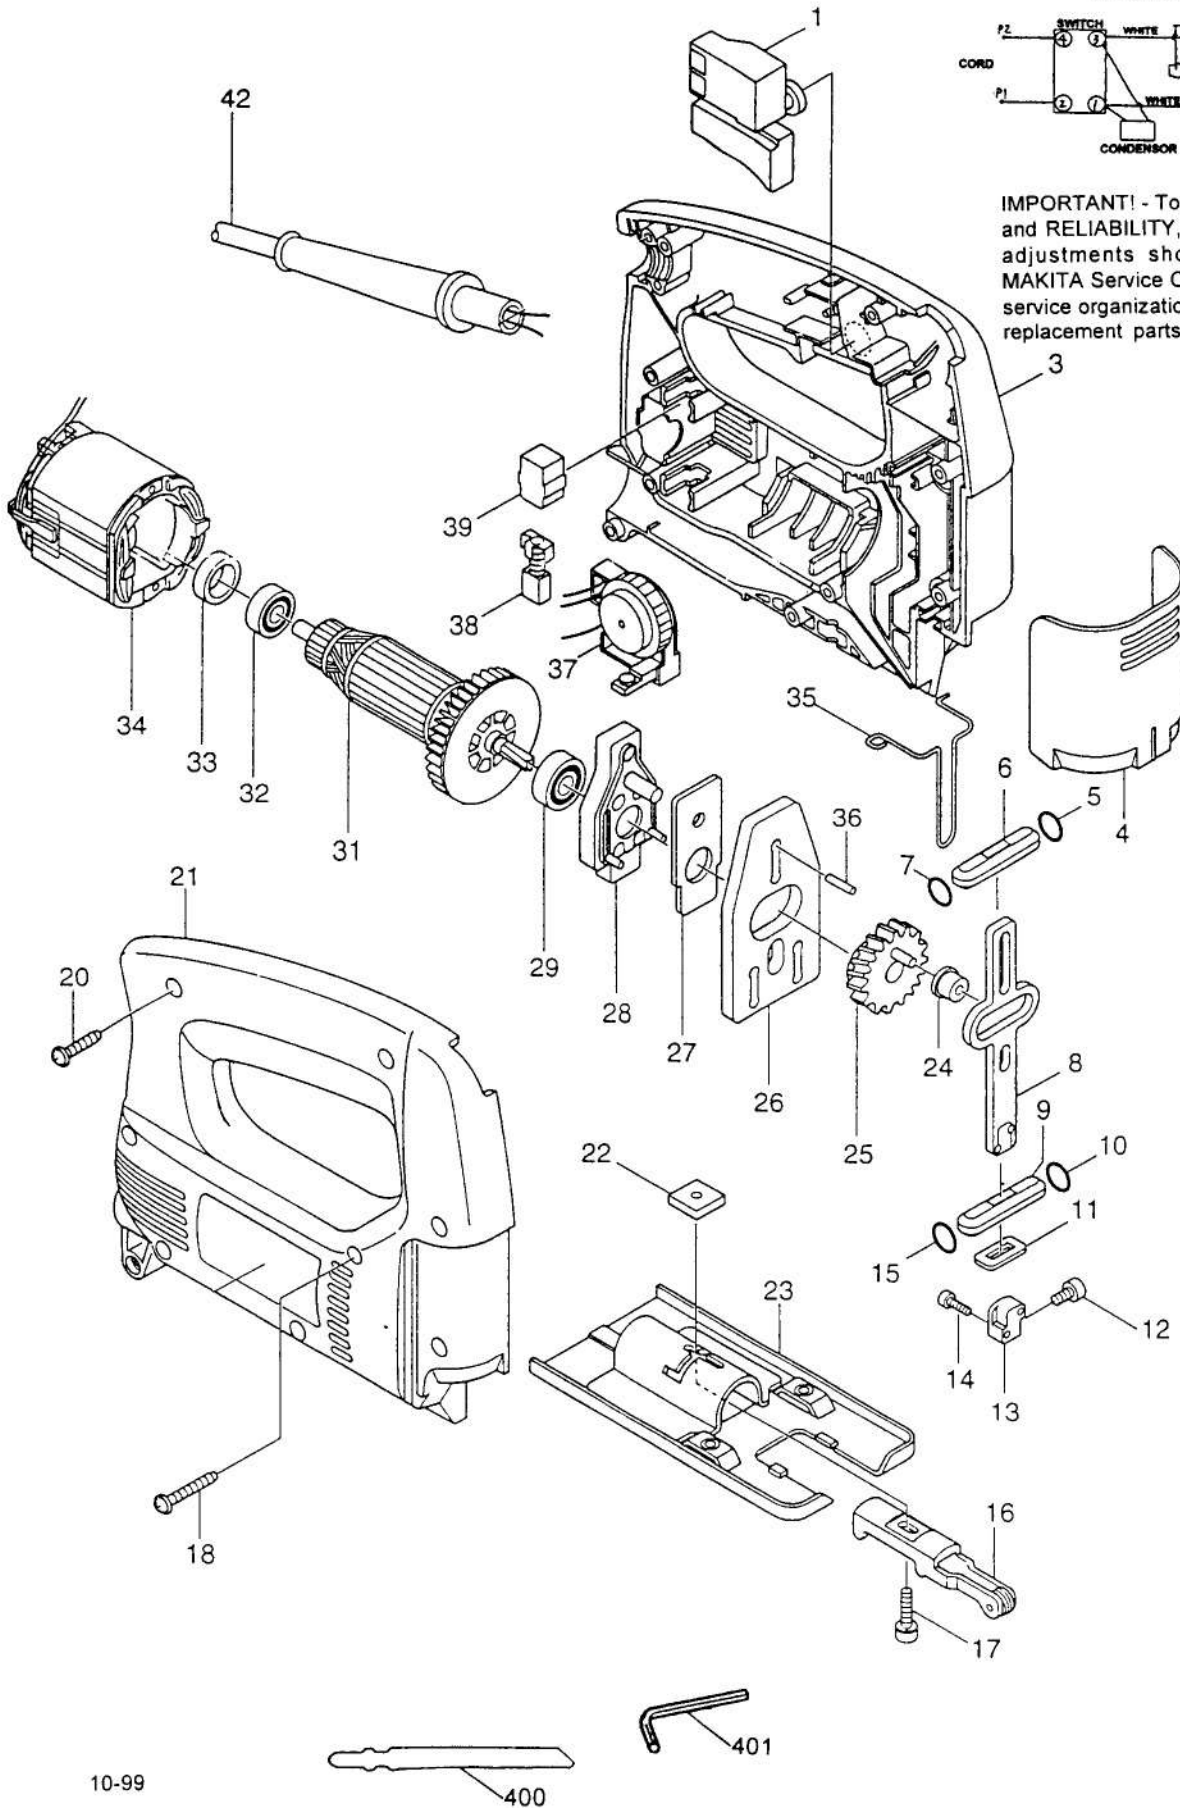

Fig.	Part No.	Qty. Used	Description	Fig.	Part No.	Qty. Used	Description
1	651286-5	1	SWITCH	22	343540-8	1	HOLDER
3	183030-7	1	HOUSING SET (2 Ea. Rubber Pin 4, 263002-9;Incl. Fig. 21)	23	163397-9	1	BASE
4	416476-5	1	DUST COVER	24	257683-9	1	COLLAR SLEEVE
5	213038-8	1	O RING 5	25	153254-9	1	GEAR COMPLETE
6	313082-6	1	SLIDER GUIDE	26	344614-8	1	BALANCE PLATE
7	213038-8	1	O RING 5	27	344615-6	1	THRUST PLATE
8	344613-0	1	SLIDER	28	152577-2	1	BEARING CASE COMPLETE
9	313082-6	1	SLIDER GUIDE	29	210005-4	1	BALL BEARING 608DDW
10	213038-8	1	O RING 5	31	517266-0	1	ARMATURE ASS'Y 115V (Incl. Fig. 29, 30, 32)
11	423307-1	1	POLY URETHANE SPONGE SEAL	32	*	1	BALL BEARING 607LLB
12	922107-1	1	HEX. SOCKET HEAD BOLT M4x8	33	*	1	RING 19
13	313083-4	1	BLADE CLAMP	34	633406-3	1	FIELD 115V
14	266177-3	2	HEX. SOCKET HEAD BOLT M3x10	35	323748-0	1	SAFETY WIRE
15	213038-8	1	O RING 5	36	256254-9	1	PIN 3
16	152578-0	1	RETAINER COMPLETE	37	631265-9	1	CONTROLLER 100-120V
17	266178-1	1	HEX. SOCKET HEAD BOLT	38	191956-9	1	CARBON BRUSH CB-75
18	266053-1	1	TAPPING SCREW FLANGE PT 4x35	39	643552-4	1	BRUSH HOLDER 5-8
20	265995-6	9	TAPPING SCREW 4x18	42	664422-4	1	POWER SUPPLY CORD
21	183030-7	1	HOUSING SET (Incl. 2 Ea. Rubber Pin 4, 263002-9; Incl. Fig. 3)	<b>ACCESSORIES</b>			
				400	792538-6	1	JIG SAW BLADE B-10
				401	783201-2	1	HEX. WRENCH 3

### SERVICE CHANGE

Change on Ball bearing and removal of Ring 19.

Fig.	Description	Type 1	Type2
32	Ball Bearing	Part #211021-9 (607LLB)	Part #210025-8 (627LLB)
33	Ring 19	Part #257216-0 (Discontinued)	-----

These parts are interchangeable as a set.

NOTE: Part numbers of Armature ass'y remains the same. Please remove Ring 19 when you use new armature.