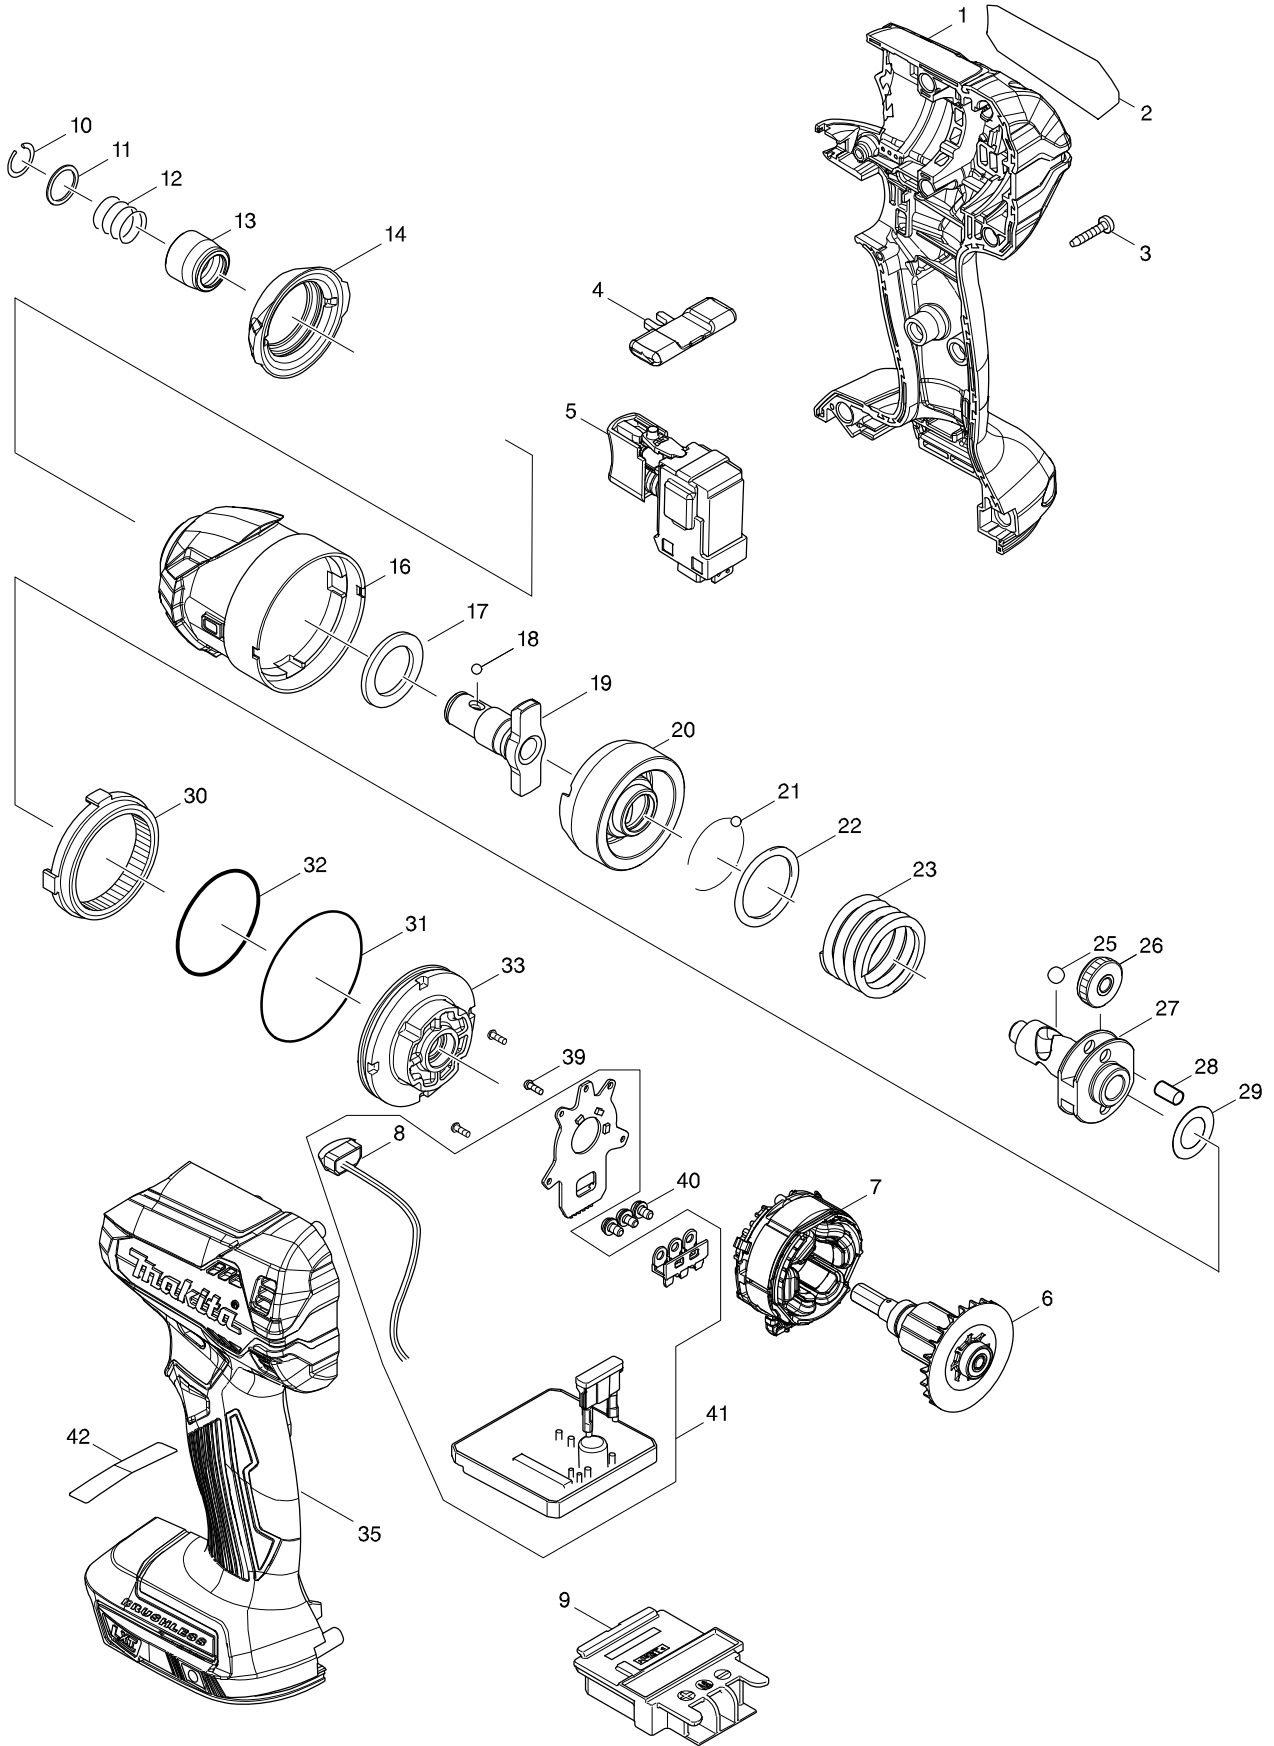

# Model No. DTD153 CORDLESS IMPACT DRIVER

# Model No. DTD153 CORDLESS IMPACT DRIVER

Item	Parts No.	Description	I/C	Qty	N/O	Opt. 1	Opt. 2	Note
001	183E35-7	HOUSING SET		1				
C10	263005-3	RUBBER PIN 6		2				
C20	252126-6	HEX. LOCKING NUT M4-7		2				
D10		INC. 35						
002	852K79-1	DTD153 NAME PLATE		1				
003	266429-2	TAPPING SCREW 3X16		9				
004	455053-8	F/R CHANGE LEVER		1				
005	143975-1	SWITCH COMPLETE		1				
006	619404-1	ROTOR		1				
007	629224-5	STATOR		1				
008	620557-1	LED CIRCUIT		1				
009	643860-3	TERMINAL		1				
010	231951-8	RING SPRING 11		1				
011	267085-1	FLAT WASHER 12		1				
012	233005-7	COMPRESSION SPRING 13		1				
013	326072-0	BIT SLEEVE		1				
014	424888-8	BUMPER		1				
016	143957-3	HAMMER CASE COMPLETE		1				
017	261151-6	NYLON WASHER 19		1				
018	216040-0	STEEL BALL 3.5		2				
019	326576-2	ANVIL N		1				
020	326564-9	HAMMER		1				
021	216040-0	STEEL BALL 3.5		24				
022	267175-0	FLAT WASHER 24		1				
023	234251-5	COMPRESSION SPRING 25		1				
025	216041-8	STEEL BALL 5.6		2				
026	227362-3	SPUR GEAR 22		2				
027	326562-3	SPINDLE		1				
028	256253-1	PIN 5		2				
029	253314-8	THIN WASHER 15		1				
030	227378-8	INTERNAL GEAR 51		1				
031	213606-7	O RING 48		1				
032	213507-9	O RING 40		1				
033	143958-1	BEARING BOX COMPLETE		1				
035	183E35-7	HOUSING SET		1				
C10	263005-3	RUBBER PIN 6		2				
C20	252126-6	HEX. LOCKING NUT M4-7		2				
D10		INC. 1						
039	266490-9	TAPPING SCREW PT 2X6		3				
040	652069-6	FLAT HEAD SCREW M3X6		3				
041	620563-6	CONTROLLER		1				
D10		INC. 8						
A01	266622-8	+ TRUSS HEAD SCREW M4X12		1				
A02	346317-0	HOOK		1				
A03B	450128-8	BATTERY COVER		1				
A03C	450128-8	BATTERY COVER		1				
A03D	450128-8	BATTERY COVER		1				
A04B	***DC18RC	DC18RC FAST CHARGER		1				