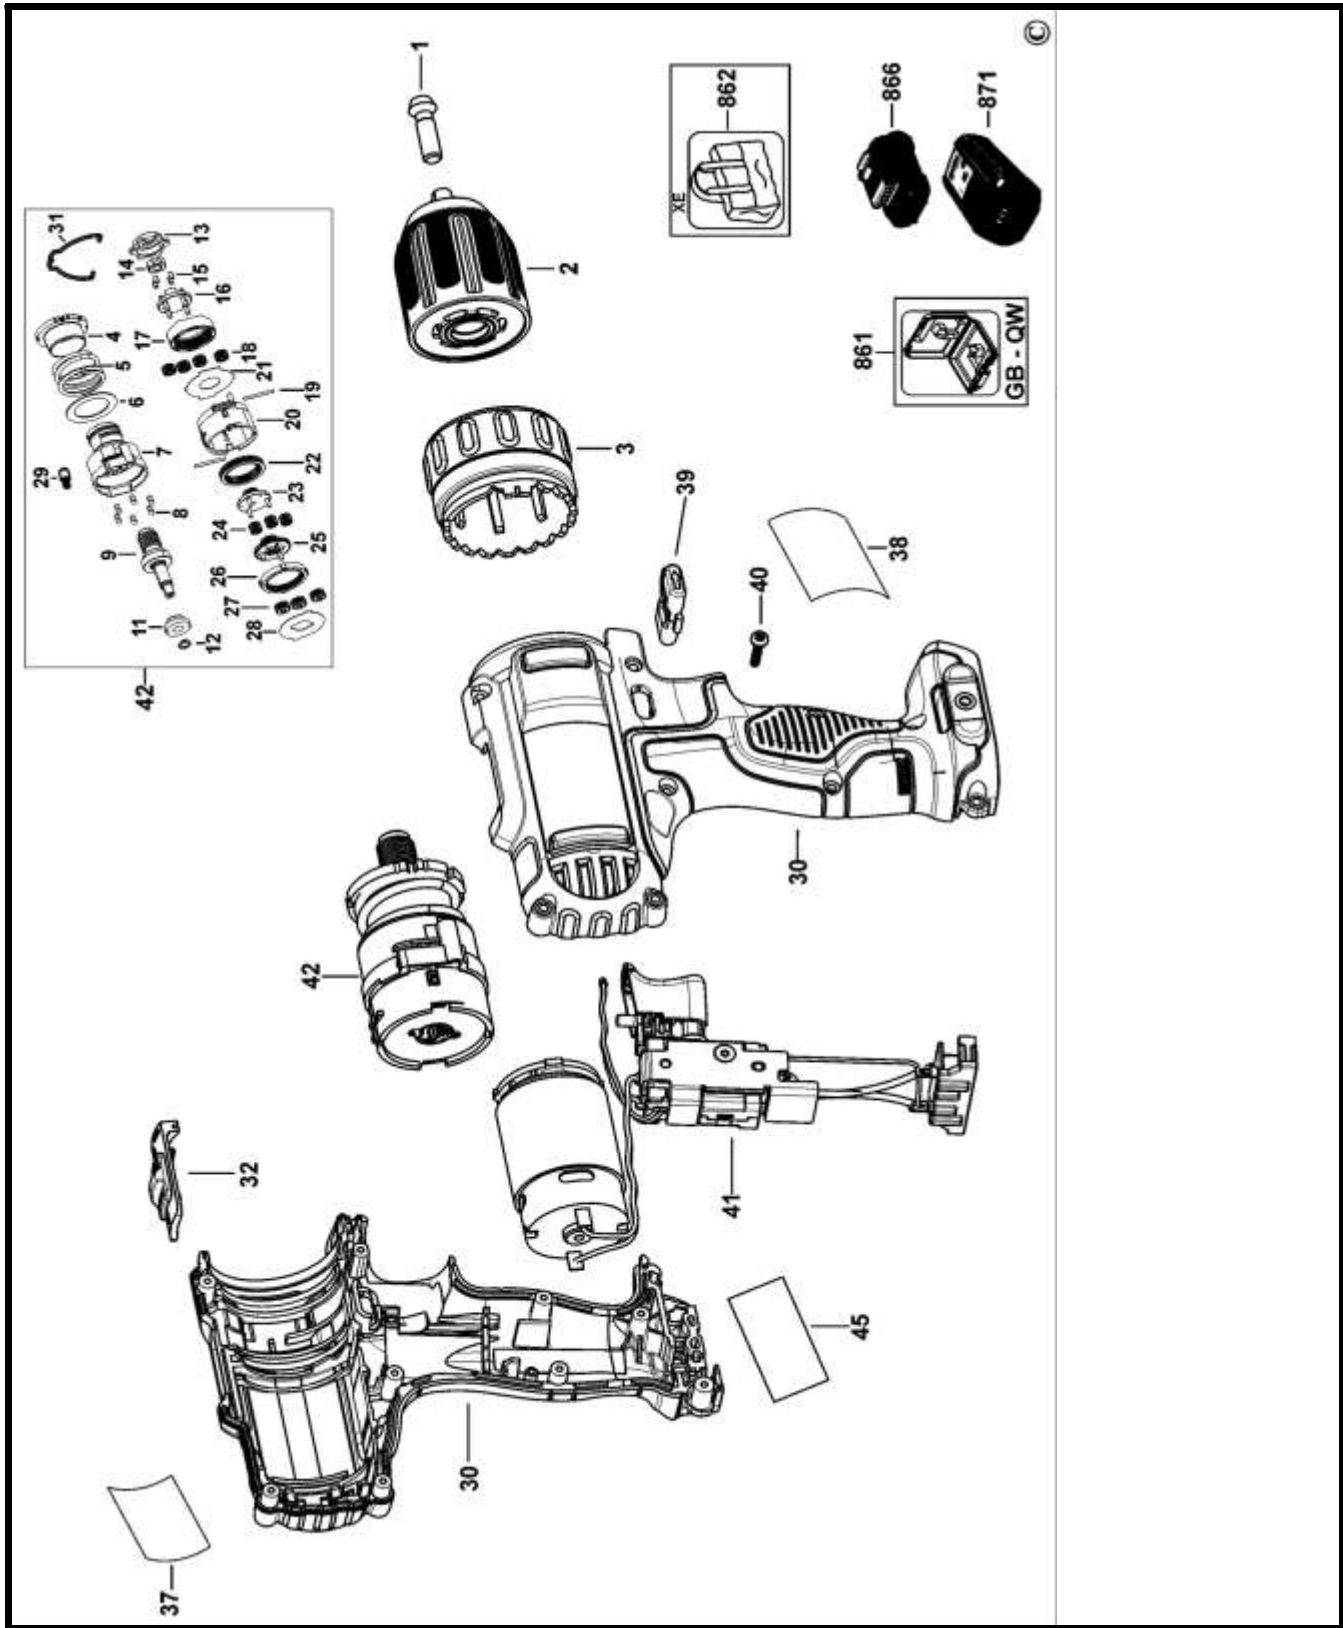

DCD710 CORDLESS DRILL 4

PartsList DCD710 CORDLESSDRILL 4

Item	Qty	PartDescription	GeneralDescription	Other
PartNumber				
1		N0928541 SCREW	LHTHD1/4-28	
2		N3830571 CHUCKKEYLESS		

3	N0342931	COLLAR	
4	N2946161	COLLAR	
5	N2946171	SPRING	
6	N0325241	WASHER	
7	N2946181	HOUSING	
8	604107- 12	BALLSTEEL	
	00		
9	N3882231	SPINDLESA	
11	N0327611	SLEEVEBEARING	
12	N3397391	RETAINER	8MM
13	N0323771	LOCKINGDEVICE	
14	N0547061	ANVIL	
15	N0420404	ROLLER	
16	N0790081	CARRIERSA	3RDRED
17	N3882241	GEAR	3RDRED
18	N0307594	GEAR	
19	N0307672	PIN	
20	N0307661	HOUSINGREAR	
21	N0307611	PLATE	
22	N0790101	GEAR	
23	N0790161	CARRIERSA	2NDRED
24	N0307653	GEAR	2NDRED
25	N0790171	CARRIERSA	1STRED
26	N0790181	GEAR	
27	N0172433	GEAR	
28	N0340931	PLATE	
29	326467- 1	DETENT	
	00		
30	N3027811	CLAMSHELLSET	
31	N0371081	WIRESTEEL	
32	N0371111	SELECTOR	
37	N1279691	BRANDLABEL	
38	N3755061	RATINGPLATE	EURO

Item	PartNumber	Qty	PartDescription	GeneralDescription	OtherInfo	RepairInst	Markets
38	N375506	1	RATINGPLATE	EURO	AARU	No	RU
38	N375506	1	RATINGPLATE	EURO	PFRU	No	RU
38	N437265	1	RATINGPLATE	LIRU	LIRU	No	RU
38	N437282	1	RATINGPLATE	CCRU	CCRU	No	RU
39	N017247	1	ACTUATORFWD/REV			No	
40	N329340	9	SCREW	M2.8X16		No	
41	N382749	1	MOTOR&SWITCHSA			No	
42	N383058	1	TRANSMISSIONSA			No	
861	N488394	1	KITBOX	DERINGER		No	QW
861	N488394	1	KITBOX	DERINGER		No	RU
866	N394615	1	BATTERY10.8V-1.3AH-14WH	DCB125-XJ	DCD710C2	No	QW
866	N394620	1	BATTERY10.8V-2.0AH-21.6WH	DCB127-XJ-Li-Ion	DCD710D2	No	QW
866	N394620	1	BATTERY10.8V-2.0AH-21.6WH	DCB127-XJ-Li-Ion	DCD710D2	No	RU
866	N394615	1	BATTERY10.8V-1.3AH-14WH	DCB125-XJ	DCD710C2	No	RU
871	N385683	1	CHARGER10.8V-18V	DCB107-QW-1.25A	DCD710C2	No	QW
871	N450536	1	CHARGER(EURO)	DCB115-QW-4.0A	DCD710D2	No	QW
871	N450536	1	CHARGER(EURO)	DCB115-QW-4.0A	DCD710D2	No	RU
871	N385683	1	CHARGER10.8V-18V	DCB107-QW-1.25A	DCD710C2	No	RU