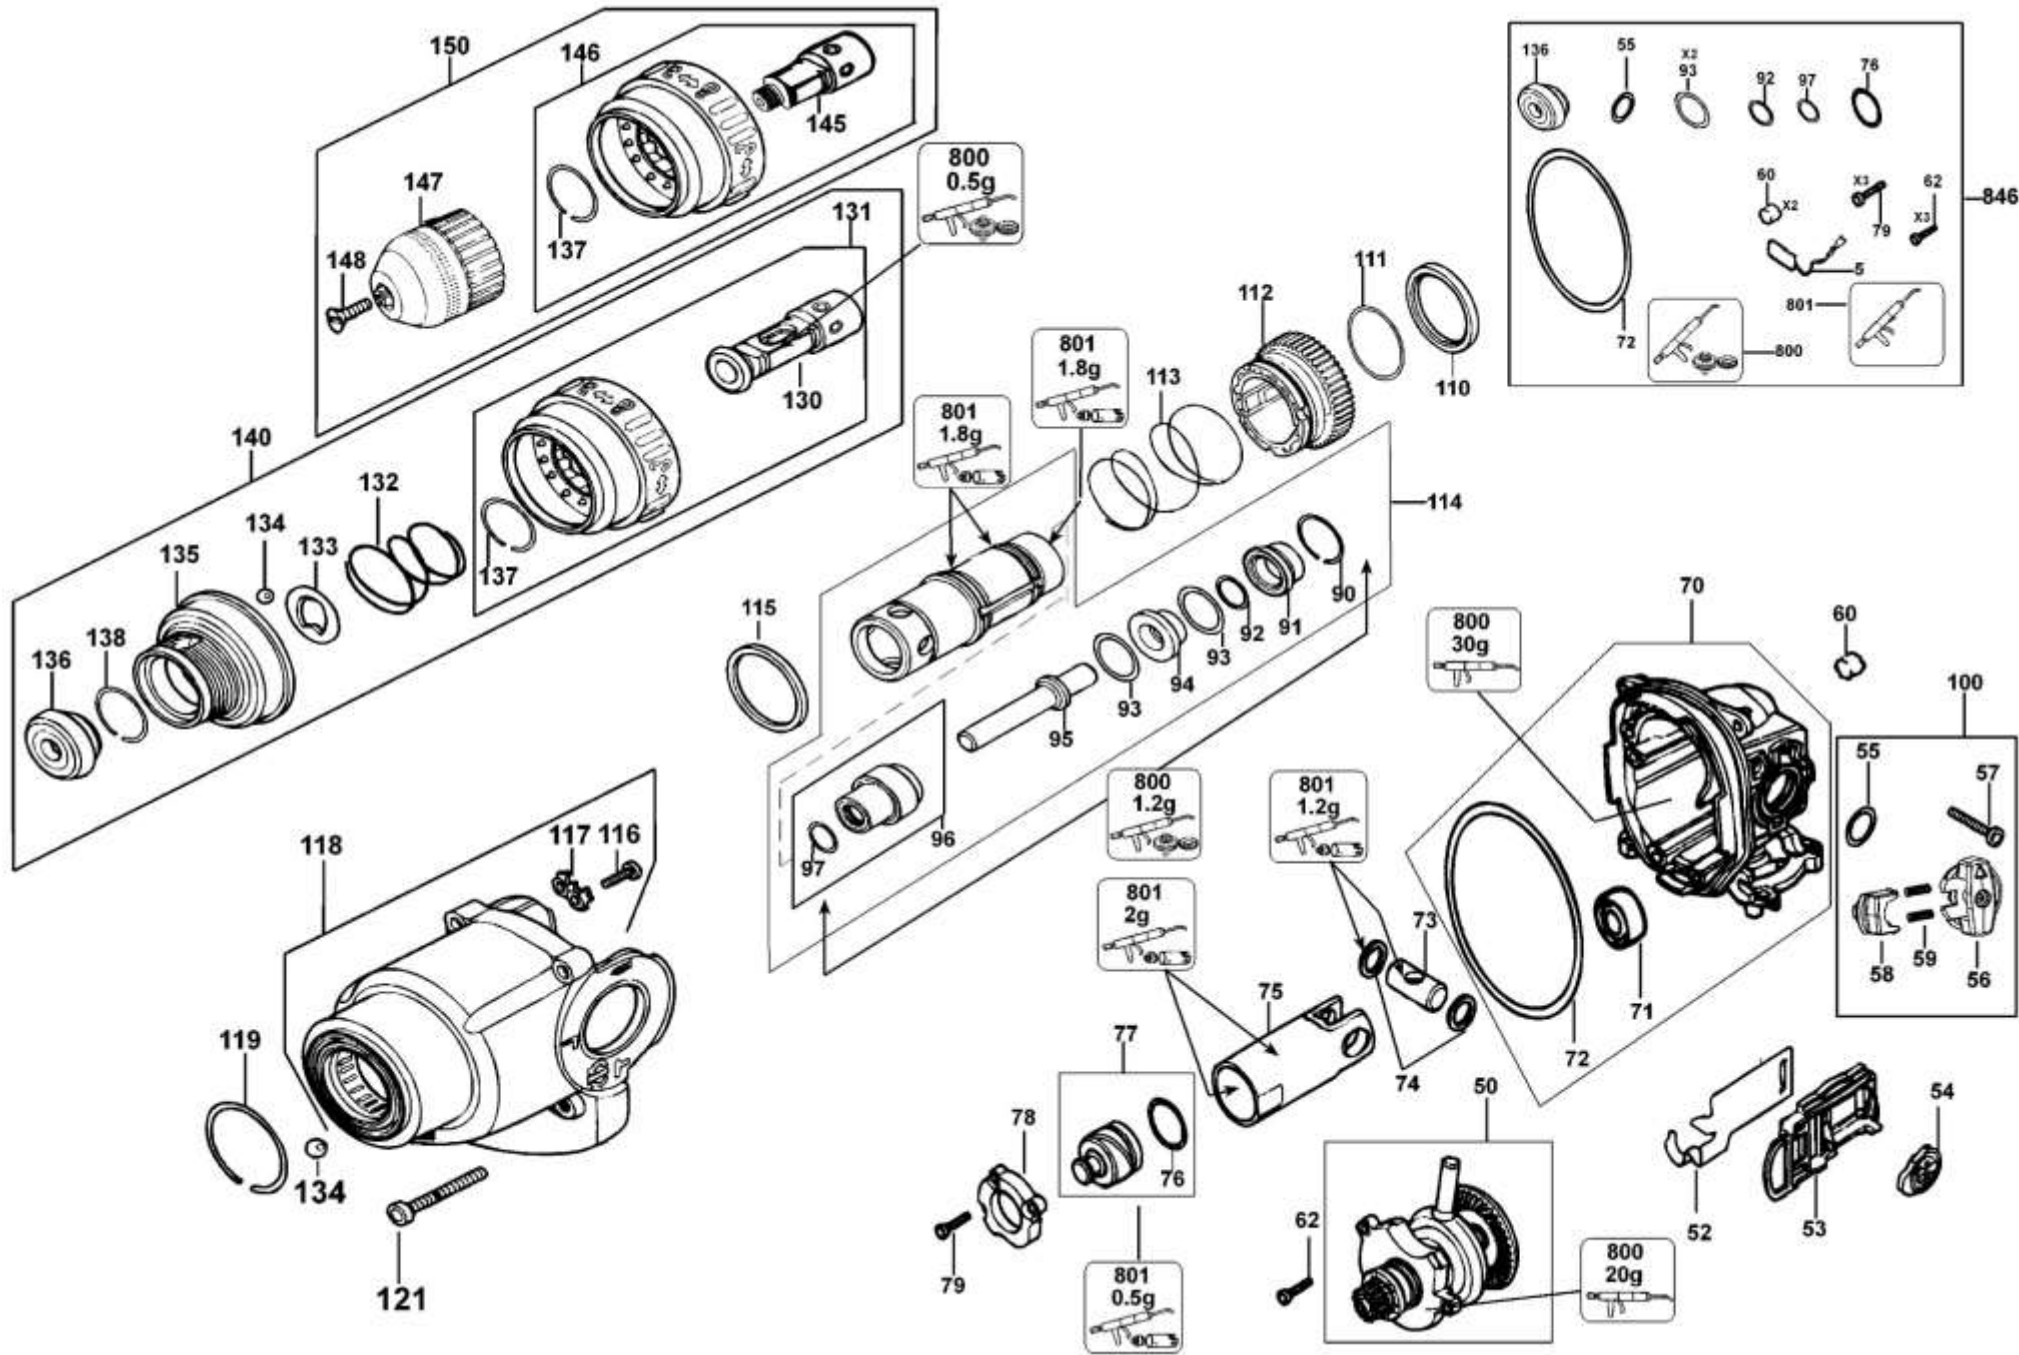

SE

Parts List for D25324K Type 1

Item Number	Part Number	Description	Qty Required
			1
			1
			1
1	496251-00	ARMATURE ASSEMBLY	
2	496247-00	FIELD	
3	1006749-01	SWITCH	
4	577805-04	BRUSH HOLDER	2
5	584429-01	BRUSH KIT	1
6	324119-04	SCREW	1
7	584090-00	CORD PROTECTOR	1
8	330076-20	CORD SET	1
9	578222-00	PLUG	1
10	1006430-00	GUIDE	1
11	1007508-00	HOLDER,BEARING	1
12	1007502-00	GUIDE BUSHING	1
13	1006418-00	BELLOWS	1
14	330065-13	SCREW	2
15	1006421-00	SPRING	2
16	1006415-00	HANDLE	1
17	1007503-00	STOP NUT	1
18	930026-01	BUMPER	1
19	1006423-00	LEVER	1
20	N066799-00	SCREW	2
21	870052-00	BEARING COVER	1
22	579720-00	BUSH	1
23	326519-03	SCREW	2

Parts List for D25324K Type 1

Item Number	Part Number	Description	Qty Required
			1
			1
			1
24	330003-64	BALL BEARING	1
25	330003-19	BEARING,BALL	1
30	1006414-00	HOUSING	1
31	581808-00	BAFFLE, FAN	1
Page 1			
74	577802-00	SHIM WASHER	
75	496246-00	PISTON	
76	579699-00	O-RING	
77	496245-00	RAM	1
78	N042808	BEARING BUSH	1
79	324006-15	SCREW	3
90	577793-00	CLIP	1
91	584426-00	BUSH	1
92	580990-00	O-RING	1
93	577135-00	O-RING	1
94	584425-00	DAMPER	1
95	584424-01	BEAT PIECE	1
96	584423-01	BEARING & SEAL	1
97	577139-00	SEAL	1
100	N031251	LEVER ASSEMBLY	1
110	577797-00	WASHER	1
111	577744-00	O RING	1
112	587482-00	CLUTCH ASSY.	1

Parts List for D25324K Type 1

Item Number	Part Number	Description	Qty Required
			1
			1
131	584431-00	SLEEVE SA	
132	871690-00	SPRING	
133	578387-00	WASHER	1
134	583890-00	BALL	1
135	493965-00	TUBE	1
136	323489-00	CAP	1
137	579212-00	RING	2
138	579212-00	RING	1
140	496244-00	SPINDLE ASSEMBLY	1
145	584676-00	SPINDLE	1
146	584556-00	SPINDLE ASSY.	1
147	582512-02	CHUCK,KEYLESS	1
148	605256-02	SCREW	1
150	584559-00	CHUCK & SPINDLE ASSY	1
160	1008956-00	SIDE HANDLE ASY	1
170	495699-00	DEPTH STOP	1
800	870889-02	GREASE	1
801	487130-04	GREASE	1
817	496620-00	LABEL	1
821	N018741	NAME PLATE	1
836	559638-99	SERVICE TOOL	1
846	N031540	SERVICE KIT	1
861	578005-04	KIT BOX	1