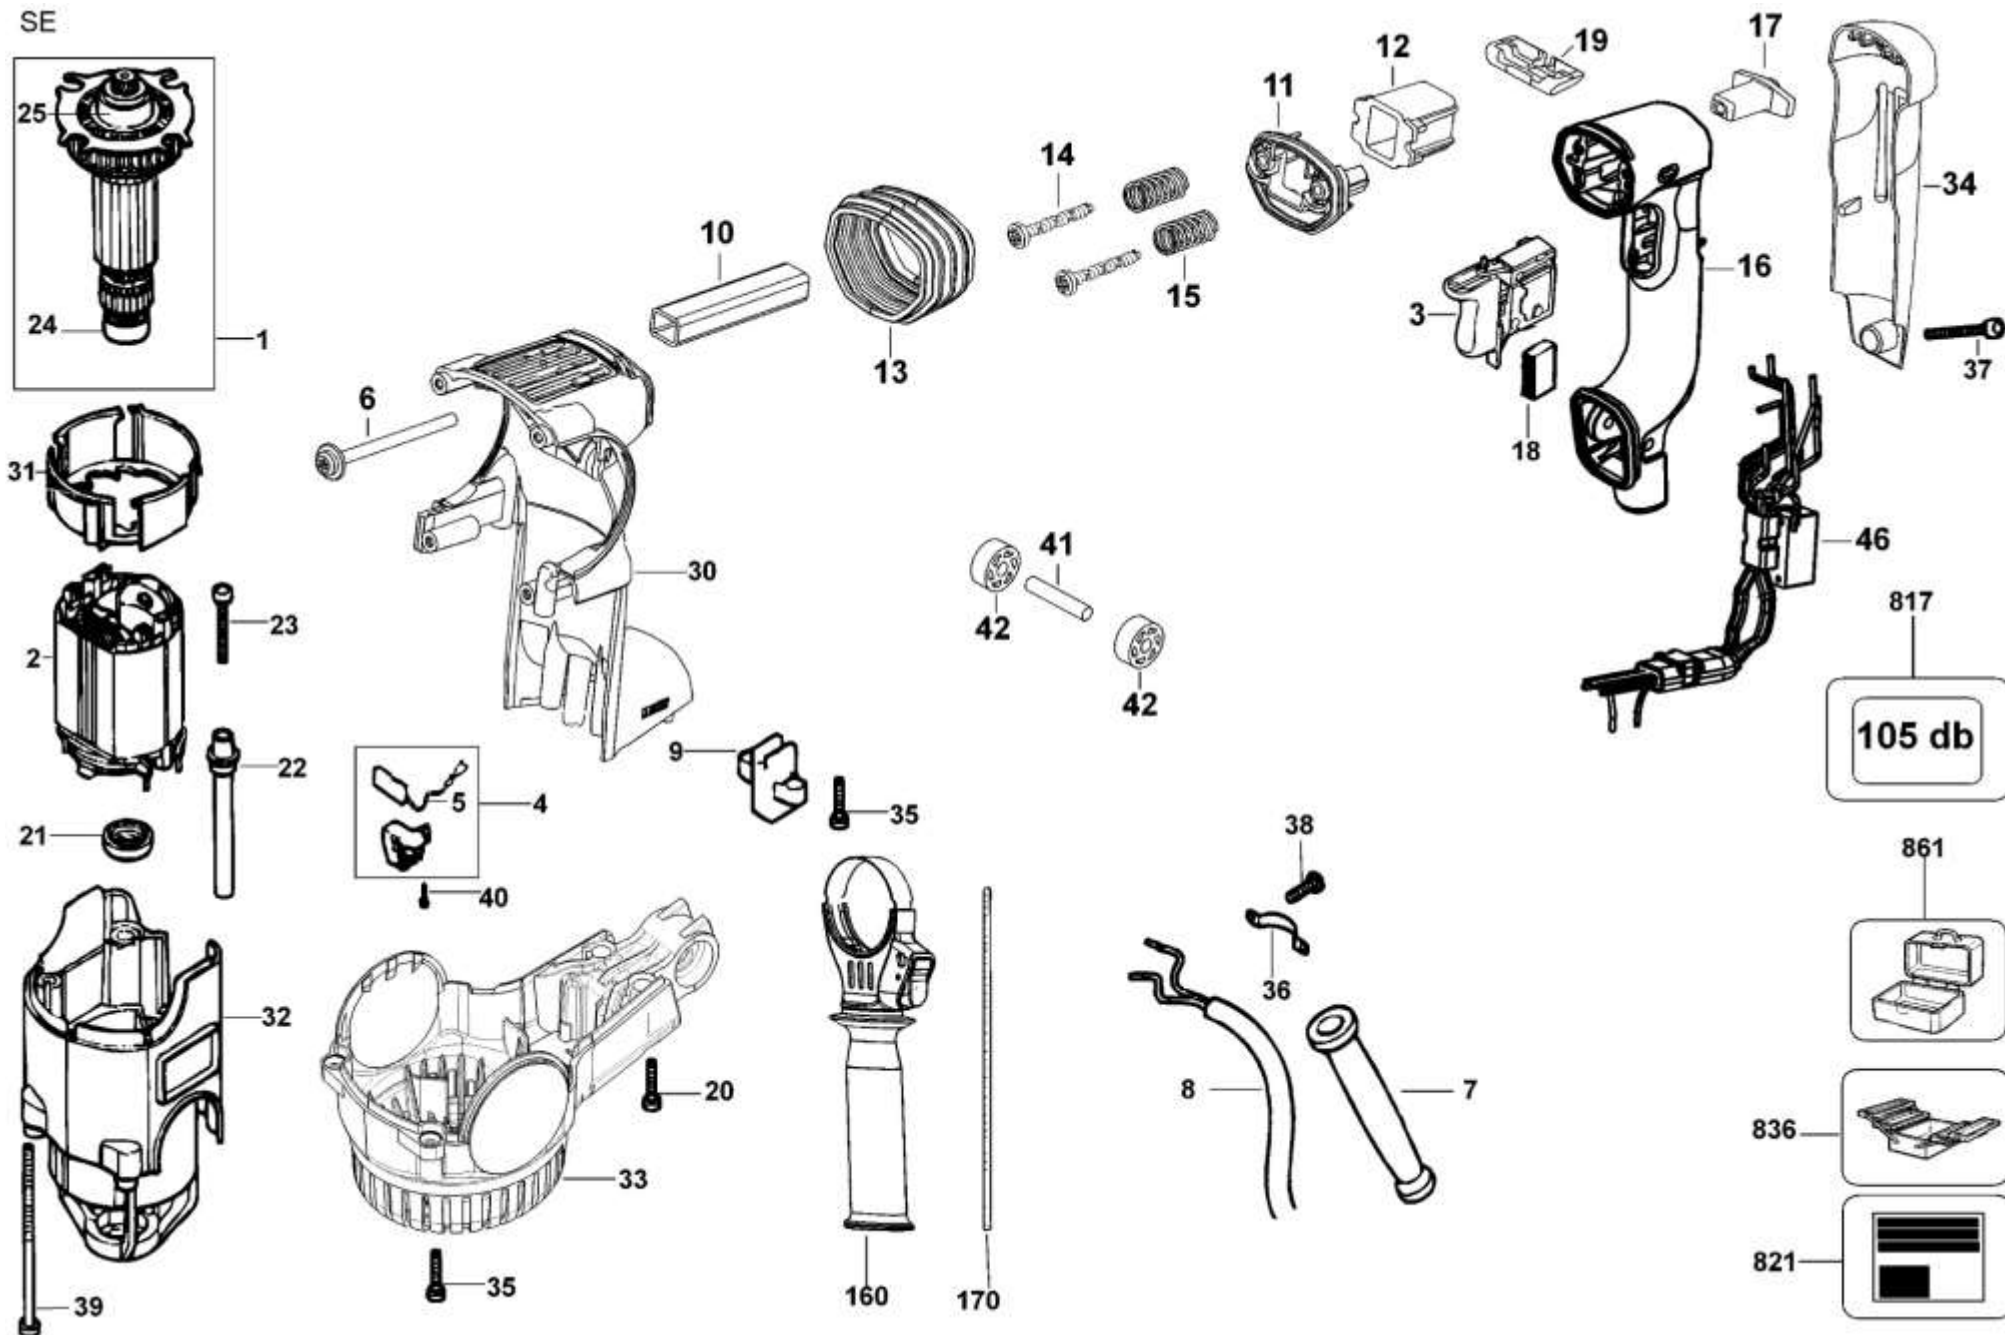

SE

Parts List for D25324K Type 1

Item Number	Part Number	Description	Qty Required
			1
			1
			1
1	496251-00	ARMATURE ASSEMBLY	
2	496247-00	FIELD	
3	1006749-01	SWITCH	
4	577805-04	BRUSH HOLDER	2
5	584429-01	BRUSH KIT	1
6	324119-04	SCREW	1
7	584090-00	CORD PROTECTOR	1
8	330076-20	CORD SET	1
9	578222-00	PLUG	1
10	1006430-00	GUIDE	1
11	1007508-00	HOLDER,BEARING	1
12	1007502-00	GUIDE BUSHING	1
13	1006418-00	BELLOWS	1
14	330065-13	SCREW	2
15	1006421-00	SPRING	2
16	1006415-00	HANDLE	1
17	1007503-00	STOP NUT	1
18	930026-01	BUMPER	1
19	1006423-00	LEVER	1
20	N066799-00	SCREW	2
21	870052-00	BEARING COVER	1
22	579720-00	BUSH	1
23	326519-03	SCREW	2

Parts List for D25324K Type 1

Item Number	Part Number	Description	Qty Required
			1
			1
			1
24	330003-64	BALL BEARING	1
25	330003-19	BEARING,BALL	1
30	1006414-00	HOUSING	1
31	581808-00	BAFFLE, FAN	1
Page 1			
74	577802-00	SHIM WASHER	
75	496246-00	PISTON	
76	579699-00	O-RING	
77	496245-00	RAM	1
78	N042808	BEARING BUSH	1
79	324006-15	SCREW	3
90	577793-00	CLIP	1
91	584426-00	BUSH	1
92	580990-00	O-RING	1
93	577135-00	O-RING	1
94	584425-00	DAMPER	1
95	584424-01	BEAT PIECE	1
96	584423-01	BEARING & SEAL	1
97	577139-00	SEAL	1
100	N031251	LEVER ASSEMBLY	1
110	577797-00	WASHER	1
111	577744-00	O RING	1
112	587482-00	CLUTCH ASSY.	1

Parts List for D25324K Type 1

Item Number	Part Number	Description	Qty Required
			1
			1
131	584431-00	SLEEVE SA	
132	871690-00	SPRING	
133	578387-00	WASHER	1
134	583890-00	BALL	1
135	493965-00	TUBE	1
136	323489-00	CAP	1
137	579212-00	RING	2
138	579212-00	RING	1
140	496244-00	SPINDLE ASSEMBLY	1
145	584676-00	SPINDLE	1
146	584556-00	SPINDLE ASSY.	1
147	582512-02	CHUCK,KEYLESS	1
148	605256-02	SCREW	1
150	584559-00	CHUCK & SPINDLE ASSY	1
160	1008956-00	SIDE HANDLE ASY	1
170	495699-00	DEPTH STOP	1
800	870889-02	GREASE	1
801	487130-04	GREASE	1
817	496620-00	LABEL	1
821	N018741	NAME PLATE	1
836	559638-99	SERVICE TOOL	1
846	N031540	SERVICE KIT	1
861	578005-04	KIT BOX	1