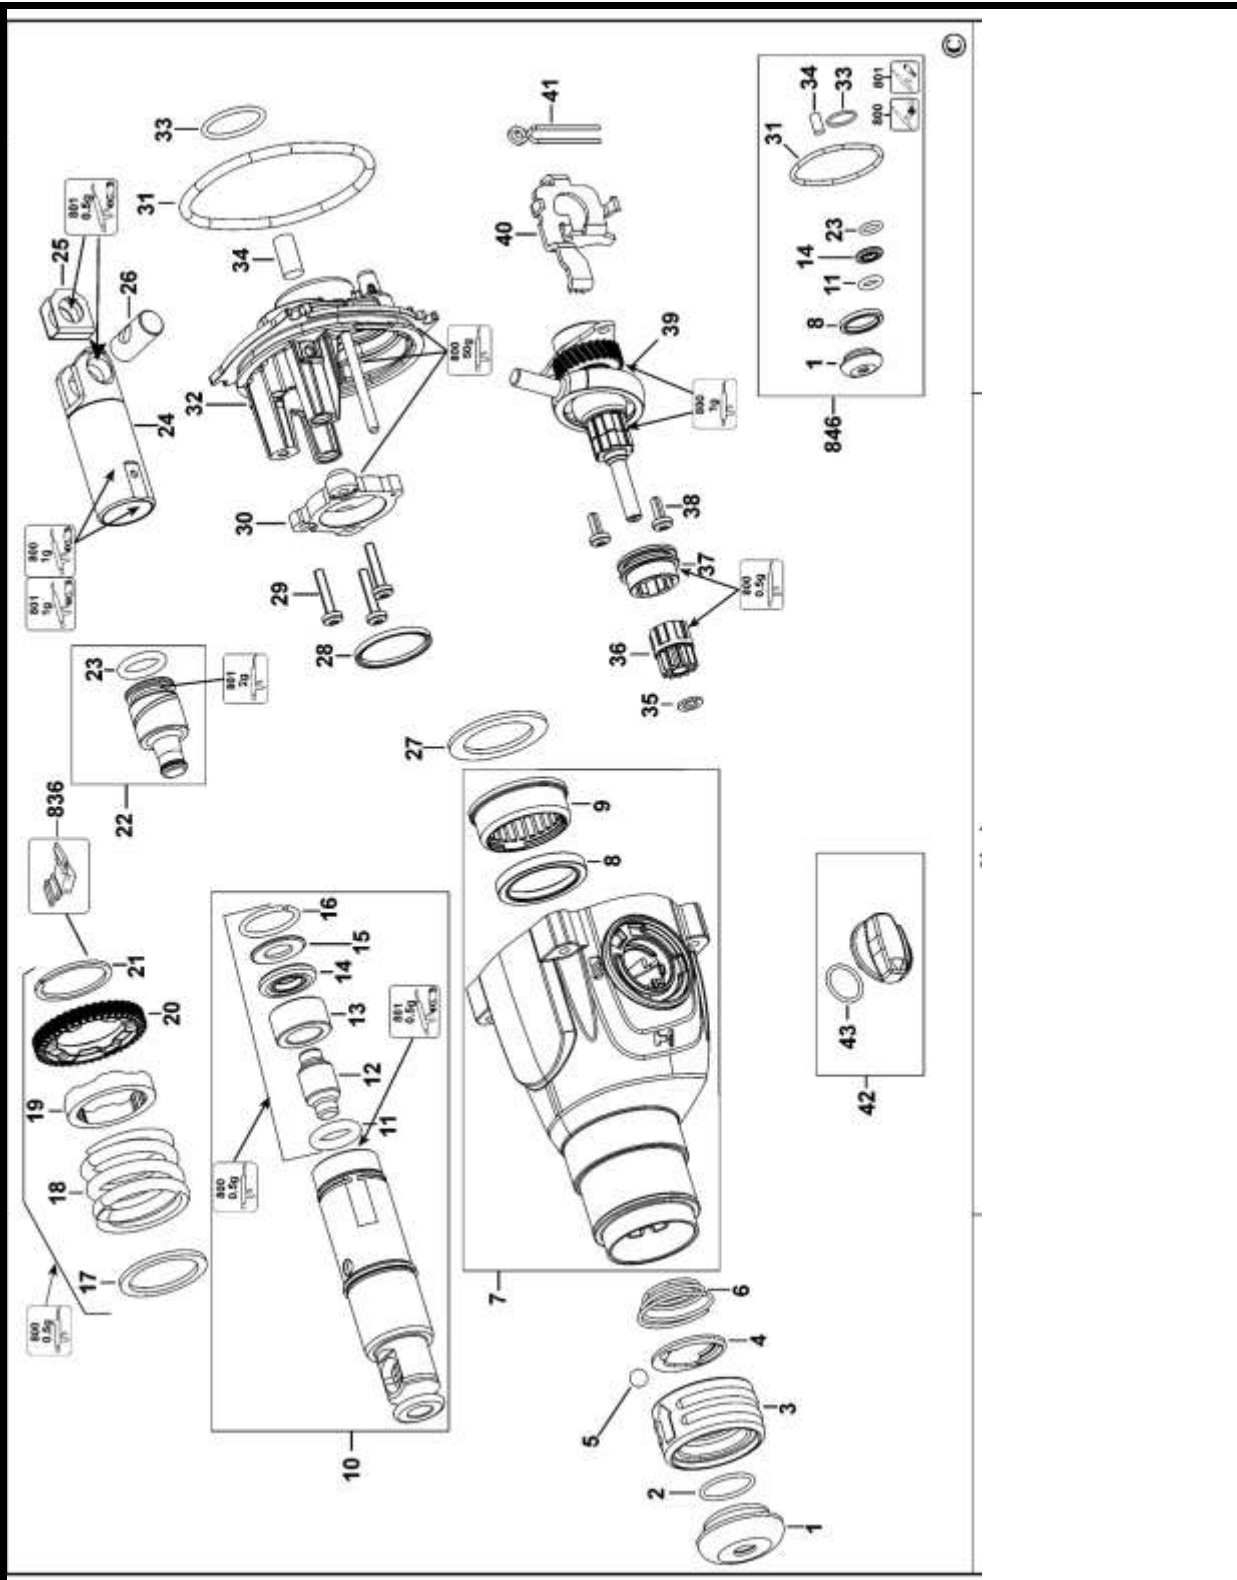

PartsList DCH133 HAMMERDRILL 1

Item PartNumber Qty PartDescription GeneralDescription OtherInfo RepairInst Markets