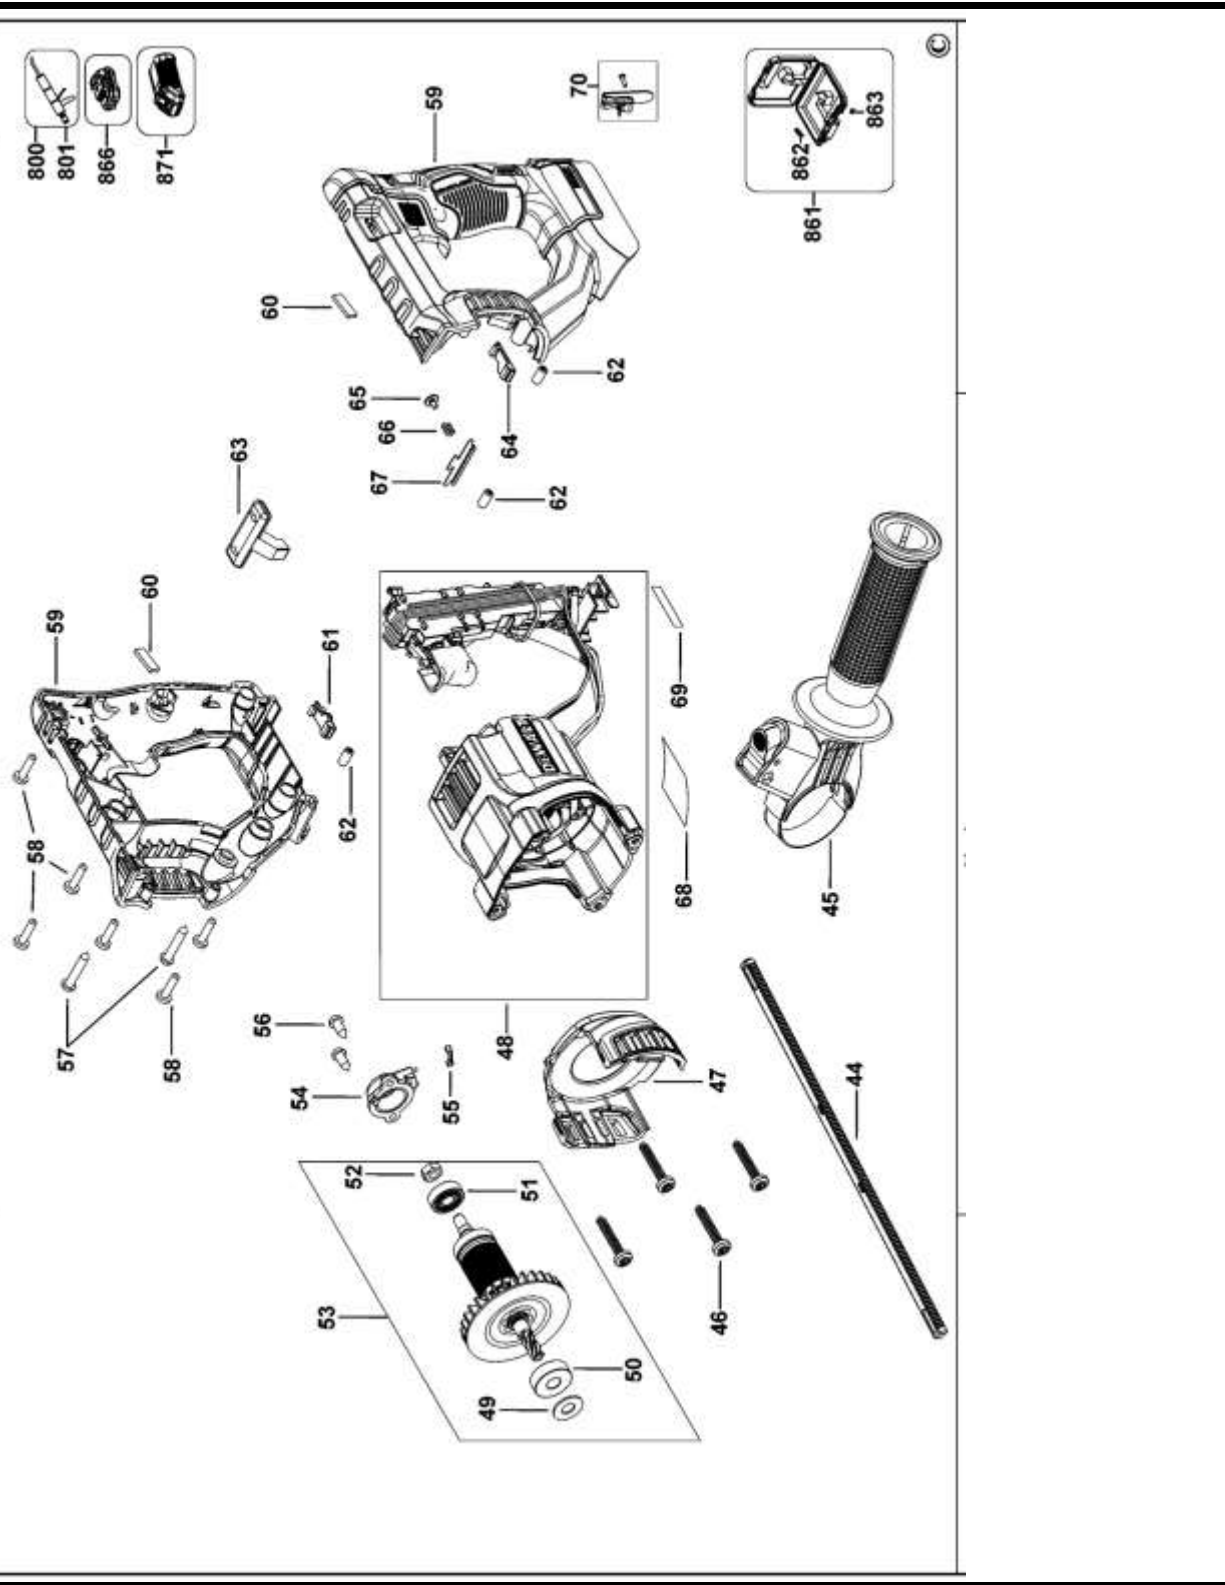

PartsList DCH133 HAMMERDRILL 1

Item	PartNumber	Qty	PartDescription	GeneralDescription	OtherInfo	RepairInst	Markets
1	323489-00		CAP				
2	579212-00		RING				
3	N163578		TUBE				
4	578387-00	1	WASHER			No	
5	583890-00	1	BALL7MM			No	
6	871690	1	SPRING			No	
7	N417731	1	HOUSINGSA	3MODE		No	
8	327141-06	1	SEAL	28DIA		No	
9	N020023	1	BEARINGSPINDDLE			No	
10	N424934	1	SPINDLESA	OPP-MPPSDS		No	
11	N394276	1	ORING	13X4		No	
12	N417744	1	BEATPIECE			No	
13	N470388	1	TUBEGUIDE		FROM	No	
13	1005804-00	1	TUBEGUIDE		TO	No	
14	1005808-00	1	RING	CATCH	TO	No	
14	580990-00	1	ORING		FROM	No	
15	N531681	1	WASHER		FROM	No	
15	327087-00	1	WASHER		TO	No	
16	N294259	1	RING	24.3X2MMDIA		No	
17	589350-00	1	WASHER			No	
18	N264677	1	SPRING			No	
19	N417735	1	LOCKINGRING			No	
20	N417737	1	GEAR	44T		No	
21	N406151	1	LOCKINGRING			No	
22	N418035	1	RAMSA			No	
23	N264642	1	ORING	14X31		No	
24	N425231	1	PISTON	MPP		No	
25	1005842-00	1	WASHER	U		No	
26	N325041	1	BEARINGSPINDDLE			No	
27	1005788-00	1	WASHER			No	

PartsList DCH133 HAMMERDRILL 1

Item	PartNumber	Qty	PartDescription	GeneralDescription	OtherInfo	RepairInst	Markets
28	N267565	1	RING			No	
29	324006-15	3	SCREW	M4X20ANU-LOCK		No	
30	N417745	1	BEARING			No	
31	N264672		ORING	64X4			
32	N495931		HOUSINGBEARING				
33	N264673		ORING	22X2			
34	1005812-00	1	FELT			No	
35	1005844-00	1	WASHER			No	
36	N417859	1	GEAR	12T		No	
37	N417853	1	COLLAR			No	
38	N445171	2	SCREW	M4X12		No	
39	N418018	1	INTERSHAFTSA			No	
40	N493869	1	PLATE			No	
41	1005795-00	1	SPRING			No	
42	N417861	1	SELECTORSA			No	
43	N091381-00	1	ORING	18X2BLACK		No	
44	798846-02	1	DEPTHSTOP			No	
45	1005896-00	1	SIDEHANDLE	NonLED		No	
46	330065-13	4	SCREW	4x30		No	
47	N356759	1	BAFFLE	35MM		No	
48	N485558	1	MOTOR&SWITCHSA			No	GB
49	N245239	1	WASHER			No	
50	330003-60	1	BEARING	8x22x7		No	
51	1005895-00	1	BEARING			No	
52	N467767	1	NUT	M6LHT		No	
53	N485568	1	ARMATURESA			No	GB
54	N467131	1	COVERBEARING			No	
55	N261987	1	CAP			No	