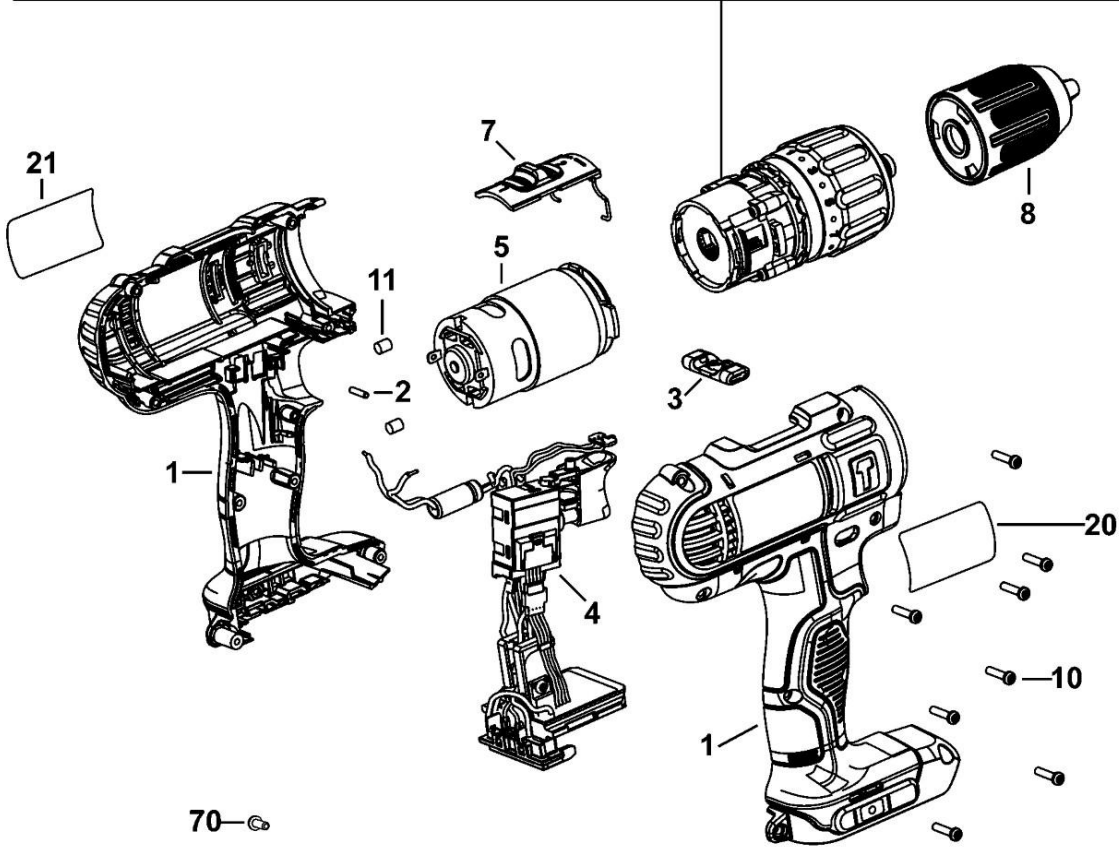

6

70

-  800
-  866
-  871
-  861

PartsList DCD776 CORDLESSDRILL 1

Item	PartNumber	Qty	PartDescription	GeneralDescription	OtherInfo	RepairInst	Markets
1	N428190	1	CLAMSHELLPAIR			No	
2	N071836	1	ROLLPIN			No	
3	N151983	1	ACTUATORFWD/REV			No	
4	N366619	1	SWITCHSA			No	GB
5	N376649	1	MOTORS			No	
6	N376646	1	TRANSMISSIONSA			No	
7	N153906	1	SELECTORSA			No	
8	N472497	1	CHUCK			No	
9	N092854	1	SCREW	LHTHD1/4-28		No	
10	682211-00	8	SCREW			No	
11	N015397	2	PLUG			No	
20	N319159	1	RATINGPLATE	EURO		No	GB
21	N309544	1	BRANDLABEL			No	
30	N225459	1	PLATE			No	
31	N215912	1	GEAR			No	
32	N215913	4	GEAR			No	
33	N362740	1	CARRIER	3RDRED		No	
34	N236379	4	PIN			No	
35	N218992	1	ANVIL			No	
36	N209232	1	LOCKINGRING			No	
37	N223513	1	WASHER			No	
38	N376650	1	HOUSINGSA			No	
39	N253280	12	PIN			No	
40	N256699	1	WASHER			No	
41	N210954	1	SPRING			No	
42	N260199	1	ADJUSTERTORQUE			No	
43	N237359	1	COLLAR			No	
44	N317559	4	SCREW			No	
45	N225458	1	PLATE			No	
46	N215917	1	GEAR			No	
47	N215916	3	GEAR			No	
48	N362719	1	CARRIER	1STRED		No	

49 N256760 1 GEAR No

PartsList DCD776 CORDLESSDRILL 1

Item	PartNumber	Qty	PartDescription	GeneralDescription	OtherInfo	RepairInst	Markets
50	N215916	4	GEAR	No			
51	N362739	1	CARRIER	2NDRED	No		
52	N218316	1	HOUSING	No			
53	326467-00	1	DETENT	No			
54	N237139	1	SPRING	No			
55	N236540	1	RATCHET	No			
56	N236579	1	RATCHET	LOWER	No		
57	N276970	1	WASHER	No			
58	N237919	1	SPRING	No			
59	N366639	1	DETENT	No			
60	N376651	1	SPINDLESA	No			
61	N036457	3	SCREW	No			
70	N042665	1	SCREW M3X10	No			
71	N086039	1	HOOK	No			
861	N348599	1	KITBOX			No	
866	N379111	1	BATTERY18V-1.3AH	Li-Ion-DCB185-XJ	DCD776C2	No	GB
866	N123282	1	BATTERY18V-1.5AH-27WH	Li-Ion-DCB181-XJ	DCD776S2	No	GB
871	N450537	1	CHARGER10.8V-18V	DCB115-GB-4.0A		No	GB