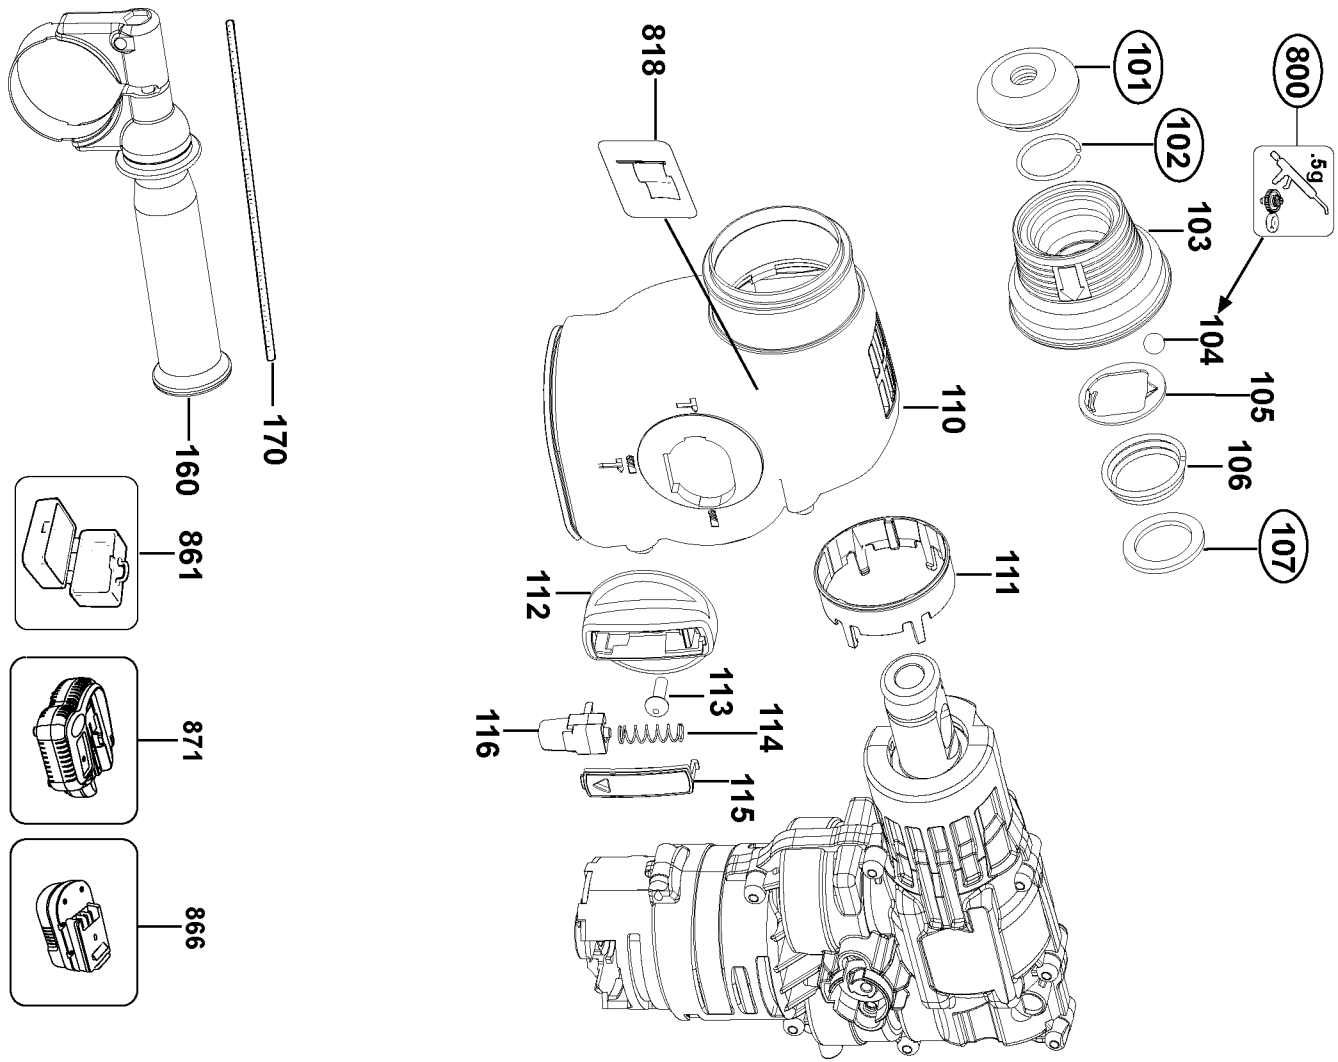

## Parts List for DCH213L2 Type 1

Item Number	Part Number	Description	Qty Required
101	323489-00	CAP	1
102	579212-00	RING	1
103	493965-00	TUBE	1
104	583890-00	BALL	1
105	578387-00	WASHER	1
106	871690	SPRING	1
107	590306-00	FELT SEAL	1
110	574937-01	GEAR CASE COVER	1
111	490785-00	SLEEVE	1
112	575023-00	SELECTOR	1
113	324006-16	SCREW	1
114	478843-00	SPRING	1
115	575026-00	CAP	1
116	575024-00	RELEASE BUTTON	1
120	N123179	CLAMSHELL SET	1
121	330065-08	SCREW	21
122	N072124	LEVER	1
123	575030-00	SPRING	1
124	575032-00	PIN	2
125	479313-00	SPRING	1
127	N123191	LED LIGHT	1
128	N160595	SWITCH & PCB	1
130	N094649	PLATE	1
131	N119679	SPRING	1
132	N091479	MOUNT- SPRING	1
160	N112156	SIDE HANDLE ASSEMBLY	1
170	580787-00	DEPTH STOP	1

## Parts List for DCH213L2 Type 1

Item Number	Part Number	Description	Qty Required
201	492807-00	SPINDLE	1
202	323711-02	O RING	1
203	492808-00	BEAT PIECE	1
204	492809-00	GUIDE BUSHING	1
205	870890-00	RING,RETAINING	1
206	327087-00	WASHER	1
207	323762-07	RING	1
210	590302-00	NEEDLE BEARING	1
211	488105-00	CLIP	1
212	589350-00	WASHER	1
213	589346-00	SPRING	1
214	492817-00	BUSH	1
216	479478-00	BEARING	1
217	589348-00	WASHER	1
218	488390-00	CLIP	1
219	491536-00	O-RING	1
220	492820-00	HOUSING ASSY.	1
221	478909-00	SEAL	1
222	N178363	RAM ASSY.	1
223	577168-00	O RING	1
224	492822-00	PISTON	1
225	N108992	WASHER	1
226	490286-00	SPRING	1
227	492823-00	BALL SPINDLE	1
228	492824-00	CRANKSHAFT	1
229	N071966	REPAIR KIT	1
230	477133-00	BALL BEARING	2