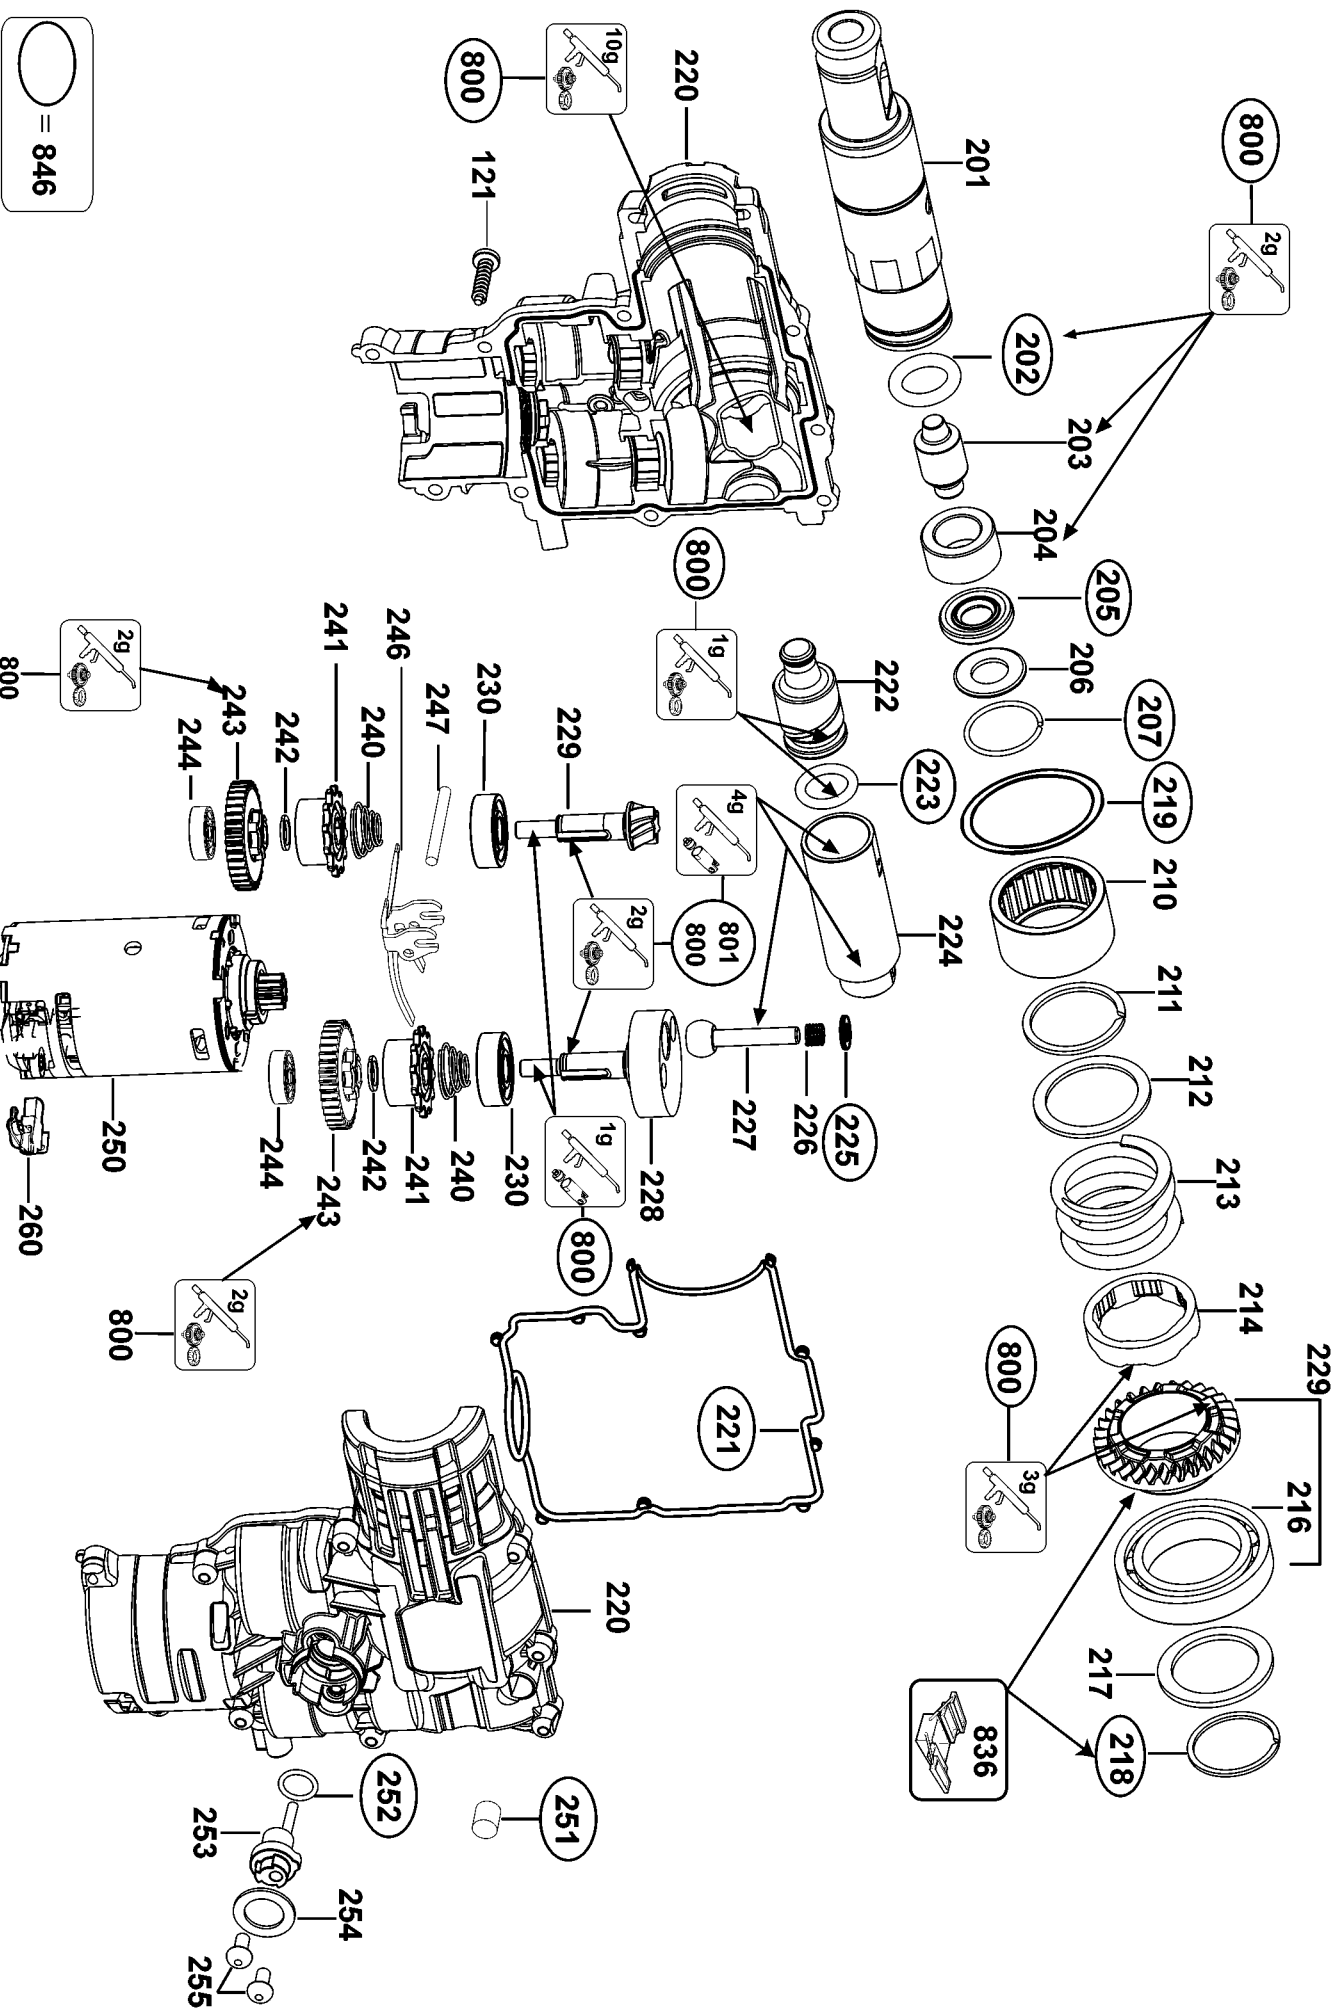

 = 846

## Parts List for DCH213L2 Type 1

Item Number	Part Number	Description	Qty Required
101	323489-00	CAP	1
102	579212-00	RING	1
103	493965-00	TUBE	1
104	583890-00	BALL	1
105	578387-00	WASHER	1
106	871690	SPRING	1
107	590306-00	FELT SEAL	1
110	574937-01	GEAR CASE COVER	1
111	490785-00	SLEEVE	1
112	575023-00	SELECTOR	1
113	324006-16	SCREW	1
114	478843-00	SPRING	1
115	575026-00	CAP	1
116	575024-00	RELEASE BUTTON	1
120	N123179	CLAMSHELL SET	1
121	330065-08	SCREW	21
122	N072124	LEVER	1
123	575030-00	SPRING	1
124	575032-00	PIN	2
125	479313-00	SPRING	1
127	N123191	LED LIGHT	1
128	N160595	SWITCH & PCB	1
130	N094649	PLATE	1
131	N119679	SPRING	1
132	N091479	MOUNT- SPRING	1
160	N112156	SIDE HANDLE ASSEMBLY	1
170	580787-00	DEPTH STOP	1

## Parts List for DCH213L2 Type 1

Item Number	Part Number	Description	Qty Required
201	492807-00	SPINDLE	1
202	323711-02	O RING	1
203	492808-00	BEAT PIECE	1
204	492809-00	GUIDE BUSHING	1
205	870890-00	RING,RETAINING	1
206	327087-00	WASHER	1
207	323762-07	RING	1
210	590302-00	NEEDLE BEARING	1
211	488105-00	CLIP	1
212	589350-00	WASHER	1
213	589346-00	SPRING	1
214	492817-00	BUSH	1
216	479478-00	BEARING	1
217	589348-00	WASHER	1
218	488390-00	CLIP	1
219	491536-00	O-RING	1
220	492820-00	HOUSING ASSY.	1
221	478909-00	SEAL	1
222	N178363	RAM ASSY.	1
223	577168-00	O RING	1
224	492822-00	PISTON	1
225	N108992	WASHER	1
226	490286-00	SPRING	1
227	492823-00	BALL SPINDLE	1
228	492824-00	CRANKSHAFT	1
229	N071966	REPAIR KIT	1
230	477133-00	BALL BEARING	2