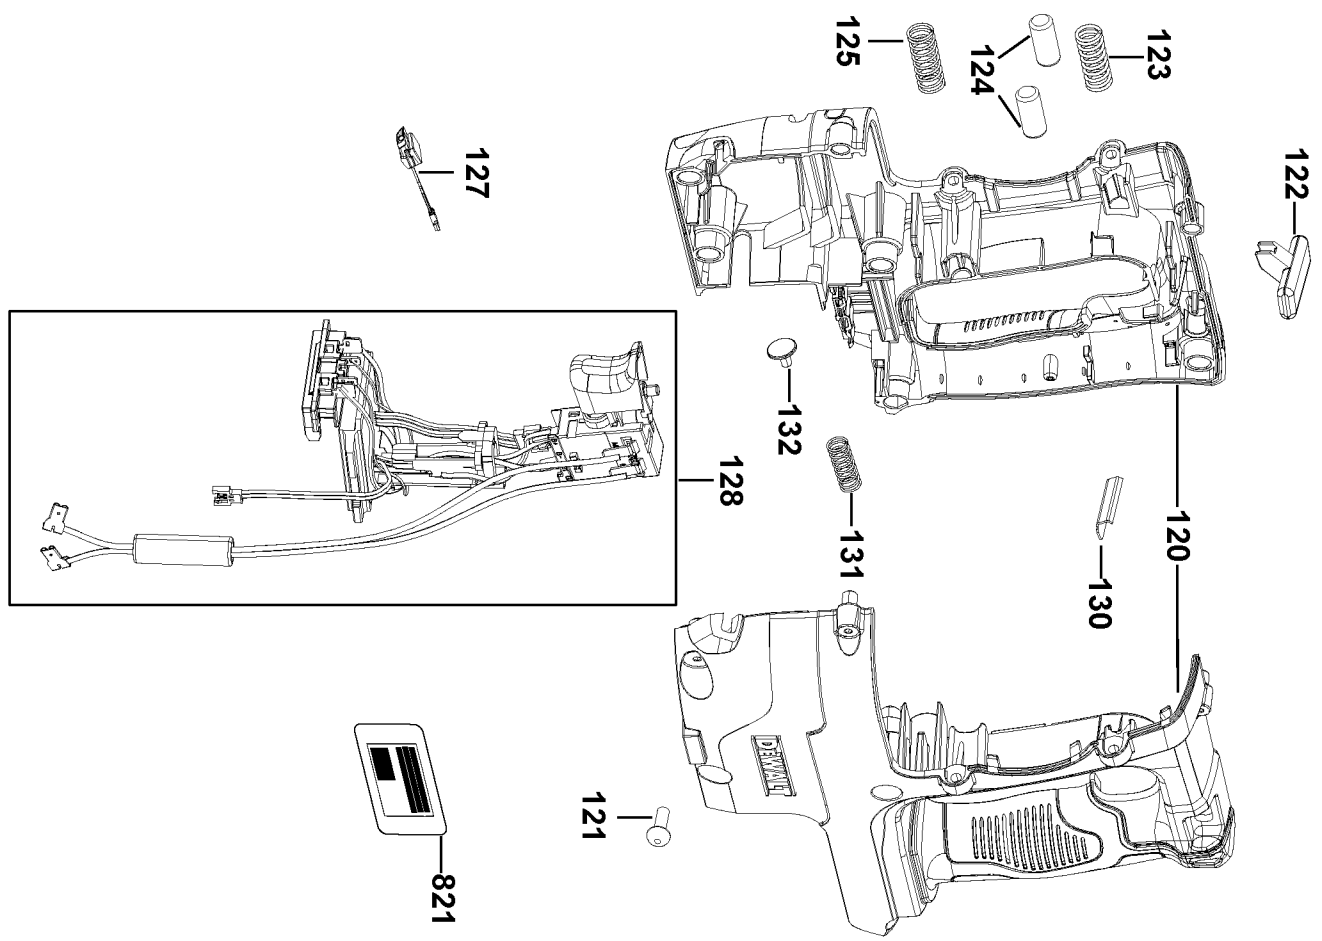

 = 846

## Parts List for DCH213L2 Type 1

Item Number	Part Number	Description	Qty Required
101	323489-00	CAP	1
102	579212-00	RING	1
103	493965-00	TUBE	1
104	583890-00	BALL	1
105	578387-00	WASHER	1
106	871690	SPRING	1
107	590306-00	FELT SEAL	1
110	574937-01	GEAR CASE COVER	1
111	490785-00	SLEEVE	1
112	575023-00	SELECTOR	1
113	324006-16	SCREW	1
114	478843-00	SPRING	1
115	575026-00	CAP	1
116	575024-00	RELEASE BUTTON	1
120	N123179	CLAMSHELL SET	1
121	330065-08	SCREW	21
122	N072124	LEVER	1
123	575030-00	SPRING	1
124	575032-00	PIN	2
125	479313-00	SPRING	1
127	N123191	LED LIGHT	1
128	N160595	SWITCH & PCB	1
130	N094649	PLATE	1
131	N119679	SPRING	1
132	N091479	MOUNT- SPRING	1
160	N112156	SIDE HANDLE ASSEMBLY	1
170	580787-00	DEPTH STOP	1

## Parts List for DCH213L2 Type 1

Item Number	Part Number	Description	Qty Required
201	492807-00	SPINDLE	1
202	323711-02	O RING	1
203	492808-00	BEAT PIECE	1
204	492809-00	GUIDE BUSHING	1
205	870890-00	RING,RETAINING	1
206	327087-00	WASHER	1
207	323762-07	RING	1
210	590302-00	NEEDLE BEARING	1
211	488105-00	CLIP	1
212	589350-00	WASHER	1
213	589346-00	SPRING	1
214	492817-00	BUSH	1
216	479478-00	BEARING	1
217	589348-00	WASHER	1
218	488390-00	CLIP	1
219	491536-00	O-RING	1
220	492820-00	HOUSING ASSY.	1
221	478909-00	SEAL	1
222	N178363	RAM ASSY.	1
223	577168-00	O RING	1
224	492822-00	PISTON	1
225	N108992	WASHER	1
226	490286-00	SPRING	1
227	492823-00	BALL SPINDLE	1
228	492824-00	CRANKSHAFT	1
229	N071966	REPAIR KIT	1
230	477133-00	BALL BEARING	2