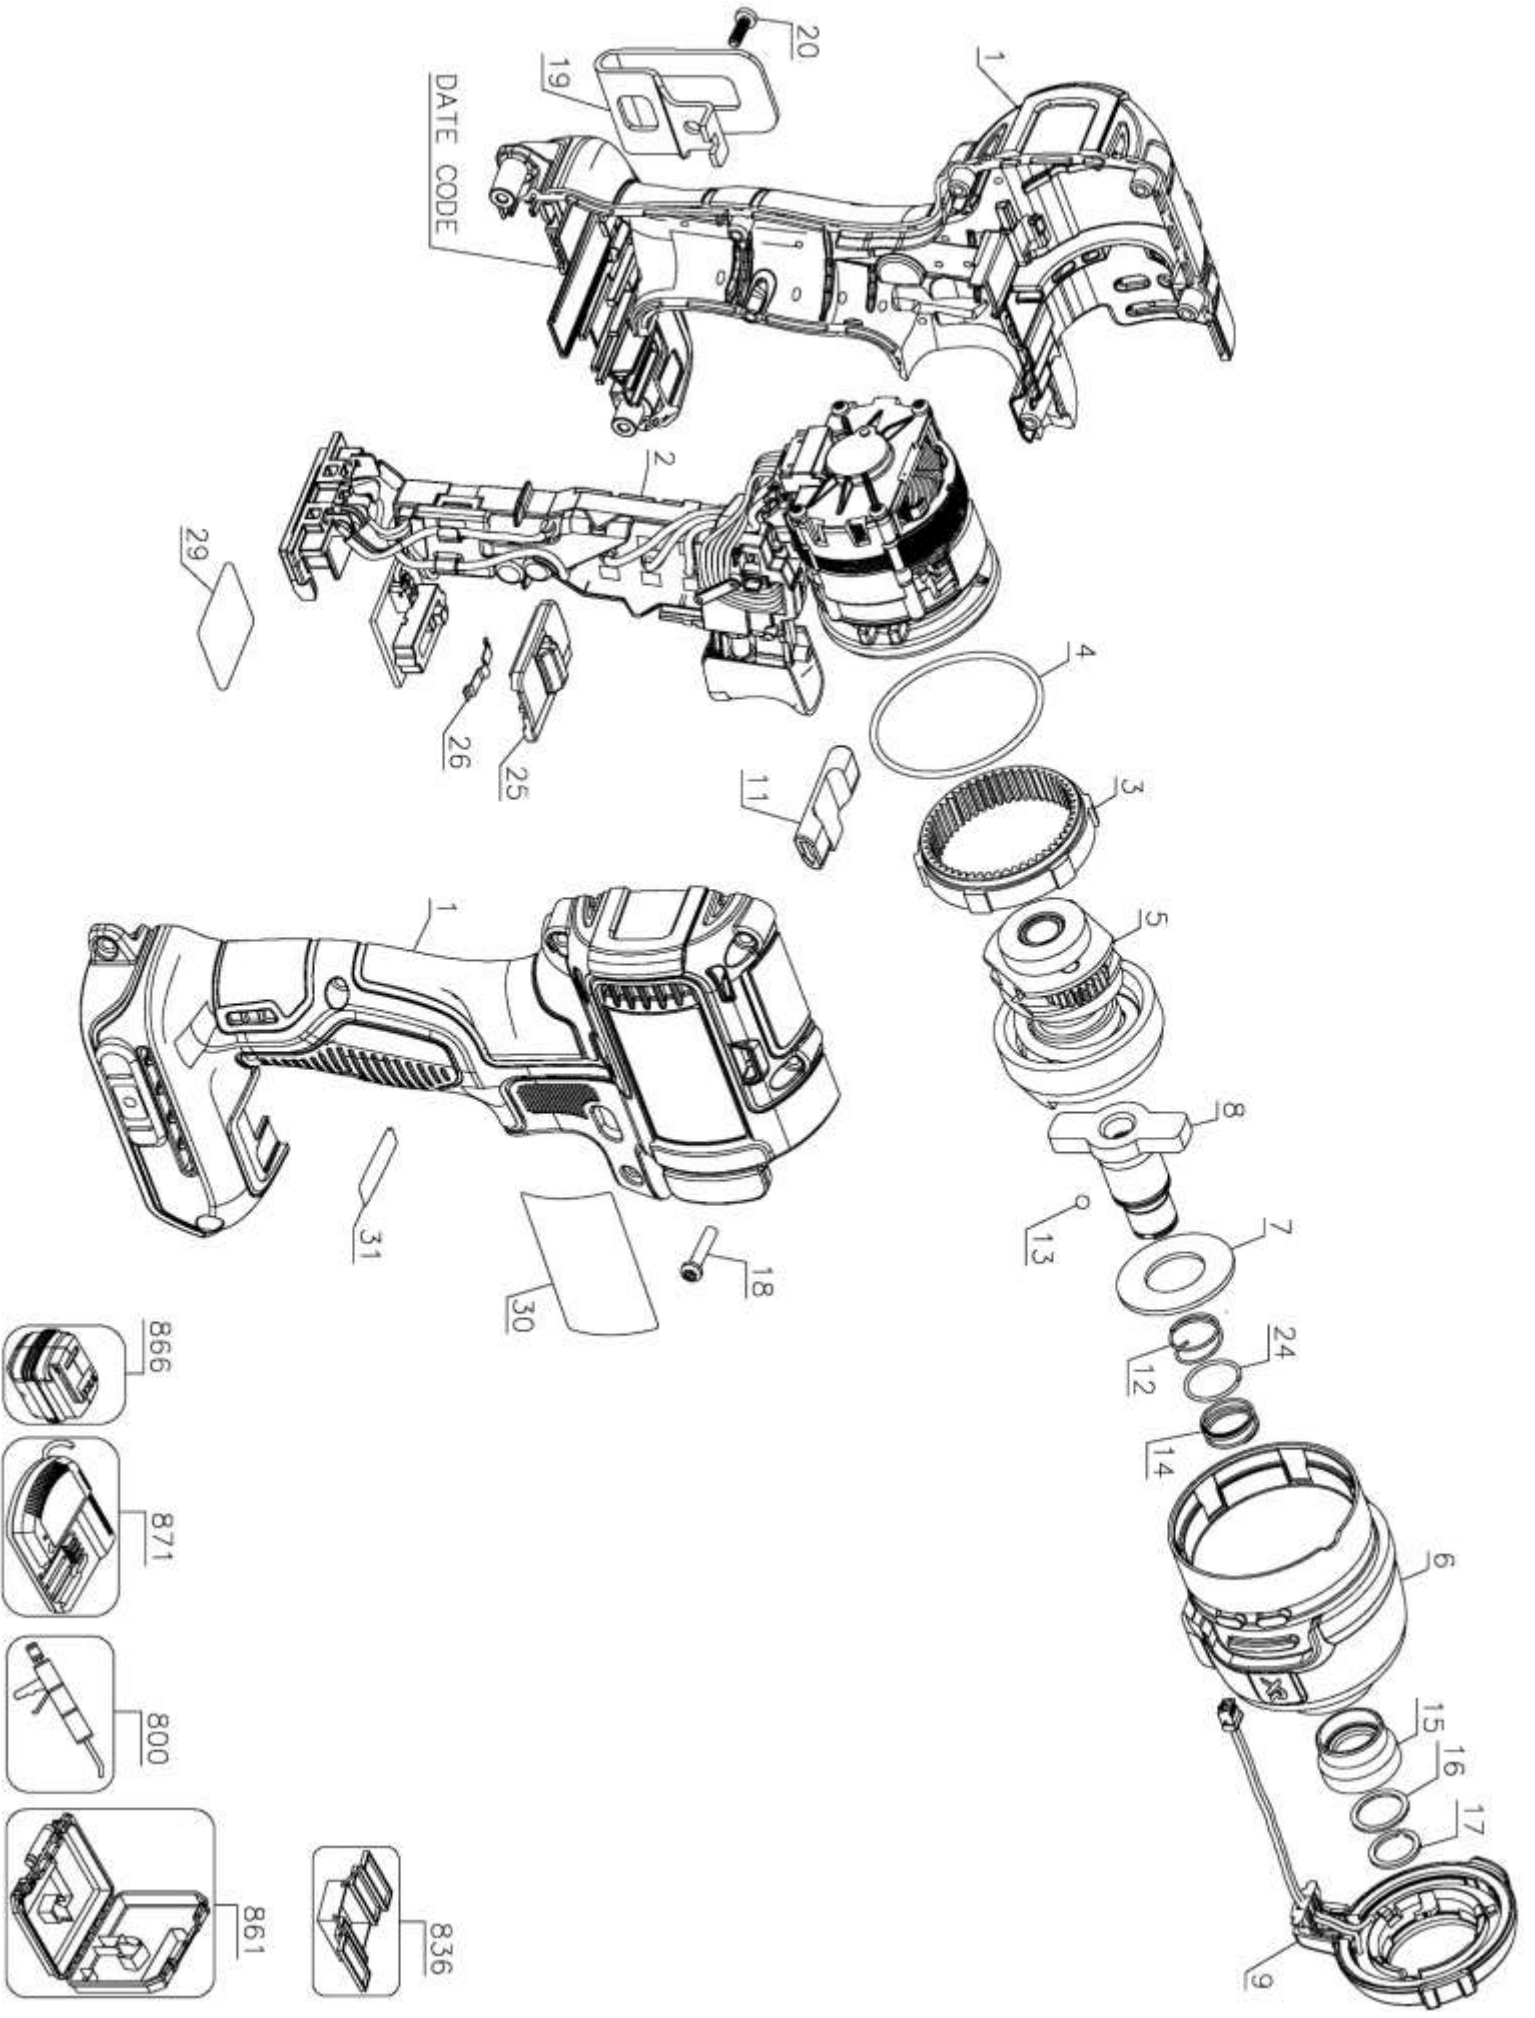

DATE CODE

Parts List for DCF887B Type 1

ItemNumber	PartNumber	Description	QtyRequired
1	N413423	HOUSINGASSEMBLY	1
2	N442102	MOTOR&SWITCHASSY.	1
3	N112877	RINGGEAR	1
4	N075339	O-RING	1
5	N439270	MECHANISMASSY	1
6	N439271	NOSECONEASSY.	1
7	642883-00	WASHER-URETHANE	1
8	N439275	ANVILASSY.	1
9	N424434	LIGHTRINGASSEMBLY	1
11	N399342	FWD/REVBUTTON	1
12	N437890	SPRING	1
13	N089668	STEELBALL	1
14	N019351	COMPRESSIONSPRING	1
15	N415593	SLEEVE	1
16	N016823	PLAINWASHER	1
17	N053863	HOGRING	1
18	682211-00	SCREWPLASTITE	8
19	N268241	BELTHOOKKIT	1
20	N042665	MACHINESCREW	1
24	N424032	HOGRING	1
25	N046201	SPEEDSELECTOR	1
26	N087259	DETENTSPRING	1
29	N439105	WARNINGLABEL	1
30	N425046	RATINGLABEL	1
31	N439112	LABEL	1
800	N017298	GREASE	1
800	286436-00	GREASE,500GRAMS	1

Parts List for DCF887B Type 1

ItemNumber	PartNumber	Description	QtyRequired
836	233945-00	SERVICETOOL	1
861	N197072	KITBOX	1
866	DCB204	BATTERYPACK	1
866	DCB203	BATTERYPACK	1
871	DCB101	CHARGER	1