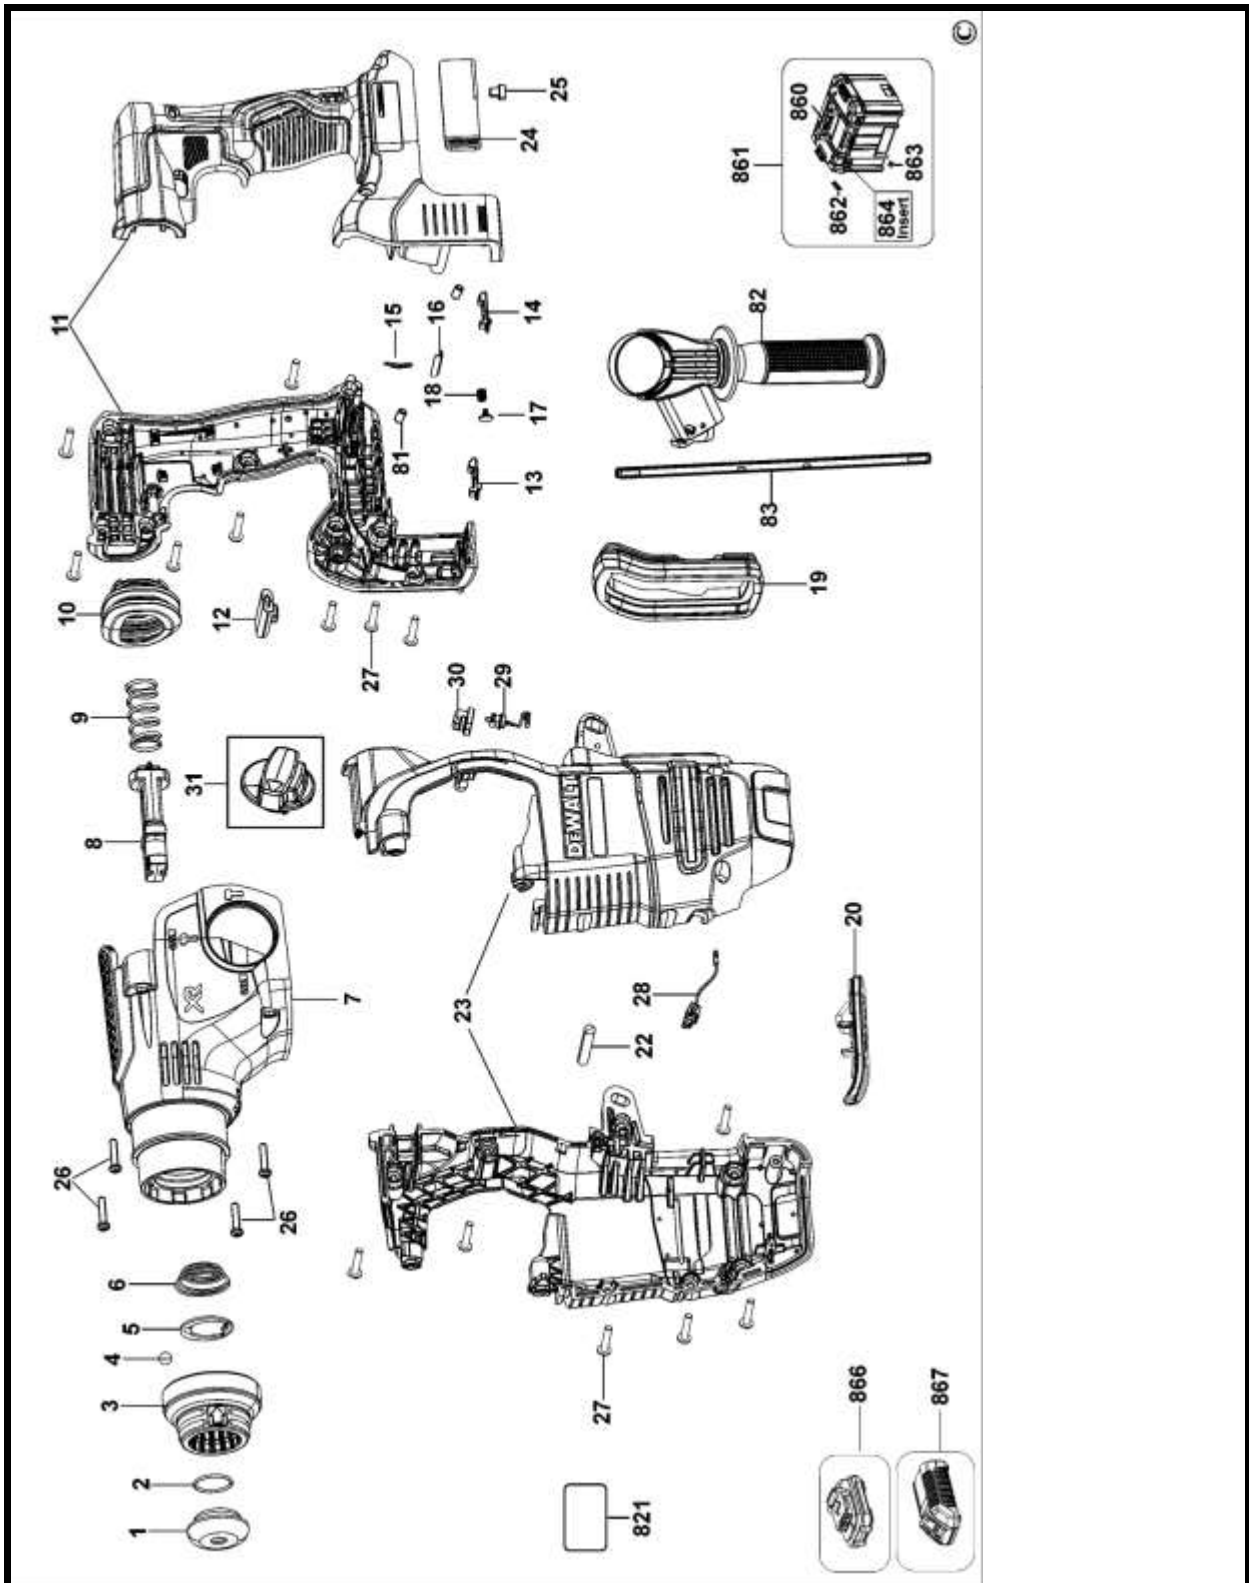

PartsList DCH283 HAMMERDRILL 1

Item	PartNumber	Qty	PartDescription	GeneralDescription	OtherInfo	RepairInst	Markets
839	H1400196008	1	S.T.DIS-ASSEMBLYJIG		Removal	No	
860			HANDLE			No	
861	N445186	1	KITBOX	TSTAKVI		No	
862	H1500082520	2	LATCH			No	
863	P910190	2	LATCH			No	
864	N493397	1	INSERT	T-STACK	DCH283P2	No	
866	N394624	1	BATTERY18V-5.0AH-90WH	Li-Ion-DCB184-XJ	DCH283P2	No	QW
867	N450536	1	CHARGER(EURO)	DCB115-QW-4.0A		No	QW

PartsList DCH283 HAMMERDRILL 1

Item PartNumber Qty PartDescription GeneralDescription OtherInfo RepairInst Markets

DCH283 Main unit HAMMER DRILL 1