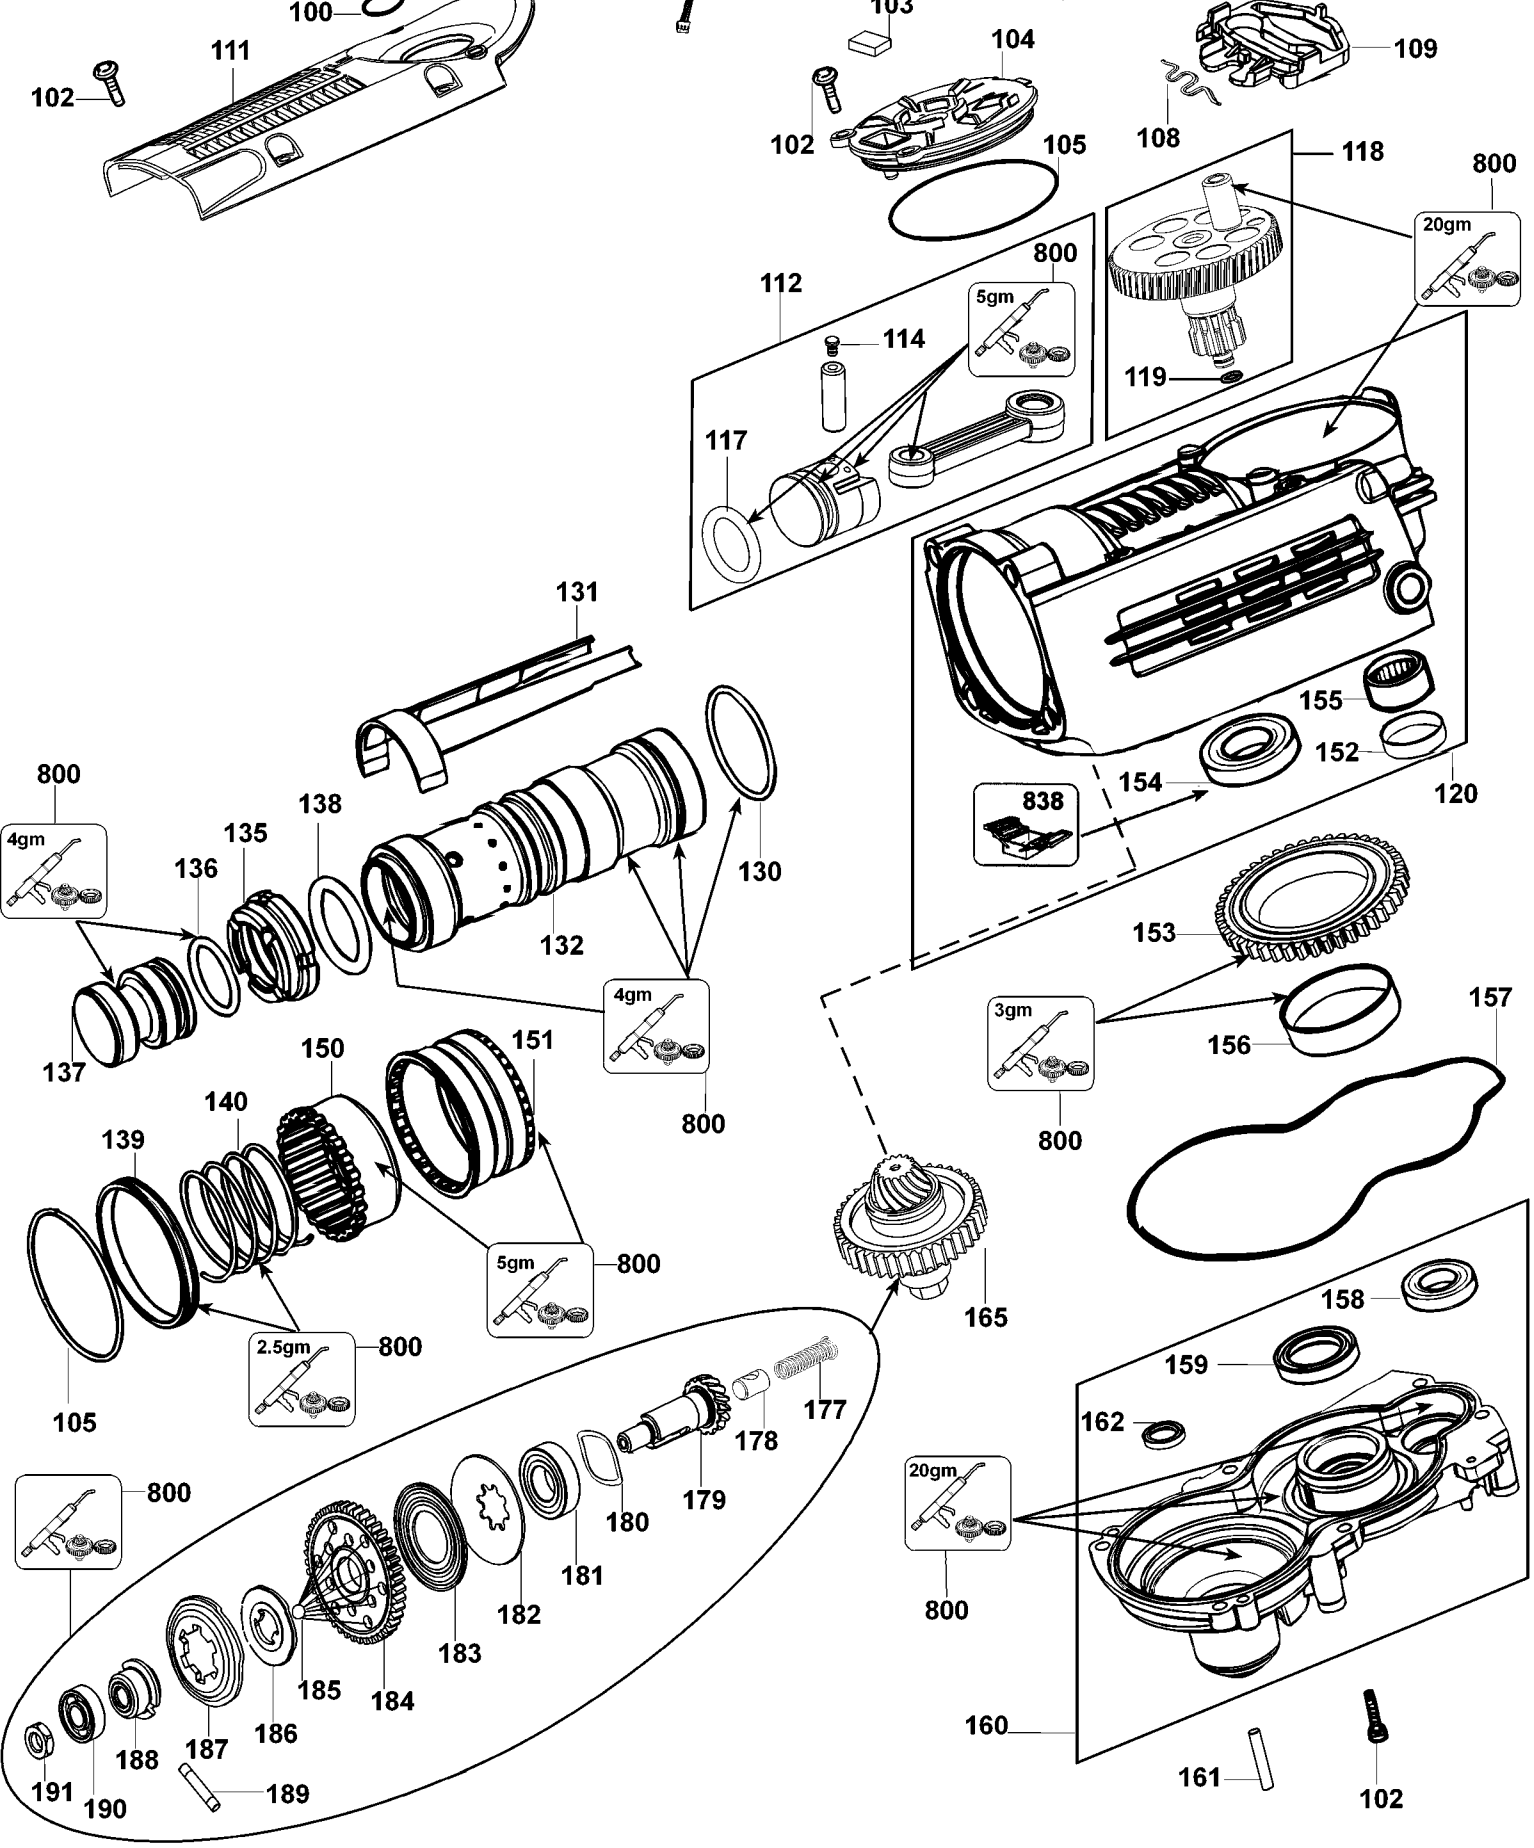

## Parts List for D25730K Type 2

Item Number	Part Number	Description	Qty Required
1	N019871	REPAIR KIT	1
2	586415-00	GUIDE ASSY.	1
3	585171-00	COVER HANDLE	1
4	588639-00	BELLOWS	1
5	586045-00	LENS	1
6	586411-00	ROLLER	1
7	587114-01	TRIGGER	1
8	581070-00	SWITCH	1
9	587090-00	HANDLE COVER	1
11	330065-08	SCREW	18
13	821070	CORD CLAMP	1
14	330100-03	CORD SET	1
15	477448-00	LOCK ASSY	1
16	494477-00	STOP	2
17	586414-00	GUIDE ROD	1
18	587085-01	SWITCH HANDLE	1
19	586413-00	DRIVER	2
20	1005496-00	BUSHING	2
21	N019871	REPAIR KIT	1
22	949886-33	SCREW	1
24	330019-33	SCREW	1
28	577746-00	RING	1
29	586597-00	GUARD ASSY.	1
30	586412-00	AXLE	2
31	588640-00	BELLOWS	1
32	586423-00	CARRIER	1
33	586421-00	SPRING COMPRESSION	1

## Parts List for D25730K Type 2

Item Number	Part Number	Description	Qty Required
153	488688-00	GEAR	1
154	577745-02	BEARING BALL	1
155	489245-00	NEEDLE BEARING	1
156	489239-00	BEARING BUSH	1
157	586022-00	SEAL	1
158	330003-39	BEARING,BALL	1
159	327141-08	SEAL	1
160	489247-00	HOUSING ASSY.	1
161	586392-00	PIN	1
162	586403-00	SEAL	1
165	494607-00	CLUTCH ASSEMBLY	1
177	491804-00	COMPRESSION SPRING	1
178	491802-00	BOLT	1
179	494609-00	SHAFT	1
180	479947-00	WASHER SPRING	1
181	323872-06	BEARING BALL	1
182	586394-00	CUP	1
183	586386-00	THRUST PLATE	1
184	494610-00	GEAR	1
185	368247-00	BALL	12
186	491806-00	DISC	1
187	586390-00	DISC	1
188	586388-00	BEARING BUSH	1
189	586393-00	PIN	1
190	330003-26	BEARING,BALL	1
191	586402-00	NUT	1
200	487238-01	SEAL	1