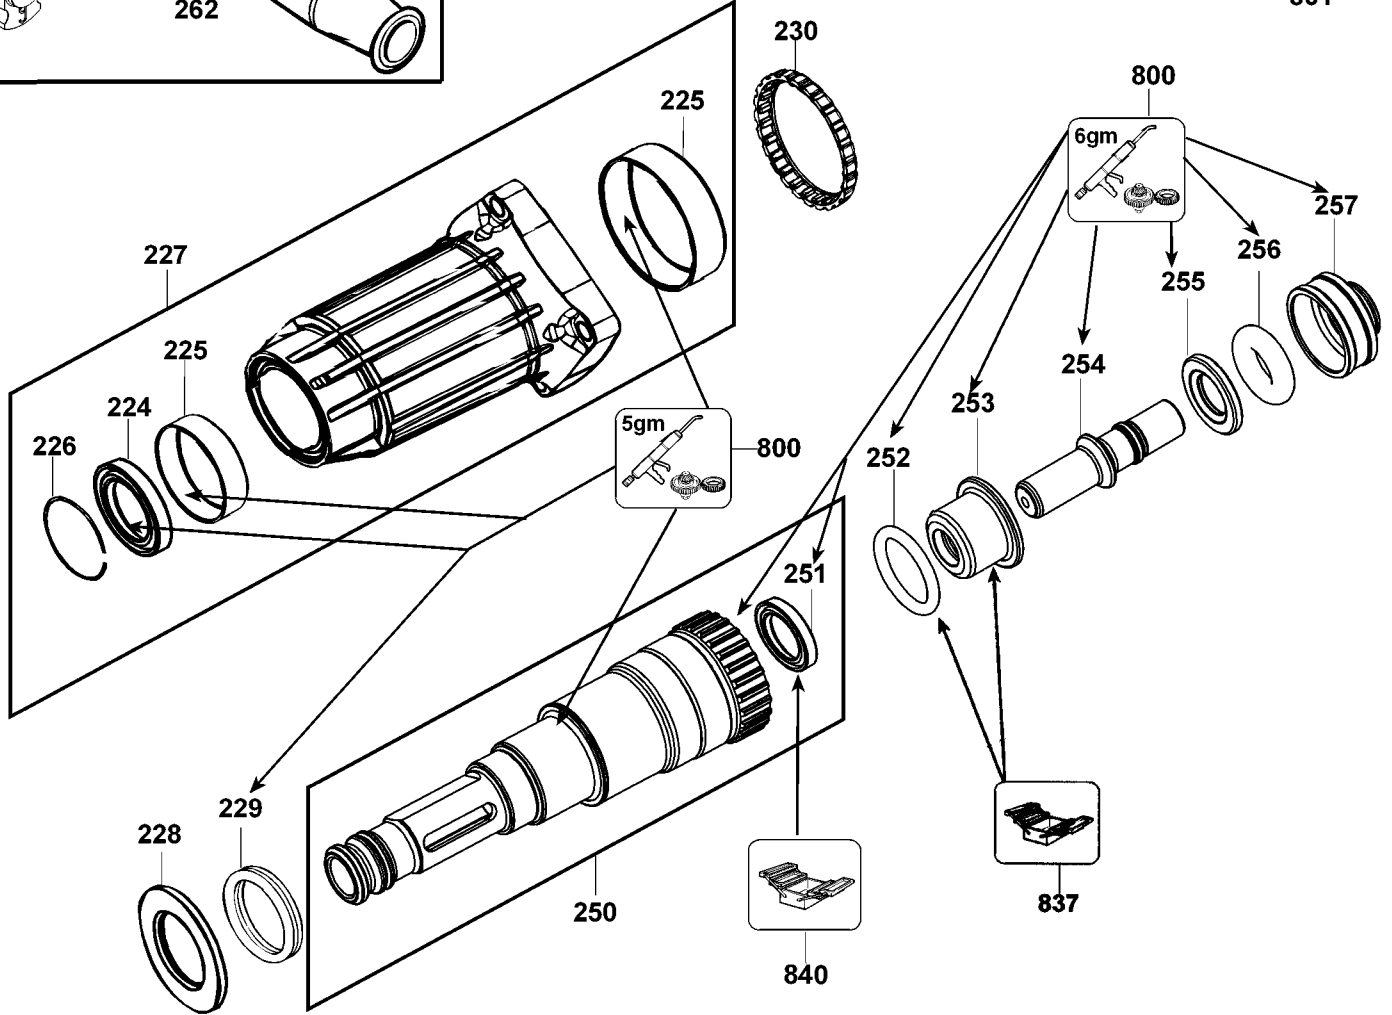

## Parts List for D25730K Type 2

Item Number	Part Number	Description	Qty Required
1	N019871	REPAIR KIT	1
2	586415-00	GUIDE ASSY.	1
3	585171-00	COVER HANDLE	1
4	588639-00	BELLOWS	1
5	586045-00	LENS	1
6	586411-00	ROLLER	1
7	587114-01	TRIGGER	1
8	581070-00	SWITCH	1
9	587090-00	HANDLE COVER	1
11	330065-08	SCREW	18
13	821070	CORD CLAMP	1
14	330100-03	CORD SET	1
15	477448-00	LOCK ASSY	1
16	494477-00	STOP	2
17	586414-00	GUIDE ROD	1
18	587085-01	SWITCH HANDLE	1
19	586413-00	DRIVER	2
20	1005496-00	BUSHING	2
21	N019871	REPAIR KIT	1
22	949886-33	SCREW	1
24	330019-33	SCREW	1
28	577746-00	RING	1
29	586597-00	GUARD ASSY.	1
30	586412-00	AXLE	2
31	588640-00	BELLOWS	1
32	586423-00	CARRIER	1
33	586421-00	SPRING COMPRESSION	1

## Parts List for D25730K Type 2

Item Number	Part Number	Description	Qty Required
153	488688-00	GEAR	1
154	577745-02	BEARING BALL	1
155	489245-00	NEEDLE BEARING	1
156	489239-00	BEARING BUSH	1
157	586022-00	SEAL	1
158	330003-39	BEARING,BALL	1
159	327141-08	SEAL	1
160	489247-00	HOUSING ASSY.	1
161	586392-00	PIN	1
162	586403-00	SEAL	1
165	494607-00	CLUTCH ASSEMBLY	1
177	491804-00	COMPRESSION SPRING	1
178	491802-00	BOLT	1
179	494609-00	SHAFT	1
180	479947-00	WASHER SPRING	1
181	323872-06	BEARING BALL	1
182	586394-00	CUP	1
183	586386-00	THRUST PLATE	1
184	494610-00	GEAR	1
185	368247-00	BALL	12
186	491806-00	DISC	1
187	586390-00	DISC	1
188	586388-00	BEARING BUSH	1
189	586393-00	PIN	1
190	330003-26	BEARING,BALL	1
191	586402-00	NUT	1
200	487238-01	SEAL	1