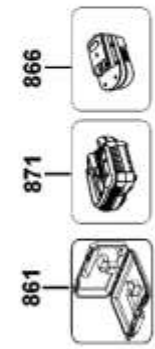

©

DCN692 CORDLESSNAILER 1

1	N116163		COVER	No	
2	N093795		ADJUSTER		No
3	N153045	2	ROLLPIN	No	
4	N037233	1	ADJUSTERDEPTH		No
6	N034174	1	SHAFT	No	
7	N034374	1	SUPPORT	No	
8	N093602	2	SCREW M4X17T20		Yes
10	N044294	1	SLEEVE	No	
11	N380152	1	TRIPSA	No	
15	N233942	1	DEPTHSTOPSA		No
16	N061508	1	SPRING	No	
17	N192671	2	CAP	No	
18	N088831	2	BUMPER	No	
19	N088833	2	WASHER	No	
20	N233943	1	SPRINGCOMPRESSION	2perpack	Yes
21	N036350	2	RAIL	No	
22	N522743	1	PROFILE	No	
23	N036349	1	CAP	No	
24	N121870	1	PLATE	No	
30	N243999	1	BUMPER Incx2		Yes
31	N088832	2	SCREW M3.5x6Pan		Yes
32	N389062	1	BUTTON 2Sp	No	GB
33	N380150	1	HOUSINGPAIR	2Sp 2Sp	No

34	330019-24	8	SCREW	M3X19	Yes	
35	N123731	6	SCREW	M4x8	Yes	
36	N365479	1	COVER	Yellow-2speed		No
37	N586670	1	ENDCAP		No	
38	N130853	1	WINDOW	LED	No	
40	N093415	1	SELECTORSA		Yes	
41	N055786	1	ACTUATOR		No	
42	N512745	1	ELECTRONIC&SWITCH			No GB
43	N037216	1	SPACER		No	
44	N039287	1	SWITCHLOCKOFF			No
45	N080411		CLAMP		No	
46	N087259		DETENT		No	
49	N380148		DETENT		No	
50	326467-00	4	DETENT		No	
51	N093728	1	SCREW	M4x30T20		Yes
52	N080410	1	HOOK		No	
53	N123751	1	SCREW	M6x80	Yes	
54	N093611	2	SCREW	M5	Yes	
55	N093608	6	SCREW	M5x8	Yes	
56	N035847	2	RETAININGPLATE			No
57	N233948	1	MOTORS	A18V	Yes	
58	N034749	1	FRAME	LH	No	
59	N477247	1	SCREW	M6x1.0x12		No
60	N034750	1	FRAME	RH	No	

93	N086157	1	LEVER	No
94	N113536	1	SCREW	Yes
95	N123971	1	SCREW M4x4.75T20	Yes
100	N233939	1	INSERT No 101 949894-06	1 SCREW
				Yes
102	N194170	1	HOLDER	No
103	N089554	1	MAGNET	No
104	324006-16	4	SCREW	No
105	N082940	2	RETAINER	No
107	N089737	1	CASTING	No
108	N061668	1	BUSHING No 109 330019-11	2
			SCREW . TEMP	Yes
110	N061605	2	SCREW	Yes
111	N133209	2	DAMPER	Yes
112	N233940	1	BUMPER LH+RH	Yes
114	N034726	1	RETAINER	No
115	N061545	1	SPRINGCOMPRESSION	No
116	N307220	1	LOCKINGDEVICE	Yes
117	N061505	1	LATCHBUTTON	No
118	N034716	1	CLIP	No
119	N380178	1	MAGAZINE	No
120	N114100	1	LEVERLOCK	No
126	N054935	1	PUSHER	No
127	N128653	1	SPRINGSA	No