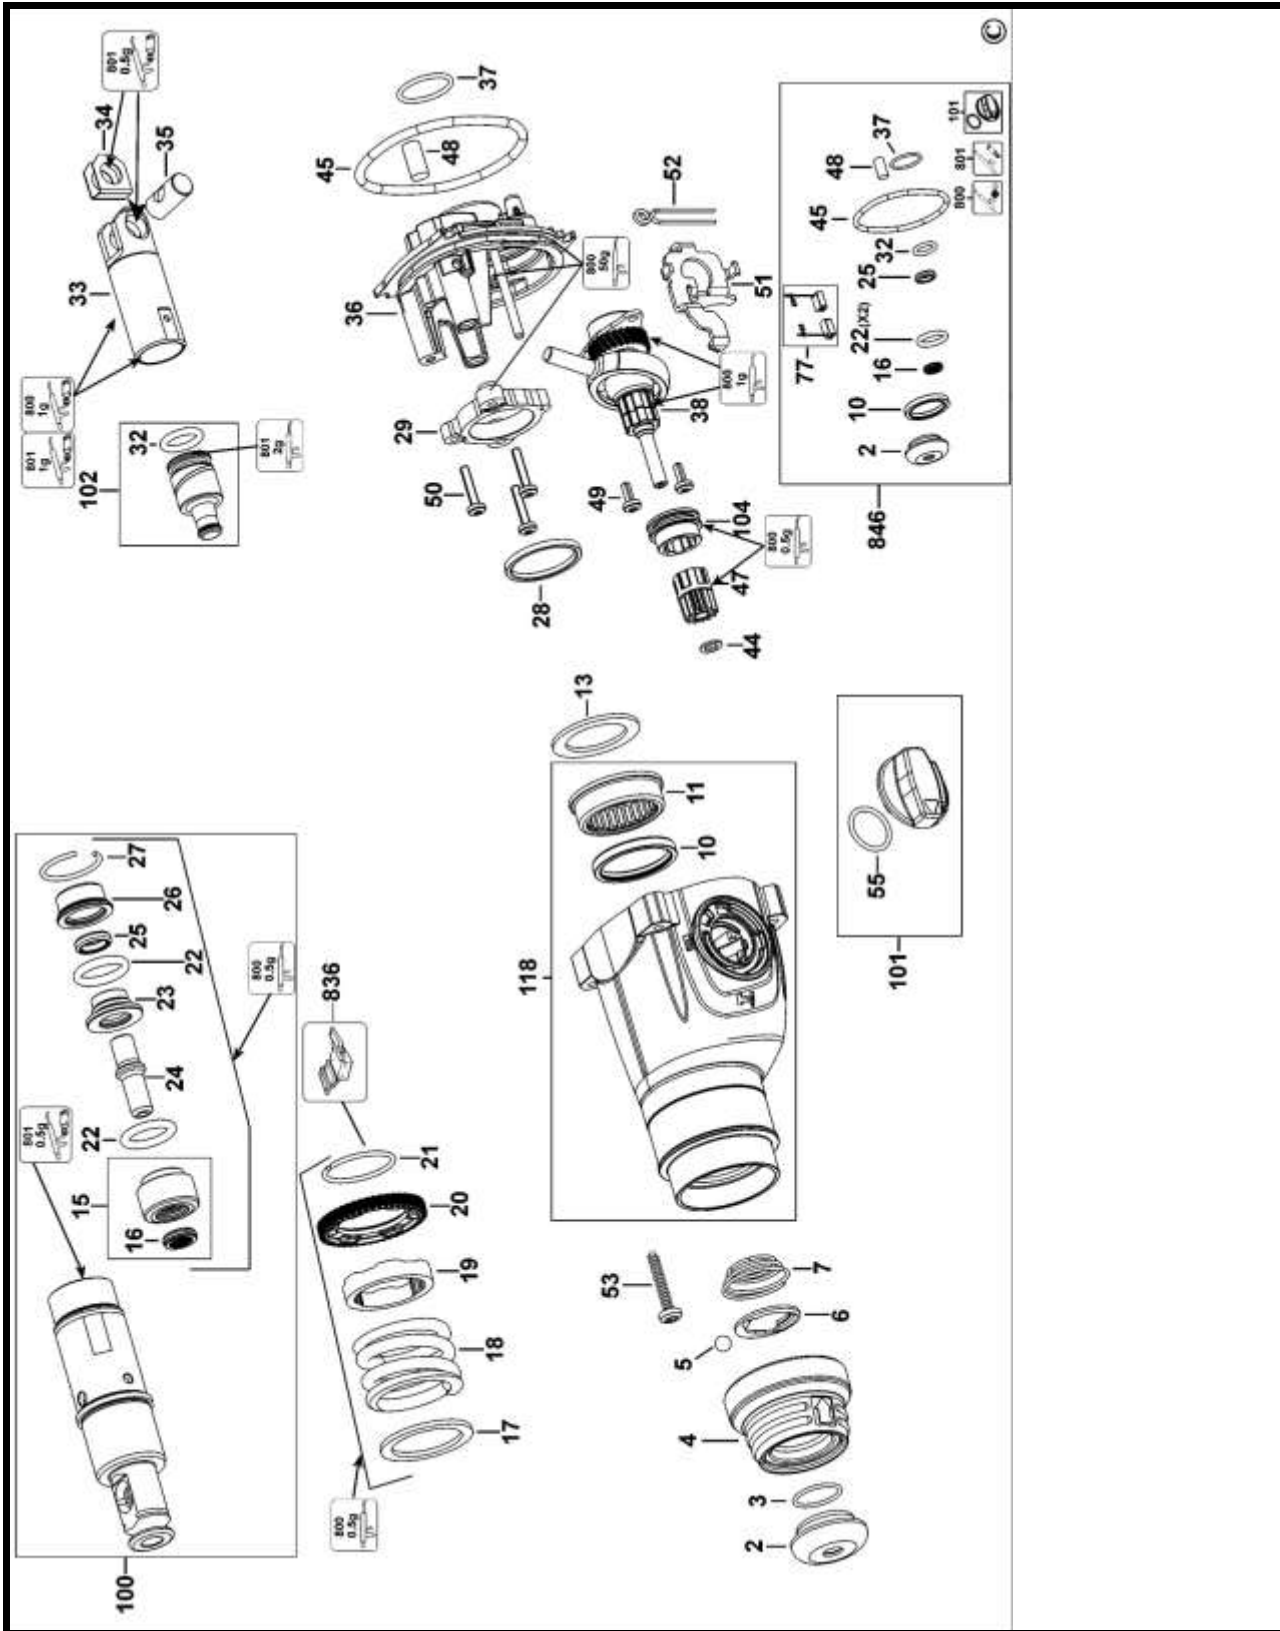

PartsList D25143 ROTARYHAMMER 1

Item	PartNumber	Qty	PartDescription	GeneralDescription	OtherInfo	RepairInst	Markets
94	1005879-00	1	LEADBLUE			No	
95	1005879-01	1	LEADRED			No	
100	N418052	1	SPINDLESA			No	
101	N417861	1	SELECTORSA			No	
102	N418036		RAMSA	22MMHPP			
104	N417853		COLLAR				
118	N417734		HOUSINGSA	3MODEHPP			
800	870889-02	1	GREASE90GMS	ParagonEP1/2		No	
801	487130-04	1	GREASE10GMS	GLK-FLUID249NLGI000		No	
836	1003924-99	1	S.T.CIRCLIPREMOVER			No	
836	596005-99	1	S.T.CIRCLIPREMOVER			No	
836	1003925-99	1	S.T.CIRCLIPINSERTER			No	

PartsList D25143 ROTARYHAMMER 1

Item PartNumber Qty PartDescription GeneralDescription OtherInfo RepairInst Markets