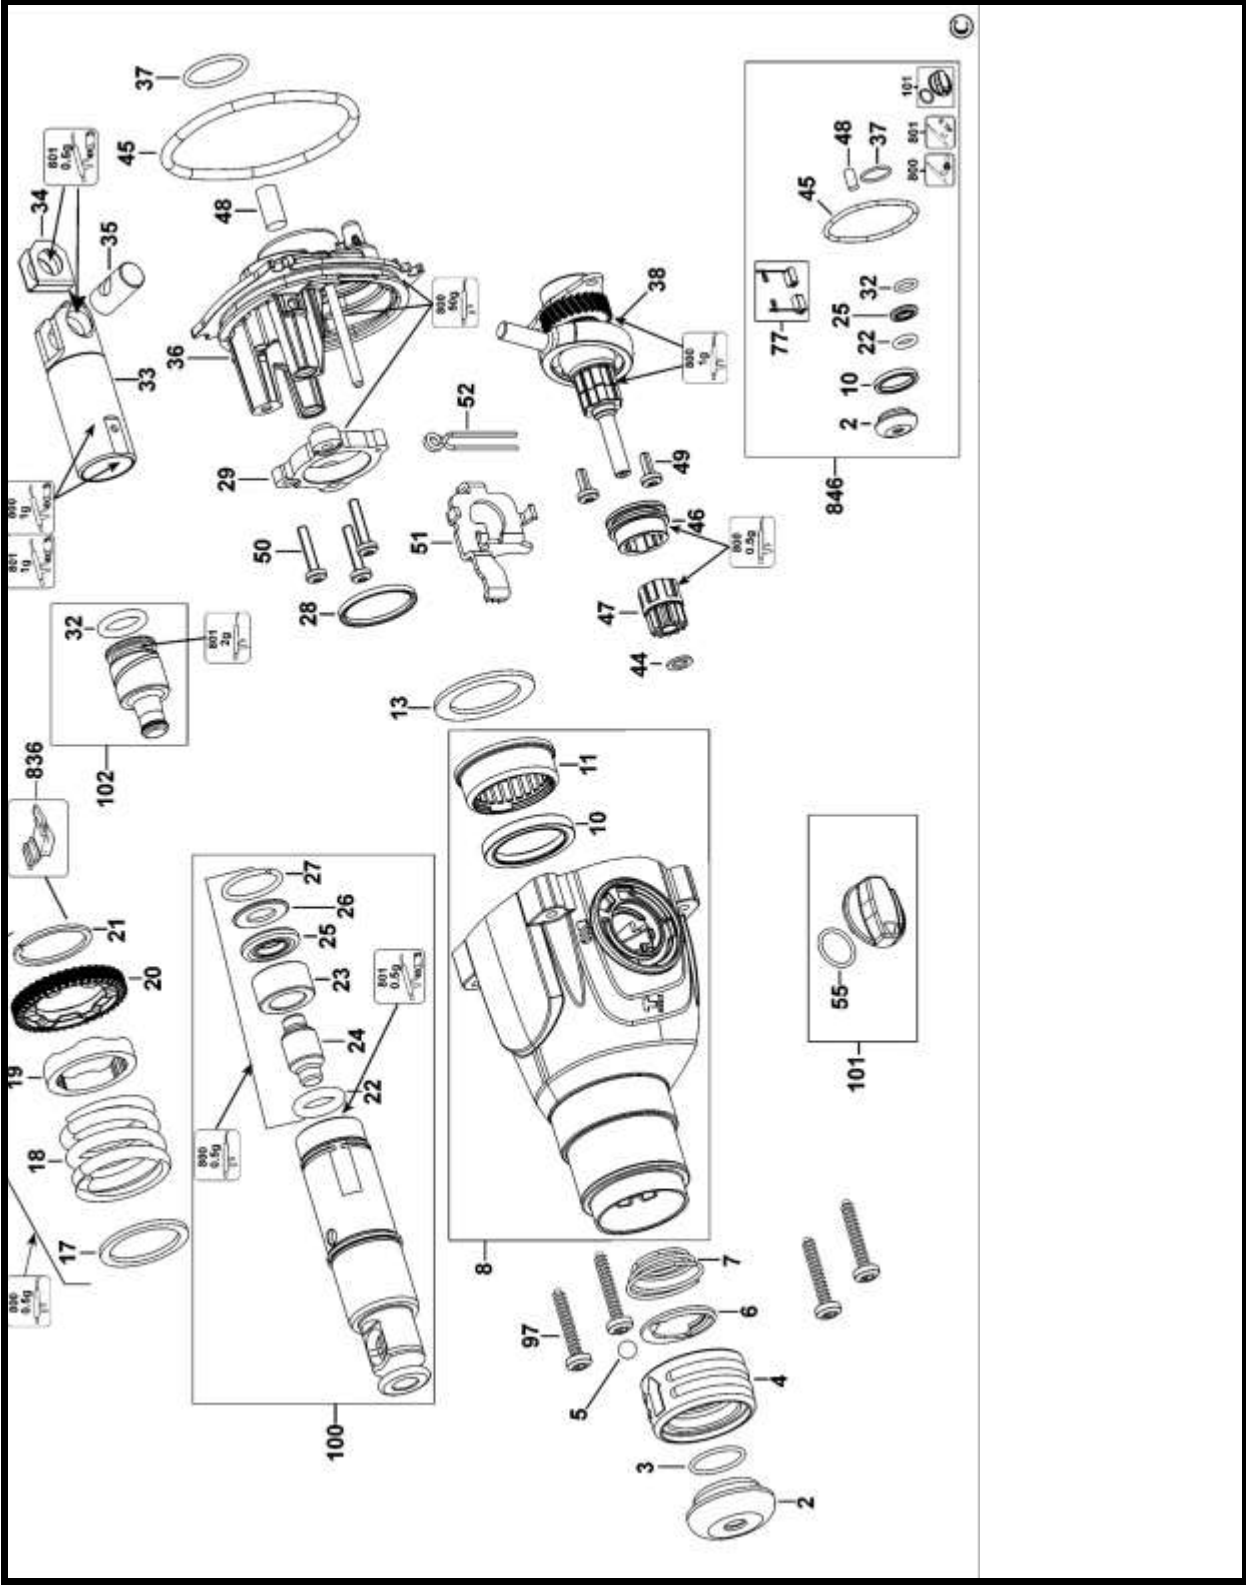

PartsList D25133 ROTARYHAMMER 1

Item	PartNumber	Qty	PartDescription	GeneralDescription	OtherInfo	RepairInst	Markets
102	N418035	1	RAMSA			No	
103	N566901	1	ARMATURE230V			No	GB
103	N566903	1	ARMATURE115/120V			No	LX
105	N393581	1	RATINGPLATE	GB		No	GB
105	N393582	1	RATINGPLATE	LX		No	LX
800	870889-02	1	GREASE90GMS	ParagonEP1/2		No	
801	487130-04	1	GREASE10GMS	GLK-FLUID249NLGI000		No	
836	1003960-99	1	S.T.CIRCLIPREMOVER			No	
836	1003959-99	1	S.T.CIRCLIPREMOVER			No	
836	596005-99	1	S.T.CIRCLIPREMOVER			No	
846	N418448	1	SERVICEKIT230V	HV		No	GB
846	N418466	1	SERVICEKIT120V	LV		No	LX
861	N440493	1	KITBOX	TSTAK		No	GB
861	N440493	1	KITBOX	TSTAK		No	LX

PartsList D25133 ROTARYHAMMER 1

Item	PartNumber	Qty	PartDescription	GeneralDescription	OtherInfo	RepairInst	Markets