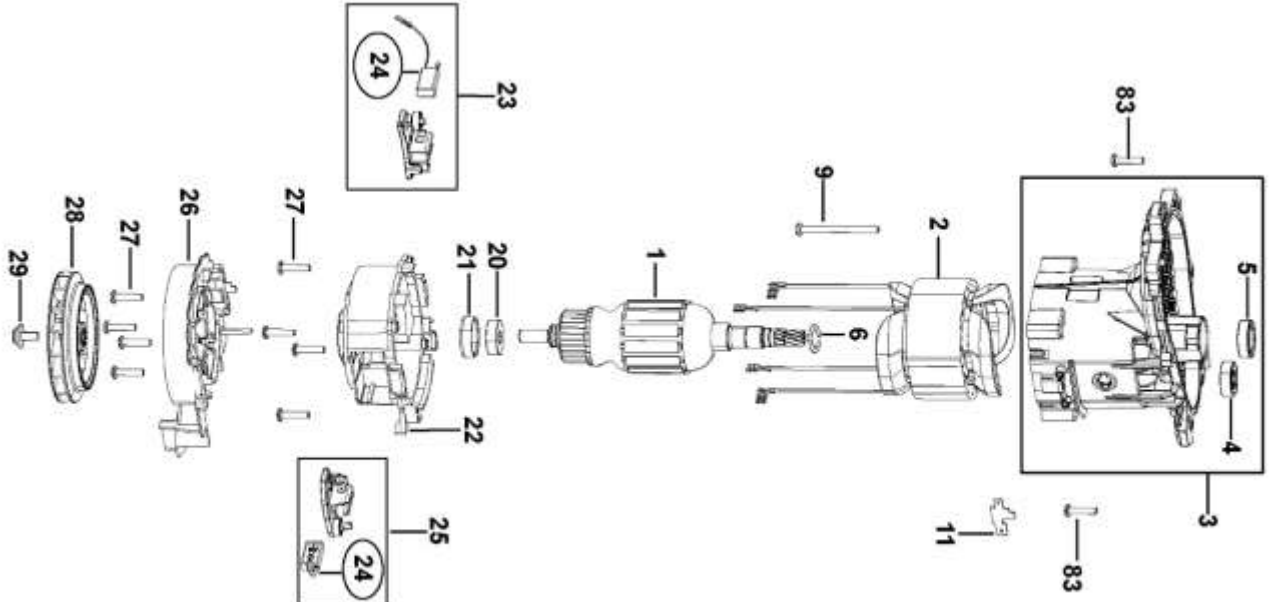

XXX = 847

XXX=847

Parts List for D25831K Type 1

Item Number	Part Number	Description	Qty Required
1	N046419	ARMATURE	
2	N046422	FIELD	
3	N082756	HOUSING	
4	330003-39	BEARING,BALL	1
5	327141-00	SEAL,LIP	1
6	577746-00	RING	1
9	330065-21	SCREW	2
11	1007970-00	CONNECTOR	2
20	330003-60	BEARING	1
21	1007732-00	SLEEVE	1
22	1007798-00	BRIDGE	1
23	N047304	BRUSH & HOLDER	1
24	N047286	BRUSH SET (2)	1
25	N047445	BRUSH & HOLDER	1
26	N016920	FAN BAFFLE	1
27	330065-08	SCREW	1
28	1006592-01	FAN ASSEMBLY	1
29	324119-02	SCREW	1
40	1008683-00	END CAP	1
41	1006576-01	MOTOR COVER	1
42	N041755	GACC MODULE 115V	1
49	1005672-00	SCREW	1
50	1007939-00	COVER PLATE	1
60	1007569-00	SPRING	1
61	1007567-00	BUSHING	1
62	1007566-00	STOP	1

Parts List for D25831K Type 1

Item Number	Part Number	Description	Qty Required
63	1007565-00	BELLOWS 1	
64	1008681-01	HANDLE	
65	488065-01	TRIGGER	
66	581070-01	SWITCH	
67	1008682-00	HANDLE COVER 1	
69	N022005	LEAD WIRE ASSY 1	
70	N015311	CONNECTOR 1	
71	326619-00	SCREW 1	
72	330100-98	CORD/9FT/14-3SJ 1	
75	N020040	LEAD WIRE 1	
76	326619-00	SCREW 1	
80	1008678-00	BELLOWS 1	
81	N038214	BUSHING 2	
82	N062047	PIN 1	
83	324007-11	SCREW 19	
85	821070	CORD CLAMP 1	
86	323091-01	PROTECTOR,CORD 1	
88	1008391-00	COVER	1
90	N021606	LENS	1
100	329816-00	LIP SEAL 1	
101	326575-01	COLLAR 1	
102	479247-00	SLEEVE ASSY 1	
103	918825-02	SCREW 4	
104	1006572-00	COVER 1	
105	325878-00	ROLLER 2	
106	325929-00	WASHER,HALF 2	

Item Number	Part Number	Description	Qty Required
228	N021994	CLAMP WASHER 2	
229	N021995	CLAMP 1	
250	N073104	SIDE HANDLE ASY	1
800	870889-03	GREASE	1
810	N040237	TUBE OIL	1
816	N064908	BRAND LABEL	1
821	N029866	NAME PLATE	1
847	N080634	SERVICE KIT	1
861	574931-23	KIT BOX	1