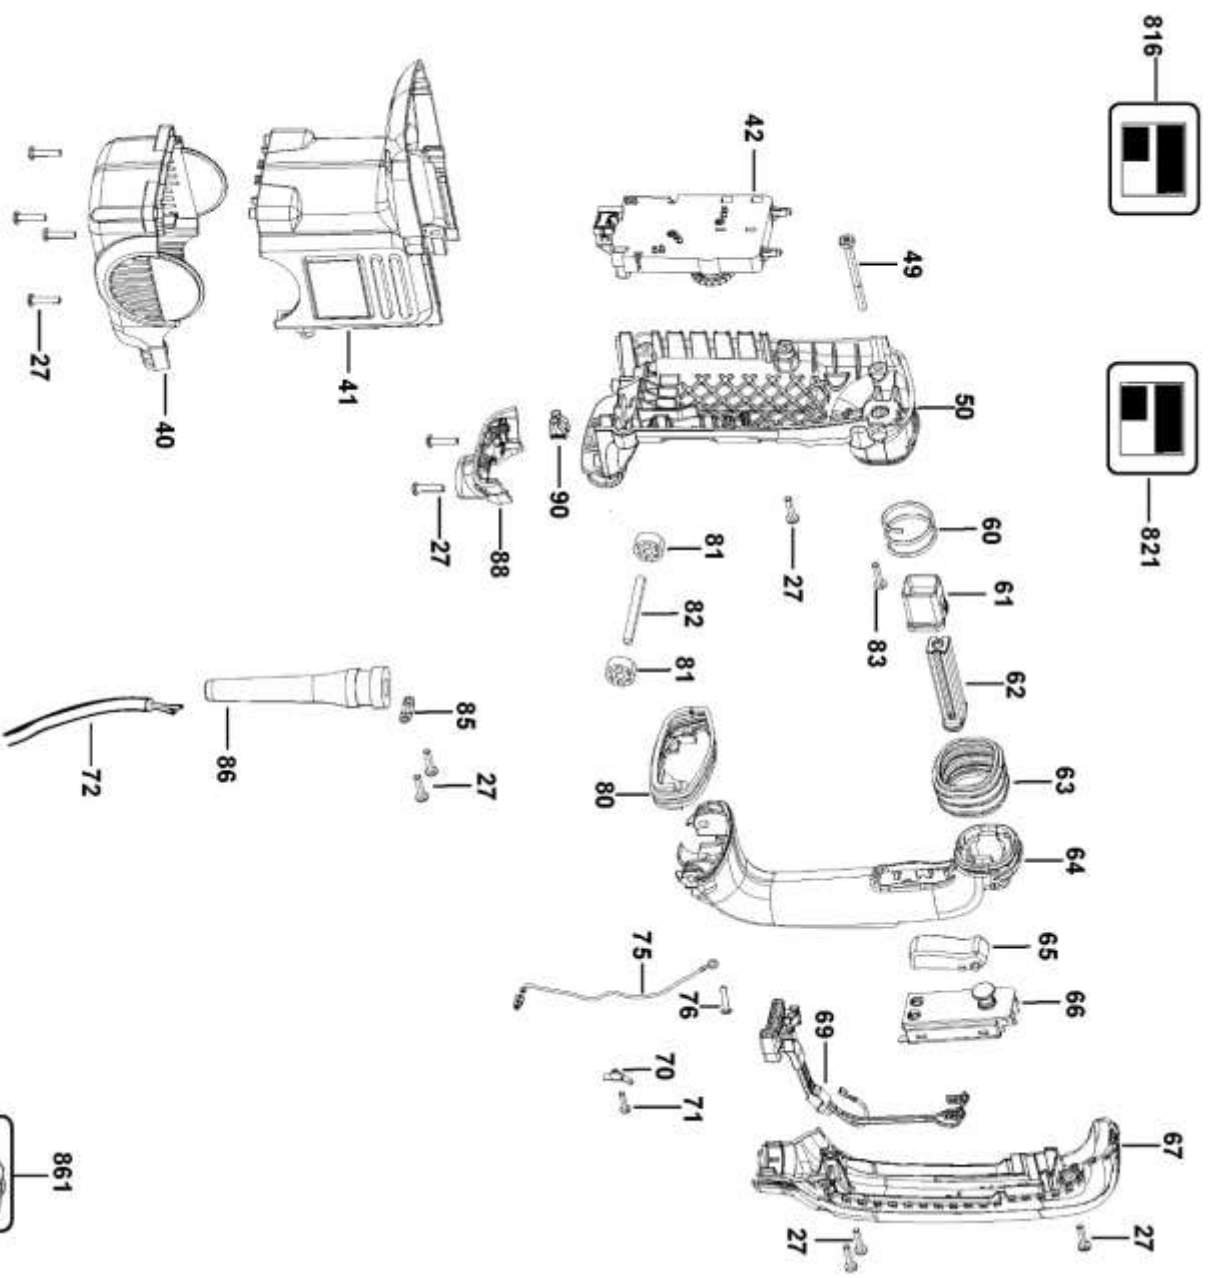

XXX = 847

XXX=847

Parts List for D25831K Type 1

Item Number	Part Number	Description	Qty Required
1	N046419	ARMATURE	
2	N046422	FIELD	
3	N082756	HOUSING	
4	330003-39	BEARING,BALL	1
5	327141-00	SEAL,LIP	1
6	577746-00	RING	1
9	330065-21	SCREW	2
11	1007970-00	CONNECTOR	2
20	330003-60	BEARING	1
21	1007732-00	SLEEVE	1
22	1007798-00	BRIDGE	1
23	N047304	BRUSH & HOLDER	1
24	N047286	BRUSH SET (2)	1
25	N047445	BRUSH & HOLDER	1
26	N016920	FAN BAFFLE	1
27	330065-08	SCREW	1
28	1006592-01	FAN ASSEMBLY	1
29	324119-02	SCREW	1
40	1008683-00	END CAP	1
41	1006576-01	MOTOR COVER	1
42	N041755	GACC MODULE 115V	1
49	1005672-00	SCREW	1
50	1007939-00	COVER PLATE	1
60	1007569-00	SPRING	1
61	1007567-00	BUSHING	1
62	1007566-00	STOP	1

Parts List for D25831K Type 1

Item Number	Part Number	Description	Qty Required
63	1007565-00	BELLOWS 1	
64	1008681-01	HANDLE	
65	488065-01	TRIGGER	
66	581070-01	SWITCH	
67	1008682-00	HANDLE COVER 1	
69	N022005	LEAD WIRE ASSY 1	
70	N015311	CONNECTOR 1	
71	326619-00	SCREW 1	
72	330100-98	CORD/9FT/14-3SJ 1	
75	N020040	LEAD WIRE 1	
76	326619-00	SCREW 1	
80	1008678-00	BELLOWS 1	
81	N038214	BUSHING 2	
82	N062047	PIN 1	
83	324007-11	SCREW 19	
85	821070	CORD CLAMP 1	
86	323091-01	PROTECTOR,CORD 1	
88	1008391-00	COVER	1
90	N021606	LENS	1
100	329816-00	LIP SEAL 1	
101	326575-01	COLLAR 1	
102	479247-00	SLEEVE ASSY 1	
103	918825-02	SCREW 4	
104	1006572-00	COVER 1	
105	325878-00	ROLLER 2	
106	325929-00	WASHER,HALF 2	

Parts List for D25831K Type 1

Item Number	Part Number	Description	Qty Required
223	487291-00	KNOB ASSY	1
225	487343-00	BOLT 1	
226	479319-00	CLAMPING INSERT	2
227	479317-00	LOCK WASHER	2

Parts List for D25831K Type 1

Item Number	Part Number	Description	Qty Required
228	N021994	CLAMP WASHER 2	
229	N021995	CLAMP 1	
250	N073104	SIDE HANDLE ASY	1
800	870889-03	GREASE	1
810	N040237	TUBE OIL	1
816	N064908	BRAND LABEL	1
821	N029866	NAME PLATE	1
847	N080634	SERVICE KIT	1
861	574931-23	KIT BOX	1