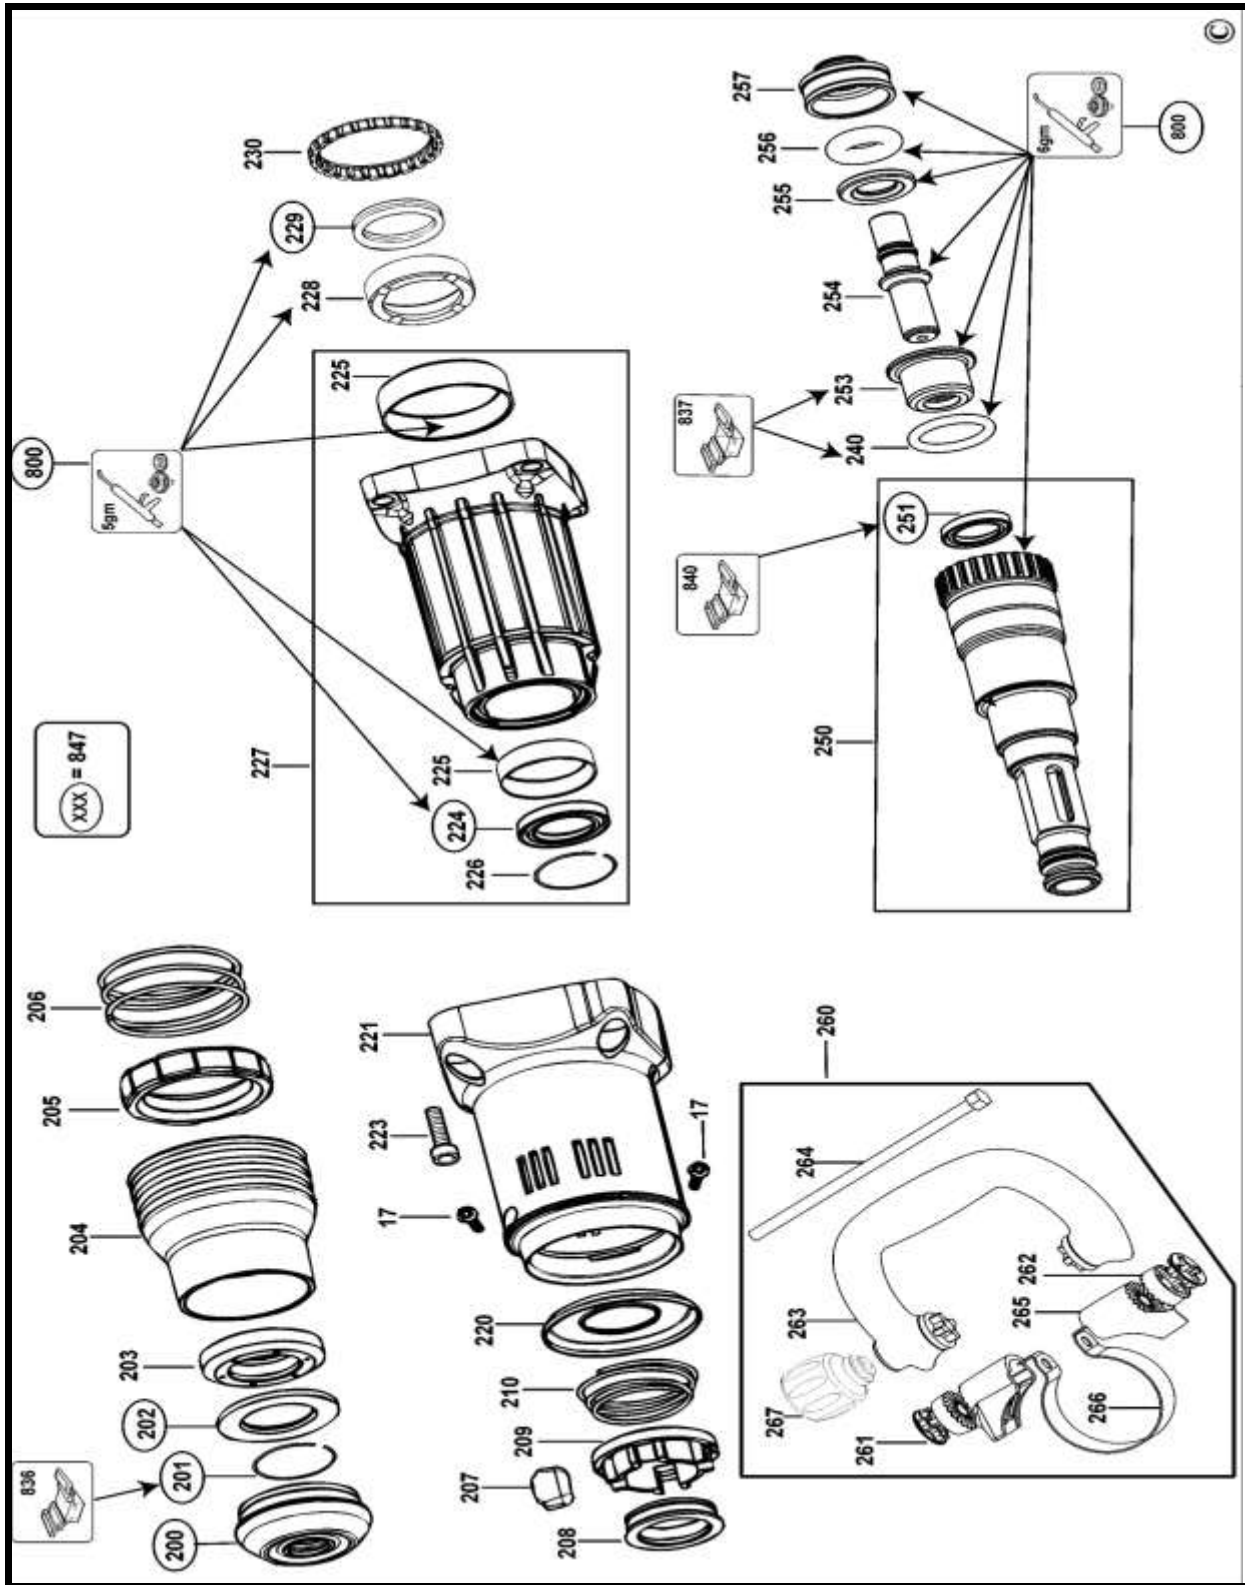

PartsList D25871K ROTARYHAMMER 1

Item PartNumber Qty PartDescription GeneralDescription OtherInfo RepairInst Markets