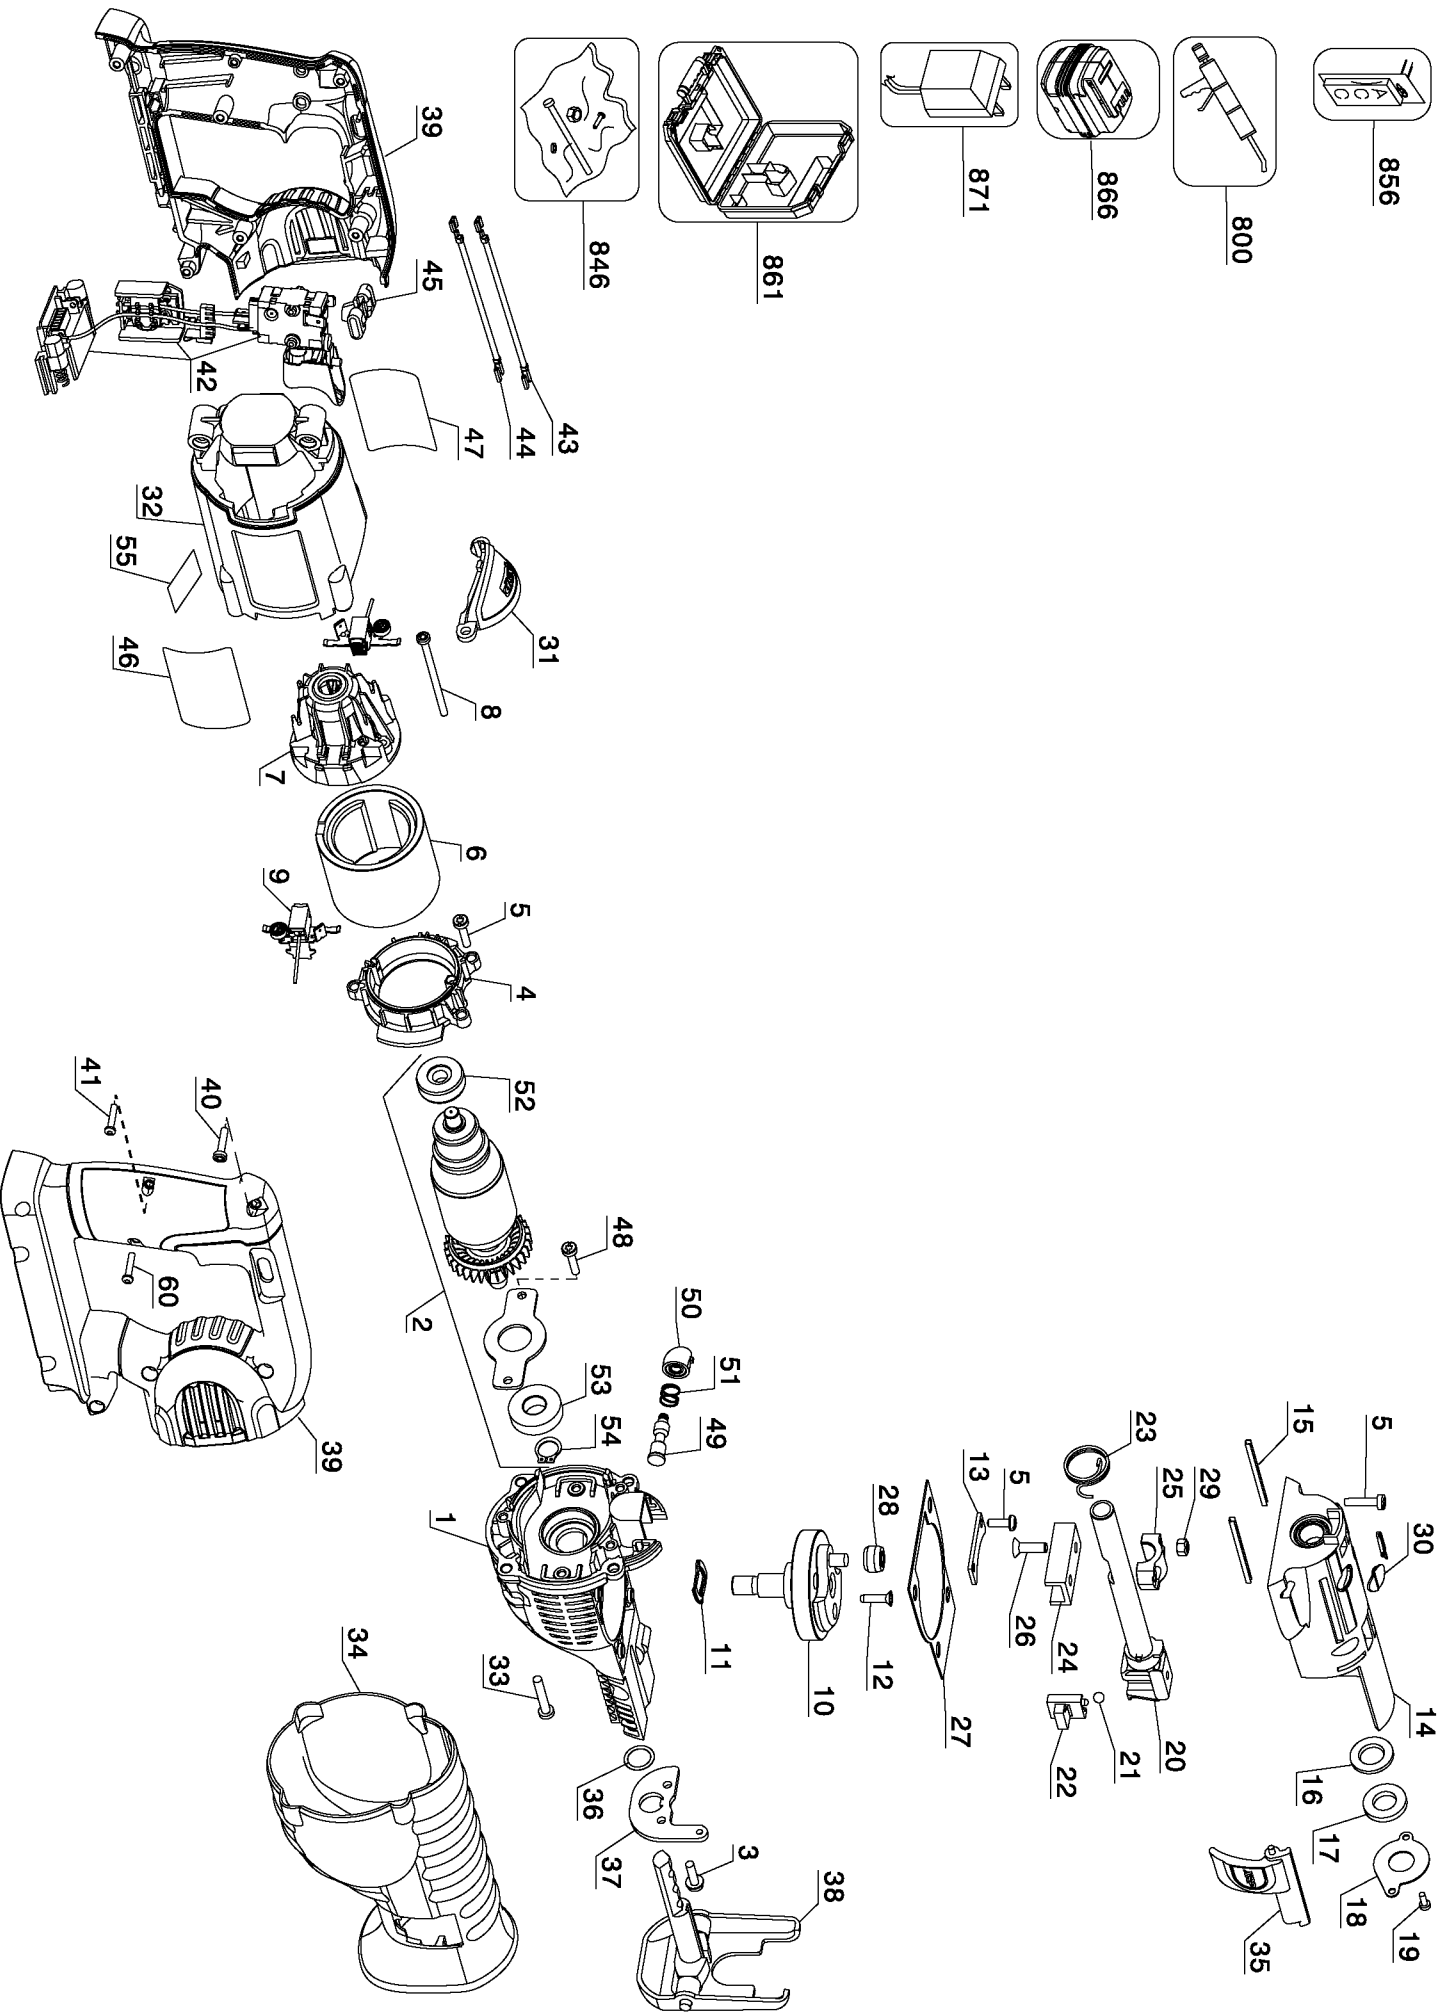

## Parts List for DC315K Type 1

Item Number	Part Number	Description	Qty Required
1	613138-00SV	GEAR CASE ASSY.	1
2	629923-28	ARMATURE&BRGS.	1
3	142940-00	SCREW	2
4	613137-00	FAN BAFFLE	1
5	613619-00	SCREW,THD.FORM	9
6	611202-00SV	MAGNET RING	1
7	N171820	BEARING SUPPORT	1
8	330019-25	SCREW,THD.FORM	2
9	610126-00	BRUSH BOX	2
10	615940-00SV	GEAR & SPINDLE	1
11	619618-00	WAVY WASHER	1
12	622484-00	FLAT HD SCREW	3
13	621173-00	SUPPORT PLATE	1
14	N027851SV	GEARCASE COVER	1
15	621979-00	WEAR STRIP	2
16	618733-00	SHAFT SEAL	1
17	618477-00	FELT SEAL	1
18	N020720	SEAL PLATE	1
19	330045-43	SCREW,TAPTITE	1
20	N026647	SHAFT SERVICE KIT	1
21	000903-00	BALL	1
22	622647-00	SLIDER	1
23	622659-00	TORSION SPRING	1
24	N026647	SHAFT SERVICE KIT	1
25	617000-00	SADDLE	1
26	622486-00	FLAT HD SCREW	2
27	N063272	GASKET	1

## Parts List for DC315K Type 1

Item Number	Part Number	Description	Qty Required
28	N021857	BEARING	1
29	622485-00	LOCKNUT	2
30	621927-00	COVER	2
31	630958-00	INSERT	1
32	629919-00	MOTOR HOUSING	1
33	330019-45	SCREW	4
34	N084697	BOOT	1
35	631014-28	LEVER ASSY.	1
36	50049-00	O RING	1
37	617008-00	BRACKET	1
38	623511-01	SHOE ASSEMBLY	1
39	000000-00	No Longer Available	1
40	330019-03	SCREW	6
41	682211-00	SCREW,TORX	1
42	645229-01SV	SWITCH ASSY	1
43	634813-00	LEADWIRE ASSY.	1
44	634651-00	LEADWIRE ASSY.	1
45	630830-00	LOCK-OFF BUTTON	1
46	632248-00	IDENT. LABEL	1
47	646005-00	NAMEPLATE	1
48	330045-45	SCREW	2
49	615983-00	LOCK PIN	1
50	617733-00	CAP	1
51	618427-00	SPRING	1
52	391032-00	BEARING & BOOT	1
53	330003-64	BALL BEARING	1
54	696060-00	SNAP RING	1

## Parts List for DC315K Type 1

Item Number	Part Number	Description	Qty Required
55	646547-00	WARNING LABEL	1
60	330019-03	SCREW	1
800	286436-00	GREASE	1
856	628977-00	BLADE PACK	1
861	648633-00	KITBOX	1
866	DC9280	BATTERY PACK	1
871	DC9000	CHARGER	1