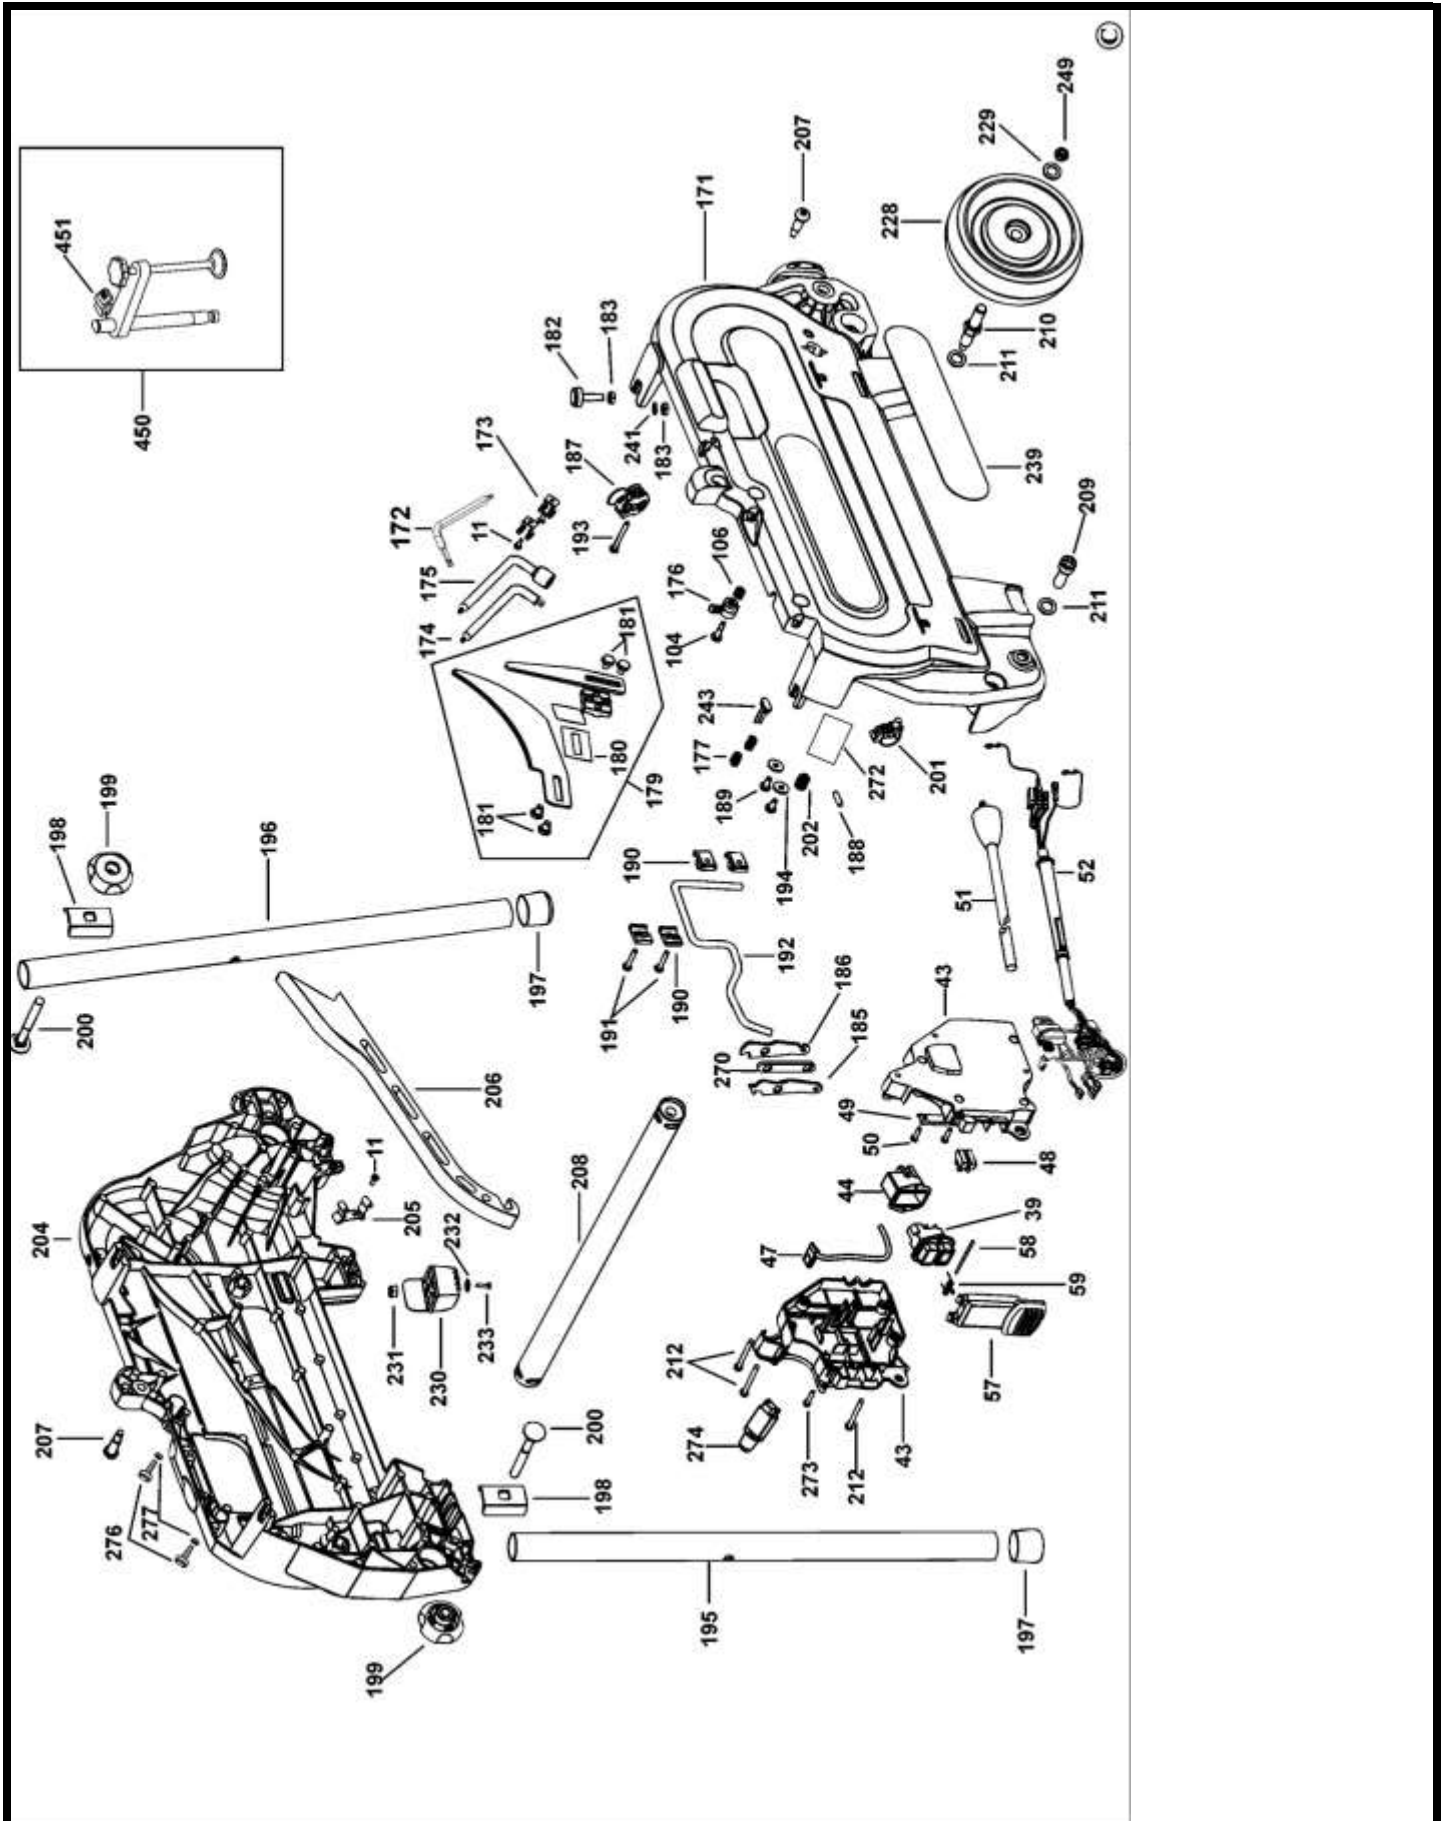

PartsList D27107 COMBINATIONSAW 5

Item PartNumber Qty PartDescription GeneralDescription OtherInfo RepairInst Markets