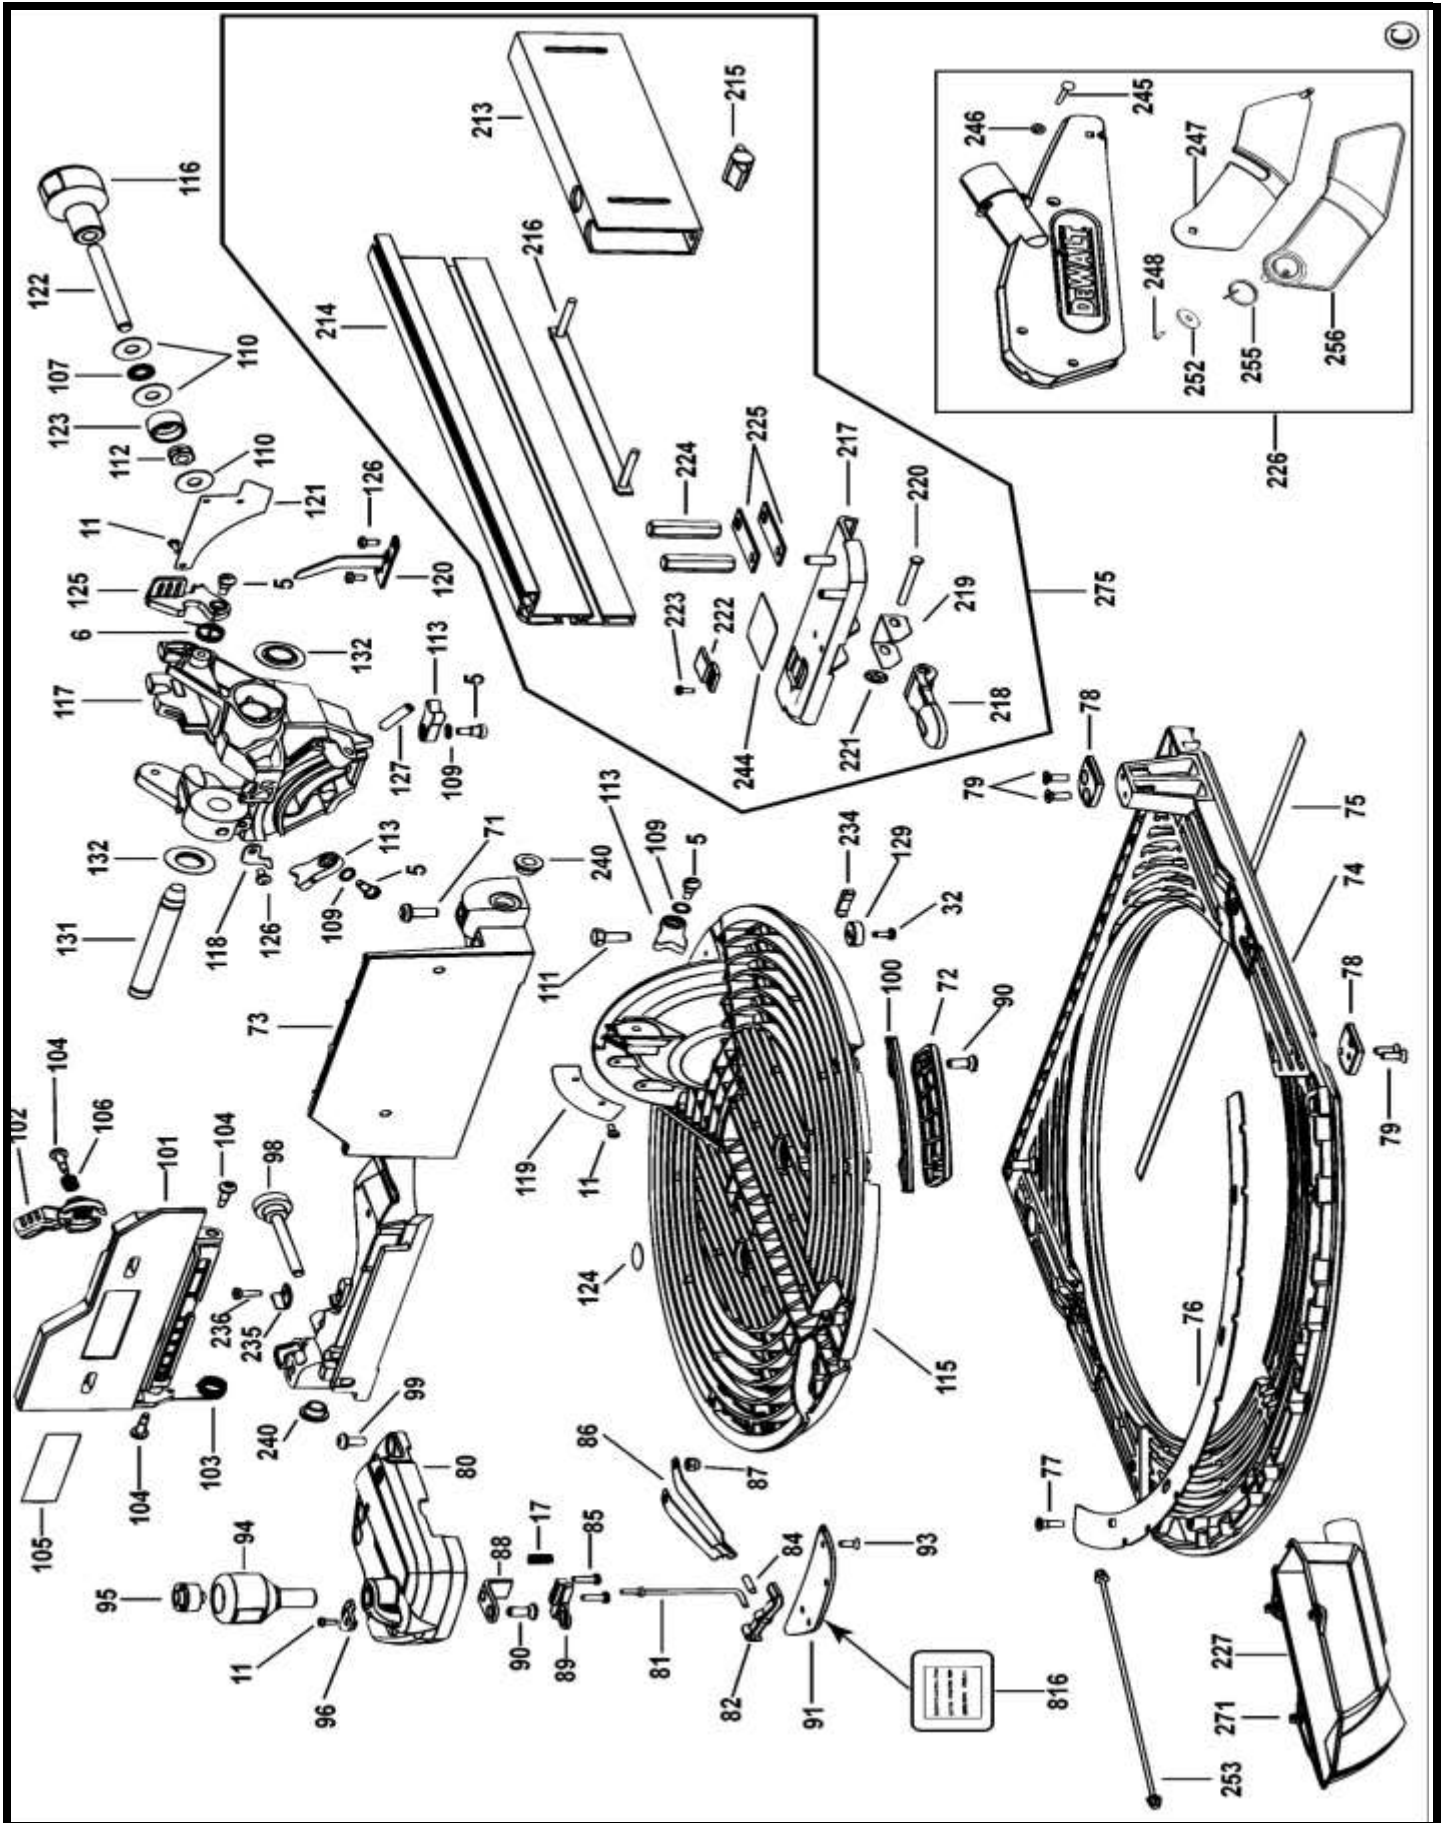

PartsList D27107 COMBINATIONSAW 5

Item PartNumber Qty PartDescription GeneralDescription OtherInfo RepairInst Markets