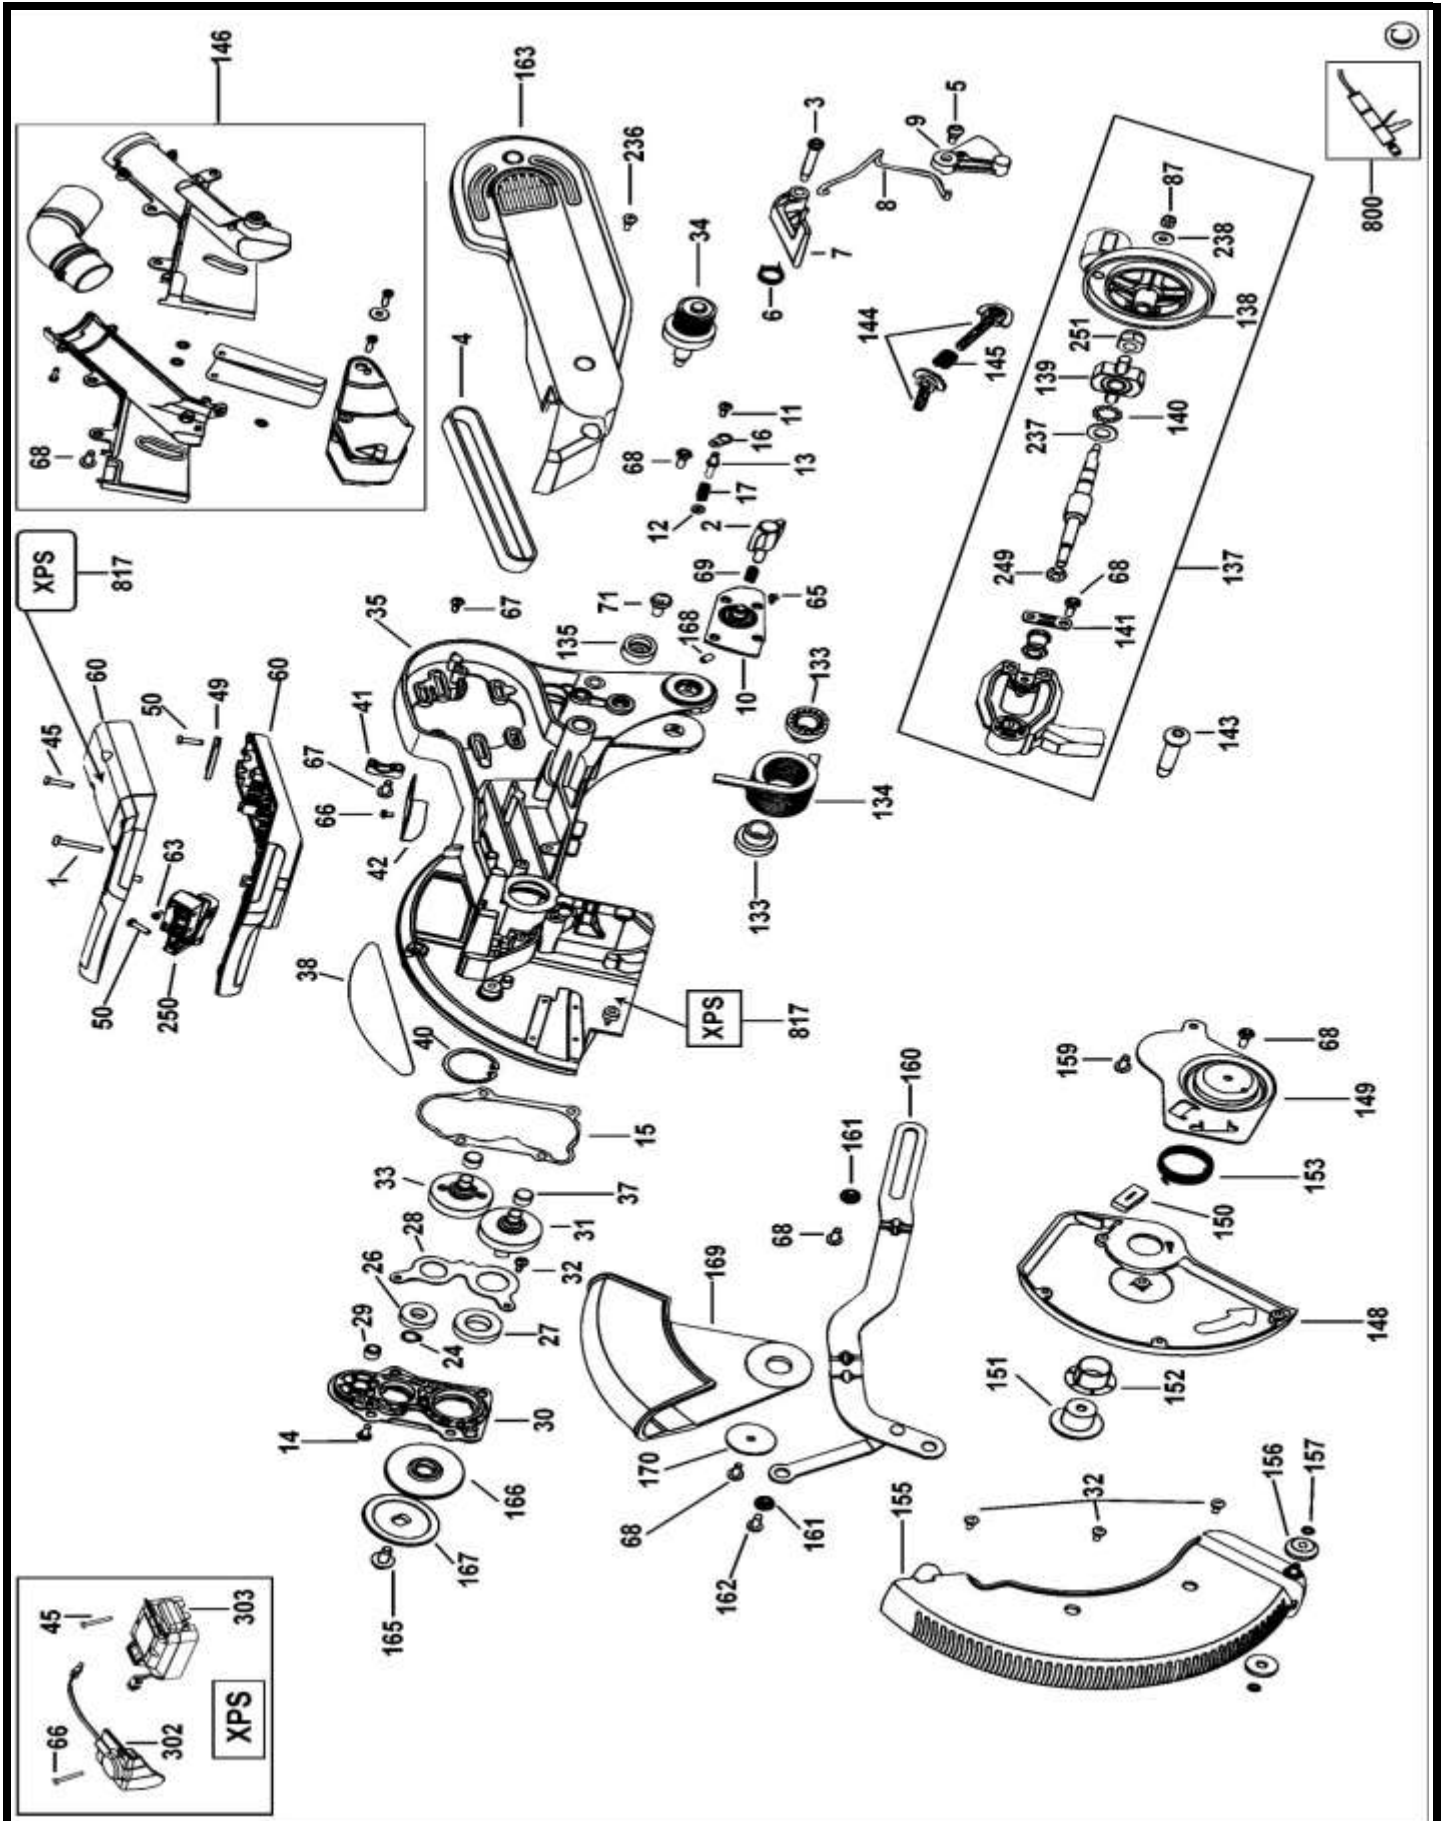

PartsList D27107 COMBINATIONS AW 5

Item	PartNumber	Qty	PartDescription	GeneralDescription	OtherInfo	RepairInst	Markets
278	N025823	1	FIELD CASE				
279	N071929	1	FIELD 230V	GB			
280	622440-00	1	BRUSH HOLDER	GB			
281	98094-55	4	SCREW M5X55mm T25				
282	330022-16	2	SCREW	No			
283	391375-00	1	BAFFLE FAN	No			
284	N158403	1	ARMATURE 230V	No	GB		
287	N110359	1	BEARING			No	
294	650234-00	1	SLEEVE INSULATING	No			
295	622441-00	2	BRUSH CAP	No			
296	391282-00	1	MOUNTING BRACKET	No			
297	N013883	2	BRUSH T301	No	GB		
298	330019-34	2	SCREW	No			
299	660498-00	1	END CAP	No			
300	605155-00	1	BUSHING	No			
301	N025819	1	LEAD WIRE	No			
308	N025820	2	BRUSH LEAD			No	GB
450	630065-00	1	CLAMP SA	No			
451	147107-02	1	KNOB LOWER	No			
800	5140061-28	1	GREASE	400gms-14oz		No	
816	N045702	1	WARNING LABEL			No	
821	N203382	1	RATING LABEL			No	GB

PartsList D27107 COMBINATIONSAW 5

Item PartNumber Qty PartDescription GeneralDescription OtherInfo RepairInst Markets