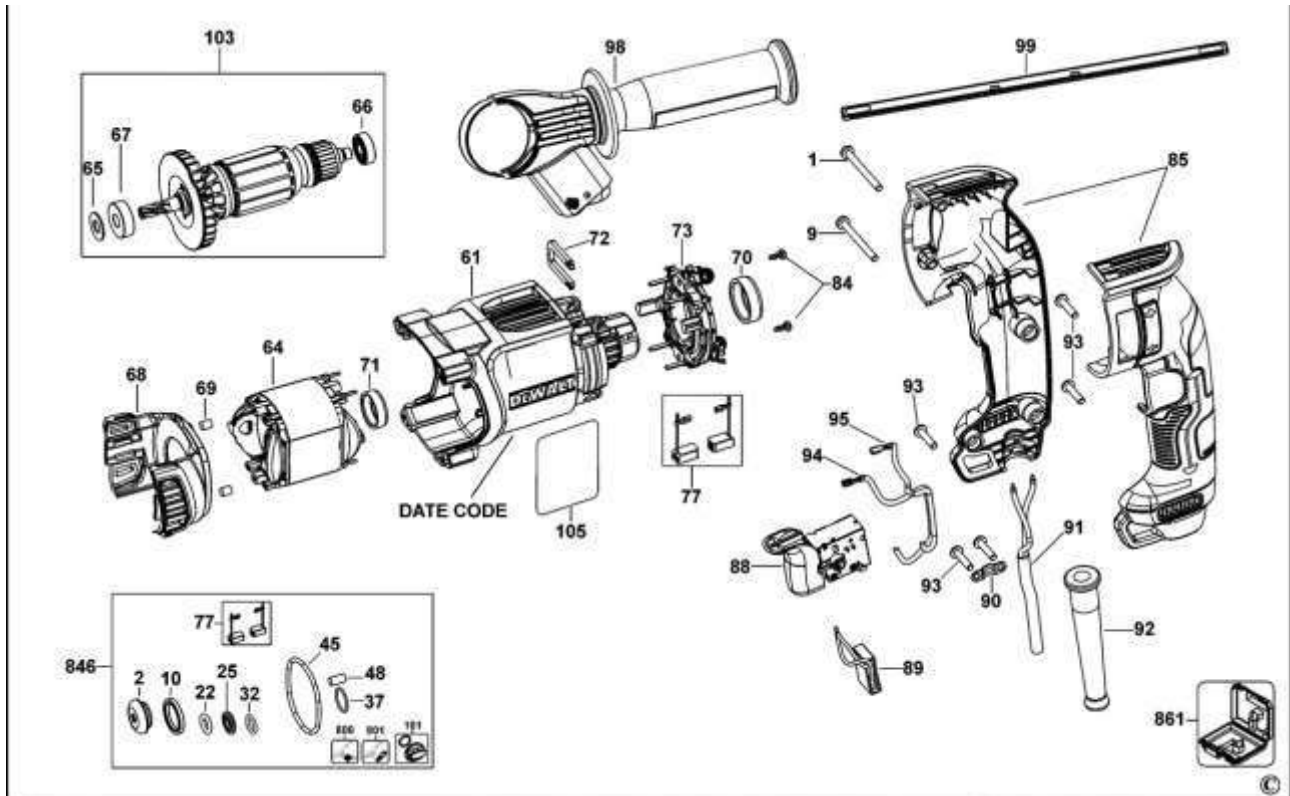

Part Lists & Sheme Rotary hammer SDS plus 710 W, DEWALT D25032K

Handle switch sa:

Gearbox:

**Part Lists & Sheme Rotary hammer SDS plus 710 W, DEWALT
D25032K**

Item No.	Product Number	Qty Per	Product Description	Type
1	N325879	1	SCREW M4 X0.6 X 42 2 323489-00	1 CAP
3	579212-00	1	RING	
4	N163578	1	TUBE	
5	583890-00	1	BALL 7MM	
6	578387-00	1	WASHER	
7	871690	1	SPRING	
8	N417729	1	HOUSING FRONT	2 MODE OPP
9	330065-16	1	SCREW	M4 X 45 T20
10	327141-06	1	SEAL 28 DIA 11 N020023	1 BEARING SPINDLE
13	1005788-00	1	WASHER	
17	589350-00	1	WASHER	
18	N264677	1	SPRING	
19	N417735	1	LOCKING RING	
20	N417737	1	GEAR	44T
21	N406151	1	LOCKING RING	
22	N394276	1	O RING 13 X 4 23 1005804-00	1 TUBE GUIDE
24	N417744	1	BEAT PIECE	
25	1005808-00	1	RING CATCH 26 327087-00	1 WASHER
27	N294259	1	RING 24.3 X 2MM DIA	
28	N267565	1	RING	
29	N417745	1	BEARING	
32	N264642	1	O RING 14 X 31 33	N417749 1
			PISTON	
34	1005842-00	1	WASHER	U
35	N325041	1	BEARING SPINDLE	
36	N495931	1	HOUSING BEARING	
37	N264673	1	O RING 22 X 2	
38	N418019	1	INTERSHAFT SA	
44	1005844-00	1	WASHER	

836 1003960-99 1 S.T.CIRCLIP REMOVER