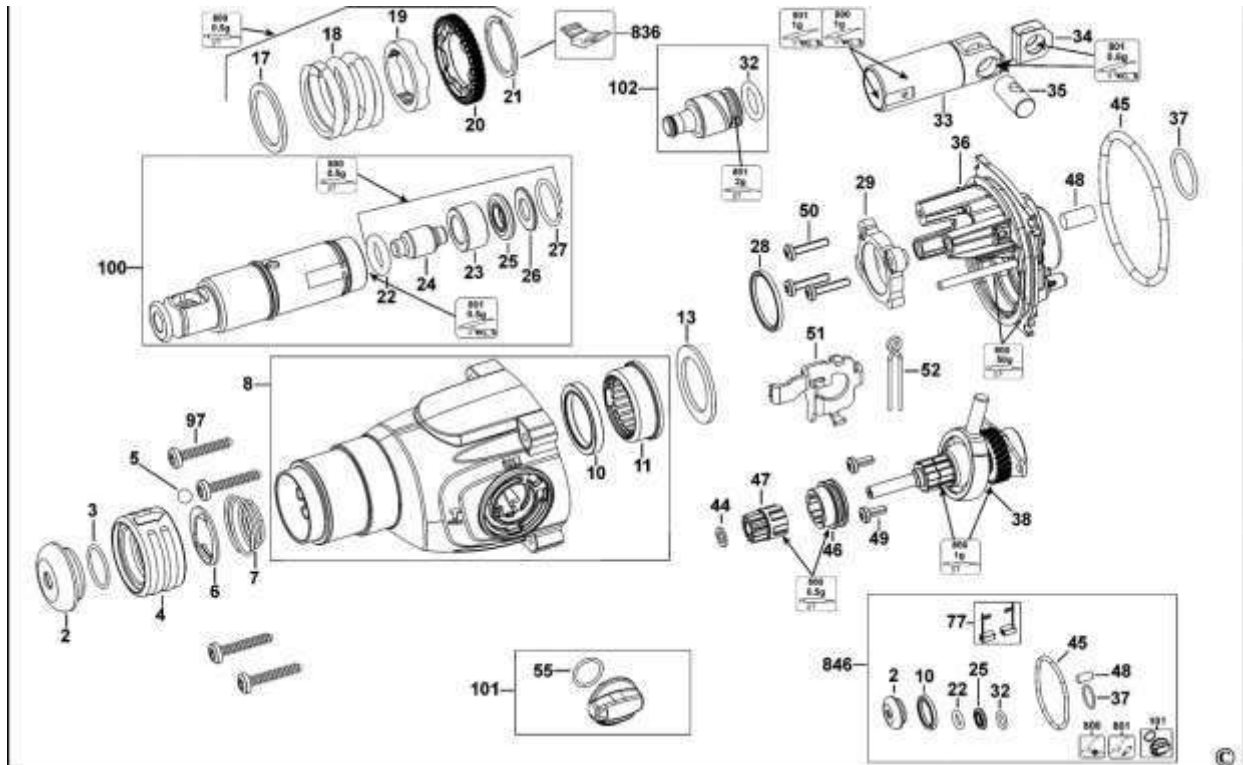

Part Lists & Sheme Rotary hammer SDS plus 710 W, DEWALT D25032K

Handle switch sa:

Gearbox:

**Part Lists & Sheme Rotary hammer SDS plus 710 W, DEWALT
D25032K**

Item No.	Product Number	Qty Per	Product Description	Type
1	N325879	1	SCREW M4 X0.6 X 42 2 323489-00	1 CAP
3	579212-00	1	RING	
4	N163578	1	TUBE	
5	583890-00	1	BALL 7MM	
6	578387-00	1	WASHER	
7	871690	1	SPRING	
8	N417729	1	HOUSING FRONT	2 MODE OPP
9	330065-16	1	SCREW	M4 X 45 T20
10	327141-06	1	SEAL 28 DIA 11 N020023	1 BEARING SPINDLE
13	1005788-00	1	WASHER	
17	589350-00	1	WASHER	
18	N264677	1	SPRING	
19	N417735	1	LOCKING RING	
20	N417737	1	GEAR	44T
21	N406151	1	LOCKING RING	
22	N394276	1	O RING 13 X 4 23 1005804-00	1 TUBE GUIDE
24	N417744	1	BEAT PIECE	
25	1005808-00	1	RING CATCH 26 327087-00	1 WASHER
27	N294259	1	RING 24.3 X 2MM DIA	
28	N267565	1	RING	
29	N417745	1	BEARING	
32	N264642	1	O RING 14 X 31 33	N417749 1
			PISTON	
34	1005842-00	1	WASHER	U
35	N325041	1	BEARING SPINDLE	
36	N495931	1	HOUSING BEARING	
37	N264673	1	O RING 22 X 2	
38	N418019	1	INTERSHAFT SA	
44	1005844-00	1	WASHER	