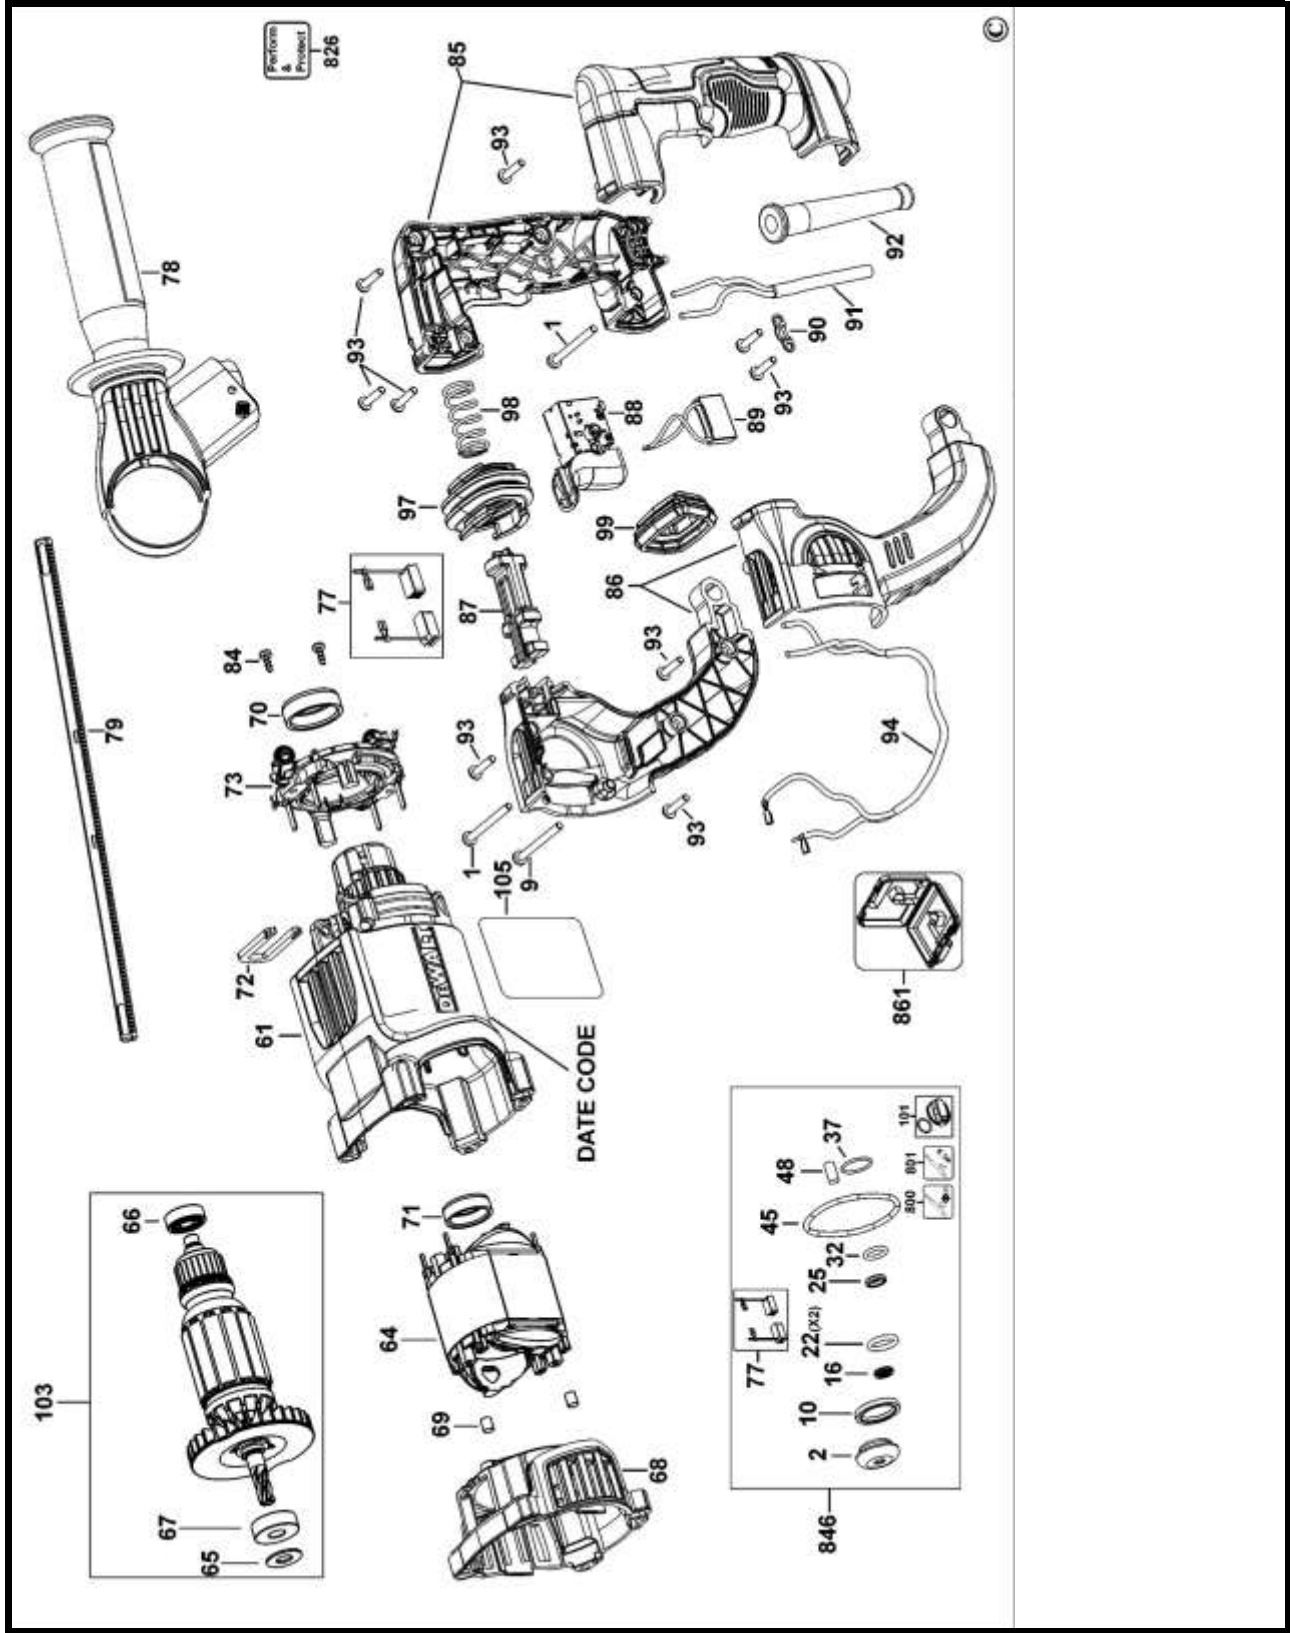

PartsList D25263 ROTARYHAMMER 1

Item	PartNumber	Qty	PartDescription	GeneralDescription	OtherInfo	RepairInst	Markets
84	N086775	2	SCREW	M3X8THDFORM	TODATE	No	
84	N475466	2	SCREW	M3.12X16	CDWK32 FRDATE	No	
85	N418016	1	CLAMSHELLSET	DANTIVIB	CDWK32	No	QS
86	N418017	1	CLAMSHELLSET	DANTIVIB		No	QS
87	N152623	1	STOP			No	
88	N364920	1	SWITCH240V	NONLOCKON		No	QS
89	320842-19	1	CAPACITOR				QS
90	329301-00	1	CORDCLAMP				
91	N154294	1	CORDSET(EURO)				QS
92	N542553	1	CORDPROTECTOR			No	
92	N542553	1	CORDPROTECTOR			No	
93	330065-08	9	SCREW	M4X18T20		No	
94	N319779	1	LEADSA			No	QS
97	N377886	1	BELLOWS	UPPER		No	
98	N106188	1	SPRINGCOMPRESSION			No	
99	N377887	1	BELLOWS	LOWER		No	
100	N418052	1	SPINDLESA			No	
101	N417861	1	SELECTORSA			No	
102	N418036	1	RAMSA	22MMHPP		No	
103	N566868	1	ARMATURE230V			No	QS
104	N417853	1	COLLAR			No	
105	N393595	1	RATINGPLATE	QS		No	QS
118	N417734	1	HOUSINGSA	3MODEHPP		No	
800	870889-02	1	GREASE90GMS	ParagonEP1/2		No	
801	487130-04	1	GREASE10GMS	GLK-FLUID249NLGI000		No	
826	N196274	1	LABEL	Perform&Protect		No	QS
836	596005-99	1	S.T.CIRCLIPREMOVER			No	
836	1003924-99	1	S.T.CIRCLIPREMOVER			No	
836	1003925-99	1	S.T.CIRCLIPINSERTER			No	
846	N418457	1	SERVICEKIT230V	230V		No	QS
861	N390354	1	KITBOX			No	QS

PartsList D25263 ROTARYHAMMER 1

Item PartNumber Qty PartDescription GeneralDescription OtherInfo RepairInst Markets