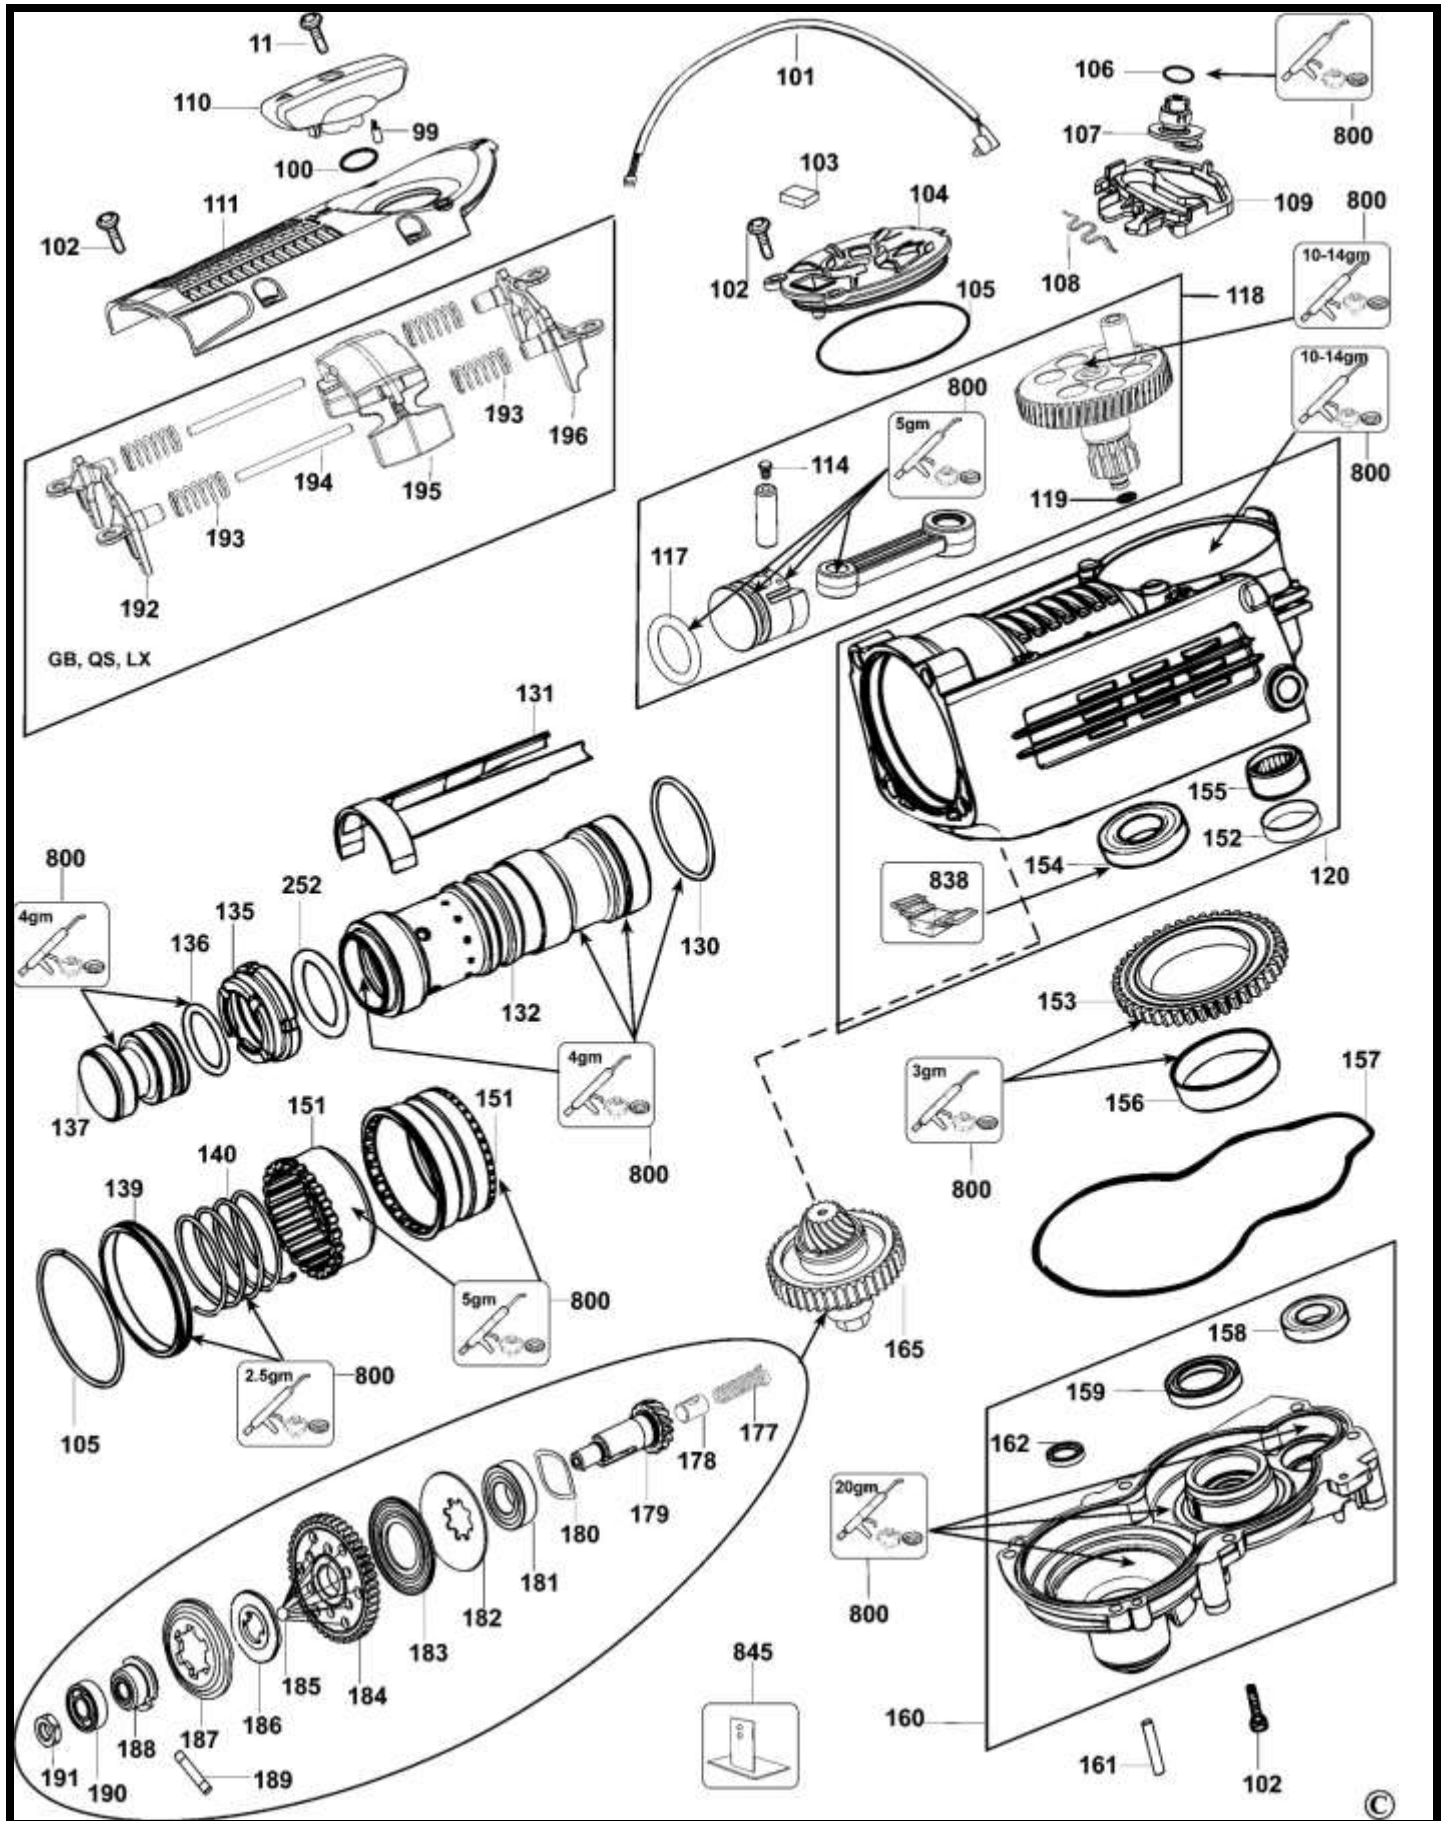

PartsList D25701K ROTARYHAMMER 2

Item PartNumber Qty PartDescription GeneralDescription OtherInfo RepairInst Markets