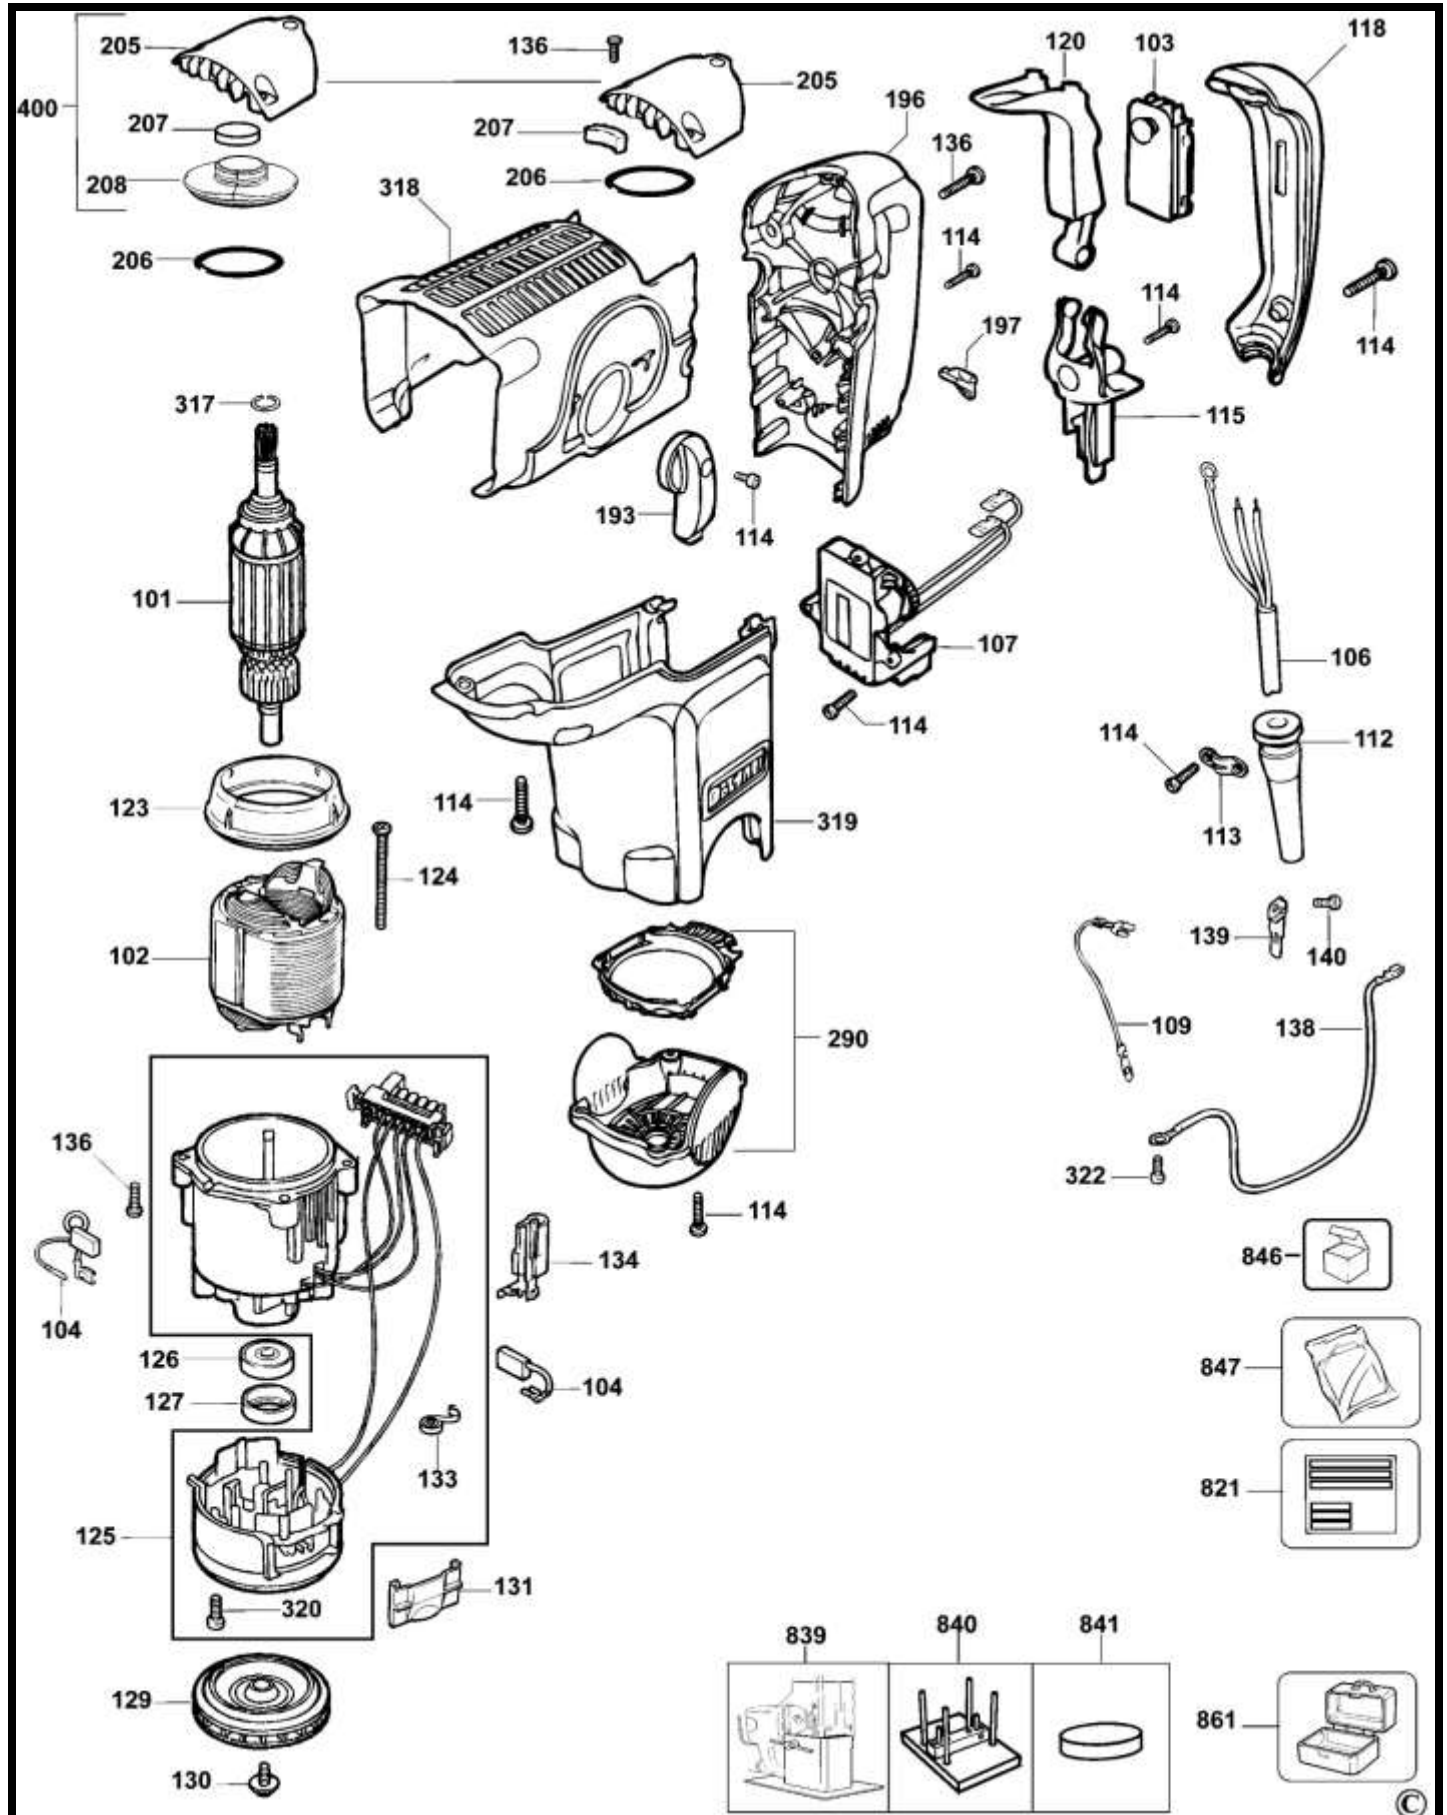

PartsList D25600K ROTARYHAMMER 2

Item	PartNumber	Qty	PartDescription	GeneralDescription	OtherInfo	RepairInst	Markets
		1				No	
		1				No