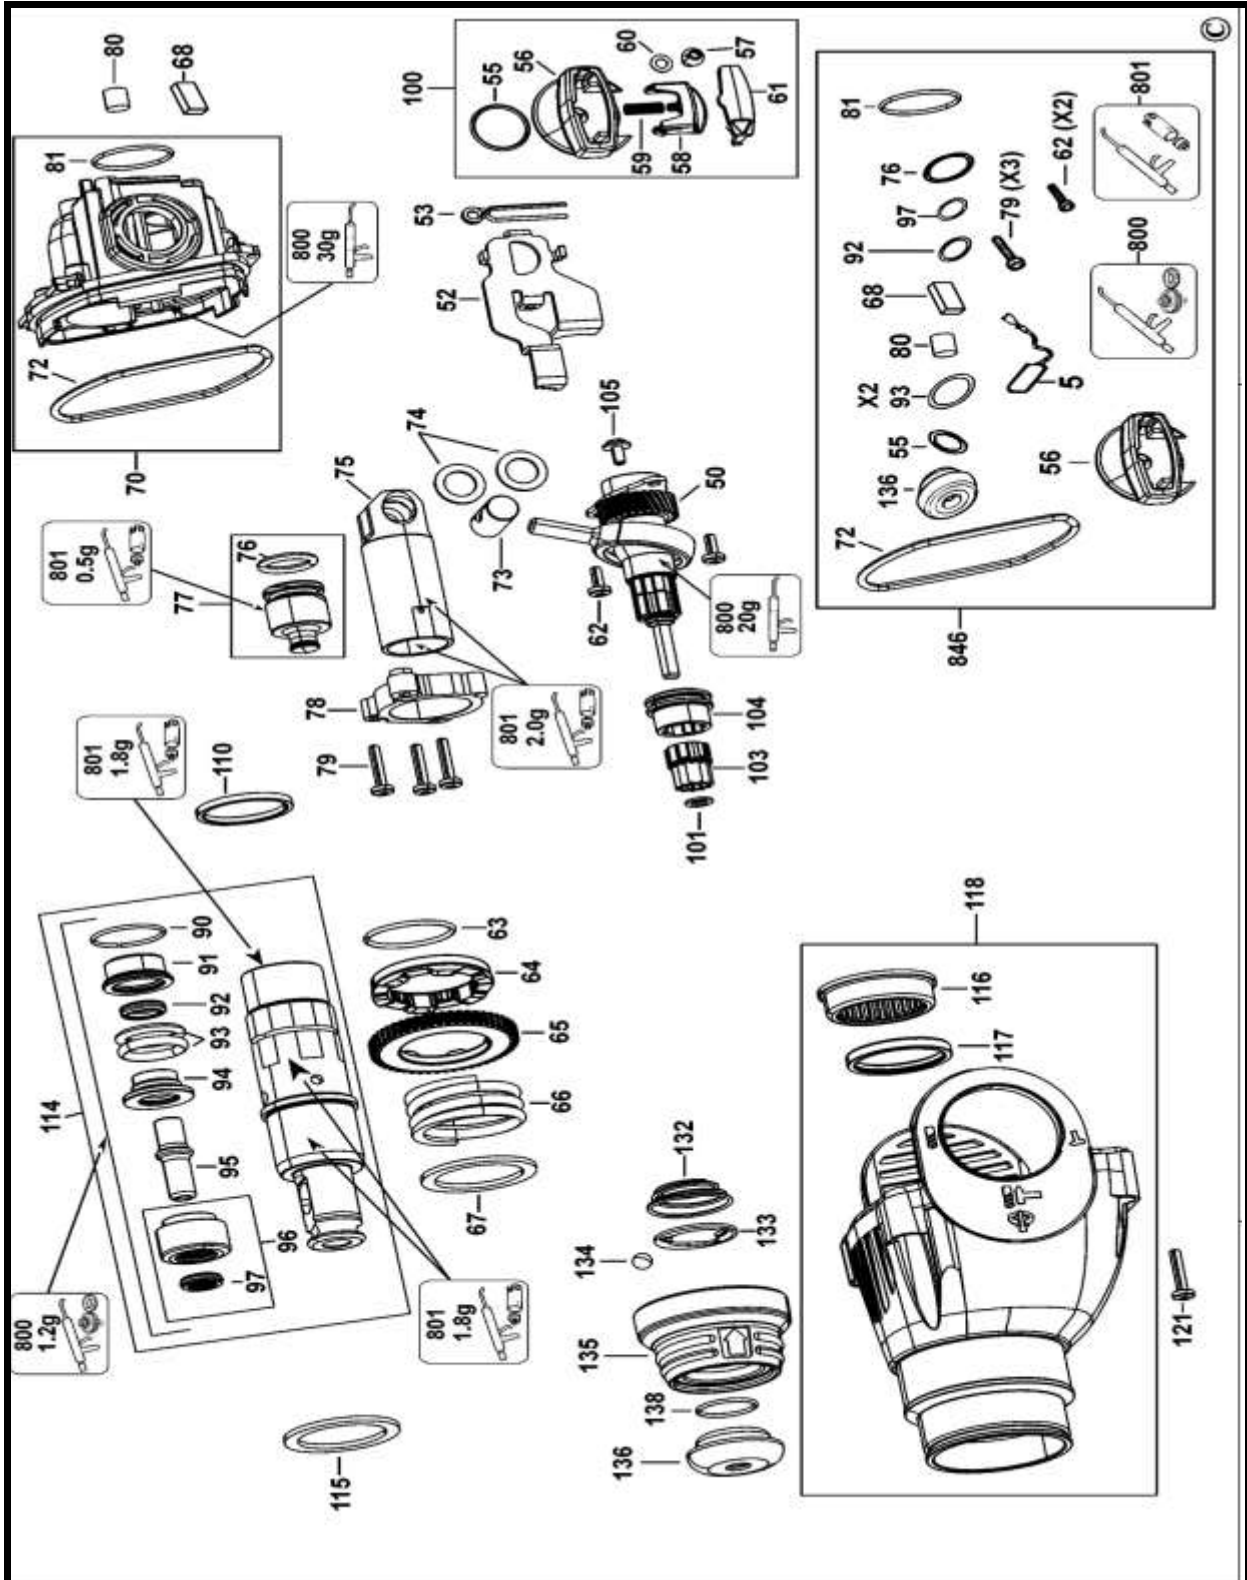

PartsList D25123K ROTARYHAMMER 1

Item	PartNumber	Qty	PartDescription	GeneralDescription	OtherInfo	RepairInst	Markets
		1				No	
		1				No	
		1				No