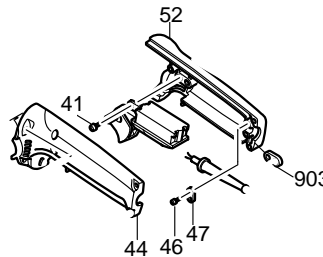

Item No.	Part No.	Qty. Used	Description	Item No.	Part No.	Qty. Used	Description
1	*****	4	PAN HEAD SCREW M5X25	37	*****	1	MOTOR HOUSING (INC. 17)
2	**	1	TOOL REST	38	191945-4	1	CARBON BRUSH CB-124
3	**	1	GEAR HOUSING CPL. (INC. 19)	39	643600-9	2	BRUSH HOLDER CAP 6-10
7	181737-9	1	SPIRAL BEVEL GEAR SET (INC. 21)	40	651128-3	1	SWITCH C3D-15AS
8	211088-7	1	BALL BEARING 6000DDW	41	*	2	SCREW M4X10
9	341681-4	1	PLATE	42	*****	2	PAN HEAD SCREW M5X28
10	254002-0	1	WOODRUFF KEY 3	43	911143-2	3	PAN HEAD SCREW M4X22
11	241517-6	1	FAN 70	44	*	1	HANDLE SET (INC. 52)
12	516091-6	1	ARMATURE ASS'Y 115V (INC. 11,13,14)	46	*	2	TAPPING SCREW 4X18
13	681613-2	1	INSULATION WASHER	47	*	1	STRAIN RELIEF
14	210005-4	1	BALL BEARING 608DDW	48	664064-4	1	POWER SUPPLY CORD AWG#18-2-2.5
15	522516-0	1	FIELD ASS'Y 115V (INC. 16)	49	682503-2	1	CORD GUARD 8-90
16	654019-7	2	GARTER SPRING	50	911248-8	2	PAN HEAD SCREW M5X28
17	263014-2	1	RUBBER PIN 4	51	411876-4	1	BAFFLE PLATE
18	*****	2	PAN HEAD SCREW M5X65	52	*	1	HANDLE SET (INC. 44)
19	263002-9	1	RUBBER PIN 4	400	152492-0	1	GRIP 36 COMPLETE
20	961052-5	1	RETAINING RING S-12	903	*	1	STRAIN RELIEF
21	181737-9	1	SPIRAL BEVEL GEAR SET (INC. 7)				
22	962151-6	1	RETAINING RING R-32				
23	211129-9	1	BALL BEARING 6201DDW				
24	267126-3	1	FLAT WASHER 22				
25	443051-4	1	FELT RING 20				
26	254002-0	1	WOODRUFF KEY 3				
27	321336-7	1	SPINDLE				
28	251259-4	1	+ PAN HEAD SCREW M5X16				
30	315282-4	1	BEARING BOX				
31	266148-0	4	HEX. SOCKET HEAD BOLT M4X14				

ACCESSORIES

32	135040-0	1	WHEEL COVER ASS'Y (INC. 28)
33	***	1	INNER FLANGE 45
34	***	1	LOCK NUT 5/8-45
401	741407-8	1	DEPRESSED CENTER WHEEL 125-24
402	782412-6	1	LOCK NUT WRENCH 28

SERVICE CHANGE

1. Change on Handles and Screws.