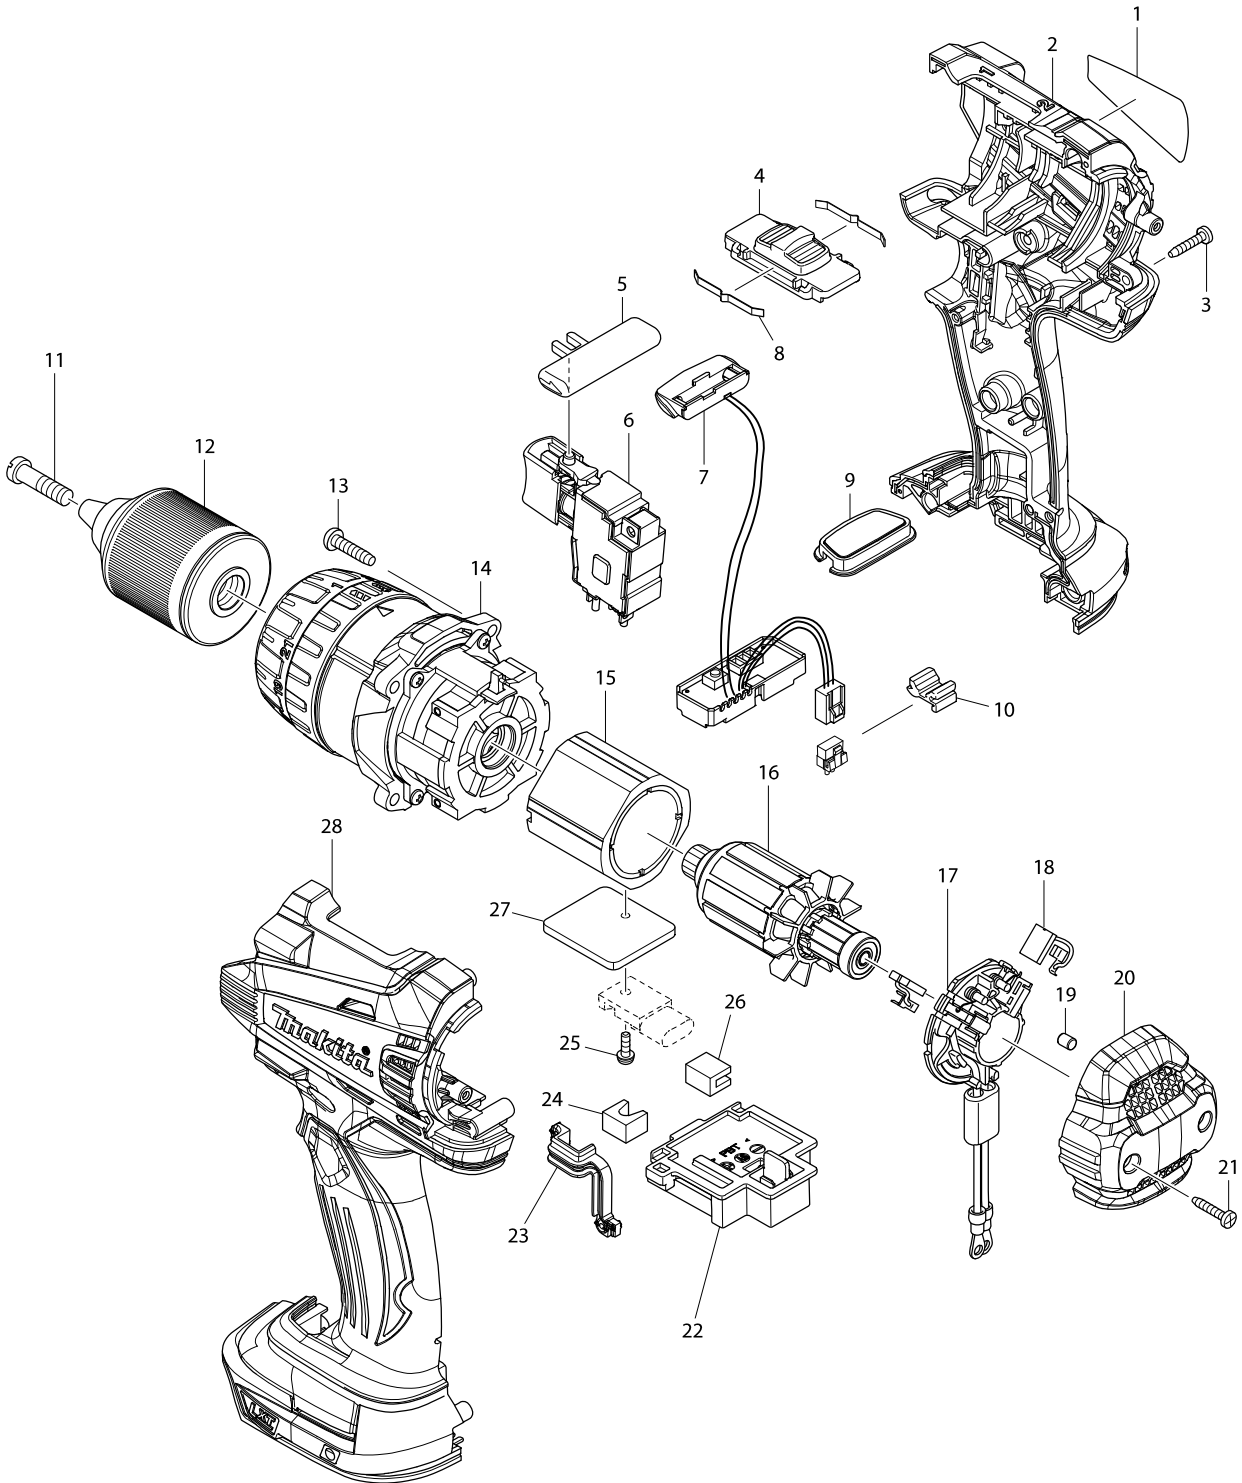

Model No. BDF448 CORDLESS DRIVER DRILL

Model No. BDF448 CORDLESS DRIVER DRILL

Item	Parts No.	Description	I/C	Qty	N/O	Sales	Purch.	Note
001	897125-7	BDF448 NAME PLATE		1				
002	187430-3	HOUSING SET		1				
C10	263005-3	RUBBER PIN 6		2				
C20	252126-6	HEX. LOCKING NUT M4-7		2				
D10		INC. 28						
003	266130-9	TAPPING SCREW BIND PT 3X16		7				
004	126100-9	SPEED CHANGE LEVER ASSEMBLY		1				
C10	233438-6	COMPRESSION SPRING 4		2				
005	419250-0	F/R CHANGE LEVER		1				
006	650682-4	SWITCH TG573FSB-3		1	*			
006-1	650724-4	SWITCH TG573FSB-3	<	1				
007	620137-3	LIGHT CIRCUIT		1				
008	232220-0	LEAF SPRING		2				
009	140963-9	SWITCH PLATE COMPLETE		1				
010	424026-2	CUSHION		1	*			
010-1	424476-1	CUSHION	<	1				
011	251468-5	- FLAT HEAD SCREW M6X22		1				
012	766015-4	KEYLESS DRILL CHUCK 13		1				
013	265995-6	TAPPING SCREW 4X18		4				
014	126098-0	GEAR ASSEMBLY		1				
015	638989-8	YOKE UNIT		1				
016	619299-2	ARMATURE		1				
017	638614-1	BRUSH HOLDER COMPLETE		1				
018	194427-5	CARBON BRUSH CB-440		1				
019	263032-0	RUBBER PIN 4		2				
020	453394-6	REAR COVER		1				
021	266130-9	TAPPING SCREW BIND PT 3X16		2				
022	643866-1	TERMINAL		1				
023	424430-5	SEAL		1				
024	423422-1	SPONGE A		1				
025	911013-5	PAN HEAD SCREW M3X10		1				
026	423423-9	SPONGE B		1				
027	689176-2	HEAT SINK		1				
028	187430-3	HOUSING SET		1				
C10	263005-3	RUBBER PIN 6		2				
C20	252126-6	HEX. LOCKING NUT M4-7		2				
D10		INC. 2						
A01	126130-0	GRIP ASSEMBLY		1	*			
C10	154935-8	GRIP 36 COMPLETE		1	*			
C20	266750-9	SQUARE BOLT M8X100		1	*			
C30	346566-9	GRIP SPRING 60		1	*			
C40	453584-1	GRIP BASE 60		1	*			
A01-1	123258-5	GRIP ASSEMBLY	<	1				
C10	154935-8	GRIP 36 COMPLETE		1				
C20	266899-5	SQUARE BOLT M8X140		1				
C30	346566-9	GRIP SPRING 60		1				
C40	455189-3	GRIP BASE 60		1				
A02	251314-2	+ SCREW M4X12		2				