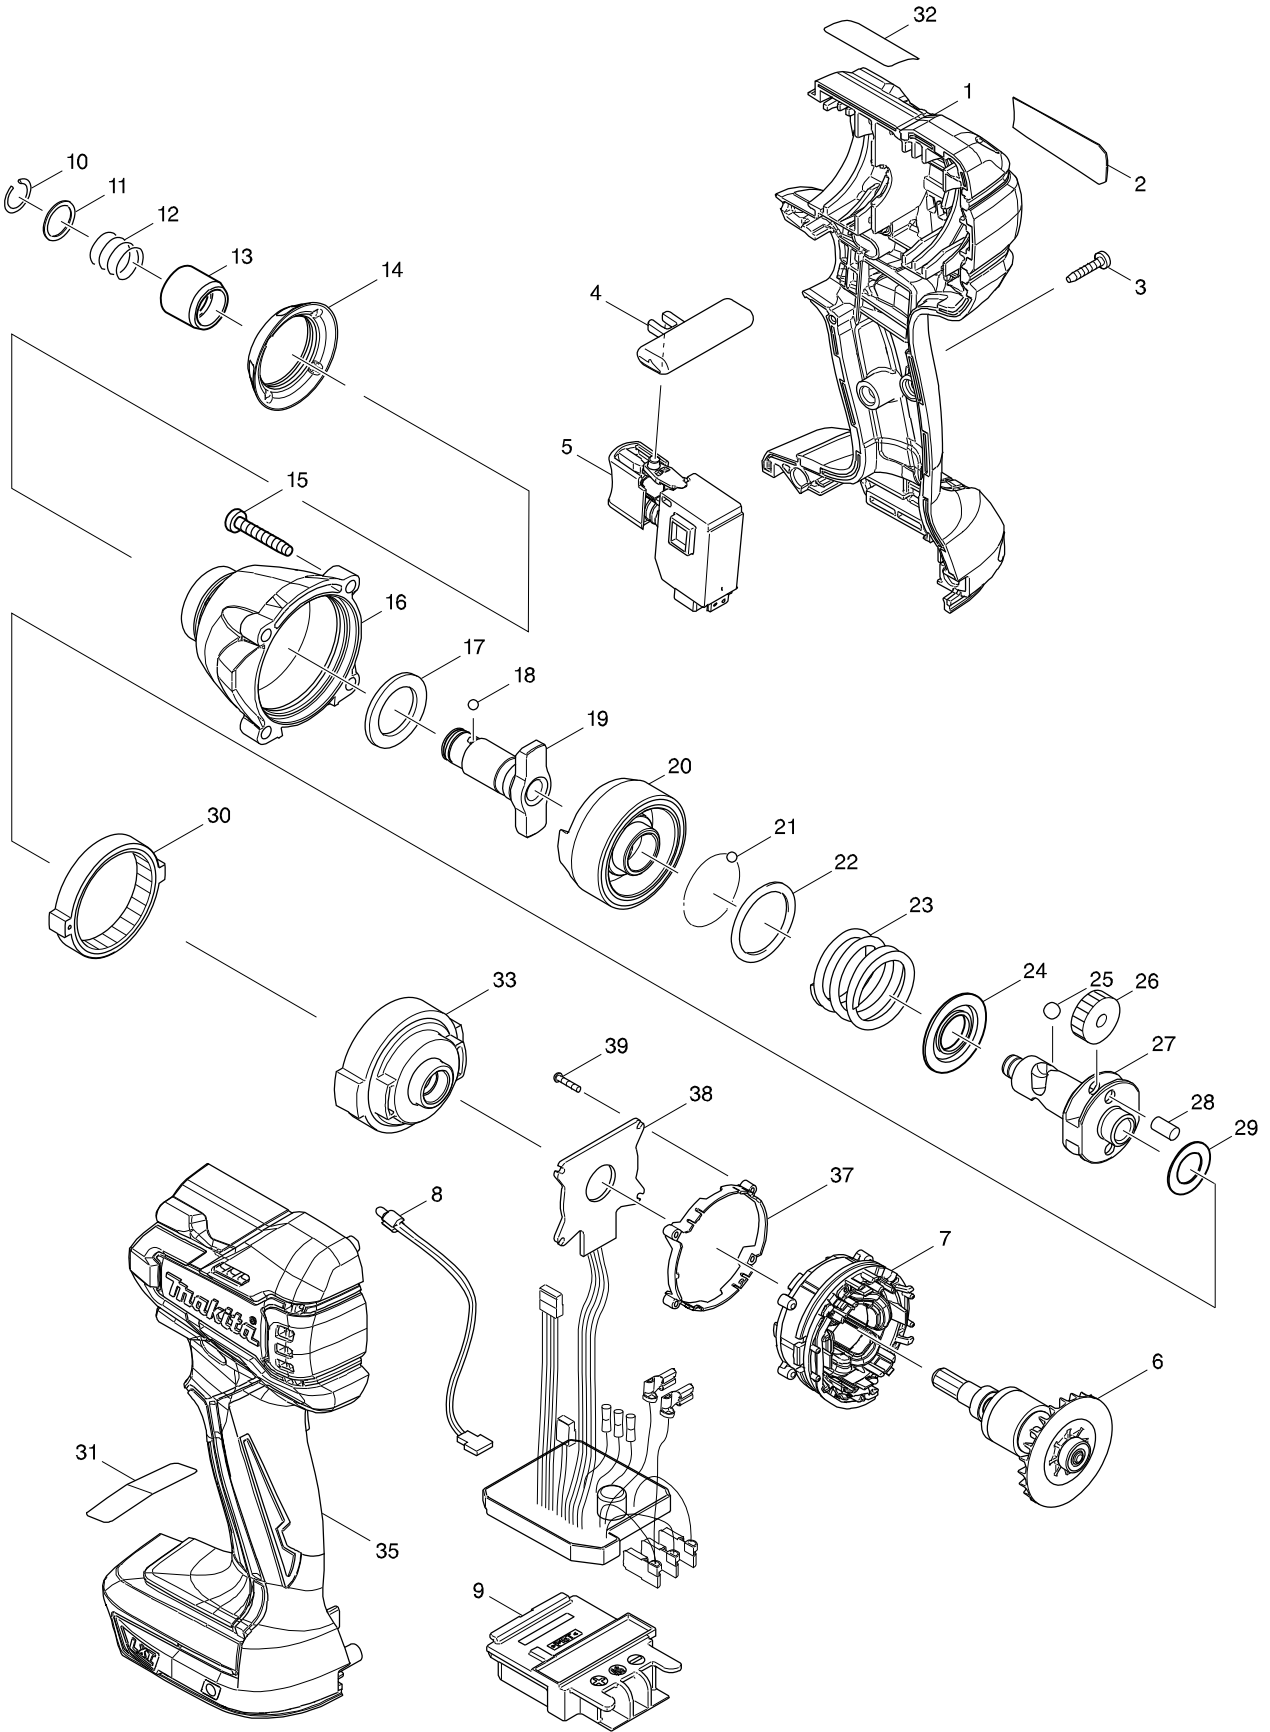

Model No. DTD129 CORDLESS IMPACT DRIVER

Item	Parts No.	Description	I/C	Qty	N/O	Opt. 1	Opt. 2	Note
001C	187455-7	HOUSING SET		1	*			
C10	263005-3	RUBBER PIN 6		2	*			
D10		INC. 35			*			
001D	187455-7	HOUSING SET		1	*			
C10	263005-3	RUBBER PIN 6		2	*			
D10		INC. 35			*			
001-1C	187455-7	HOUSING SET	O	1				
C10	263005-3	RUBBER PIN 6		2				
D10		INC. 35						
001-1D	187455-7	HOUSING SET	O	1				
C10	263005-3	RUBBER PIN 6		2				
D10		INC. 35						
001-1E	187455-7	HOUSING SET		1				
C10	263005-3	RUBBER PIN 6		2				
D10		INC. 35						
002	815A11-6	DTD129 NAME PLATE		1				
003	266429-2	TAPPING SCREW 3X16		8				
004	419041-9	F/R CHANGE LEVER		1				
005	650689-0	SWITCH C3JW-2B		1				
006	619303-7	ROTOR		1				
007	629959-8	STATOR		1				
008	620163-2	LED CIRCUIT		1	*			
008-1	620624-2	LED CIRCUIT	<	1				
009	643860-3	TERMINAL		1				
010	231951-8	RING SPRING 11		1				
011	267085-1	FLAT WASHER 12		1				
012	233005-7	COMPRESSION SPRING 13		1				
013	324420-7	SLEEVE		1				
014	424513-1	BUMPER		1				
015	266374-1	TAPPING SCREW 4X25		4				
016	141633-3	HAMMER CASE COMPLETE		1				
017	261151-6	NYLON WASHER 19		1				
018C	216001-0	STEEL BALL 3.5		2	*			
018D	216001-0	STEEL BALL 3.5		2	*			
018-1C	216040-0	STEEL BALL 3.5	O	2				
018-1D	216040-0	STEEL BALL 3.5	O	2				
018-1E	216040-0	STEEL BALL 3.5		2				
019	326111-6	ANVIL N		1				
020	326110-8	HAMMER		1				
021C	216001-0	STEEL BALL 3.5		24	*			
021D	216001-0	STEEL BALL 3.5		24	*			
021-1C	216040-0	STEEL BALL 3.5	O	24				
021-1D	216040-0	STEEL BALL 3.5	O	24				
021-1E	216040-0	STEEL BALL 3.5		24				
022	267175-0	FLAT WASHER 24		1				
023	233430-2	COMPRESSION SPRING 24		1				
024	267766-7	CUP WASHER 14		1				
025C	216011-7	STEEL BALL 5.6		2	*			