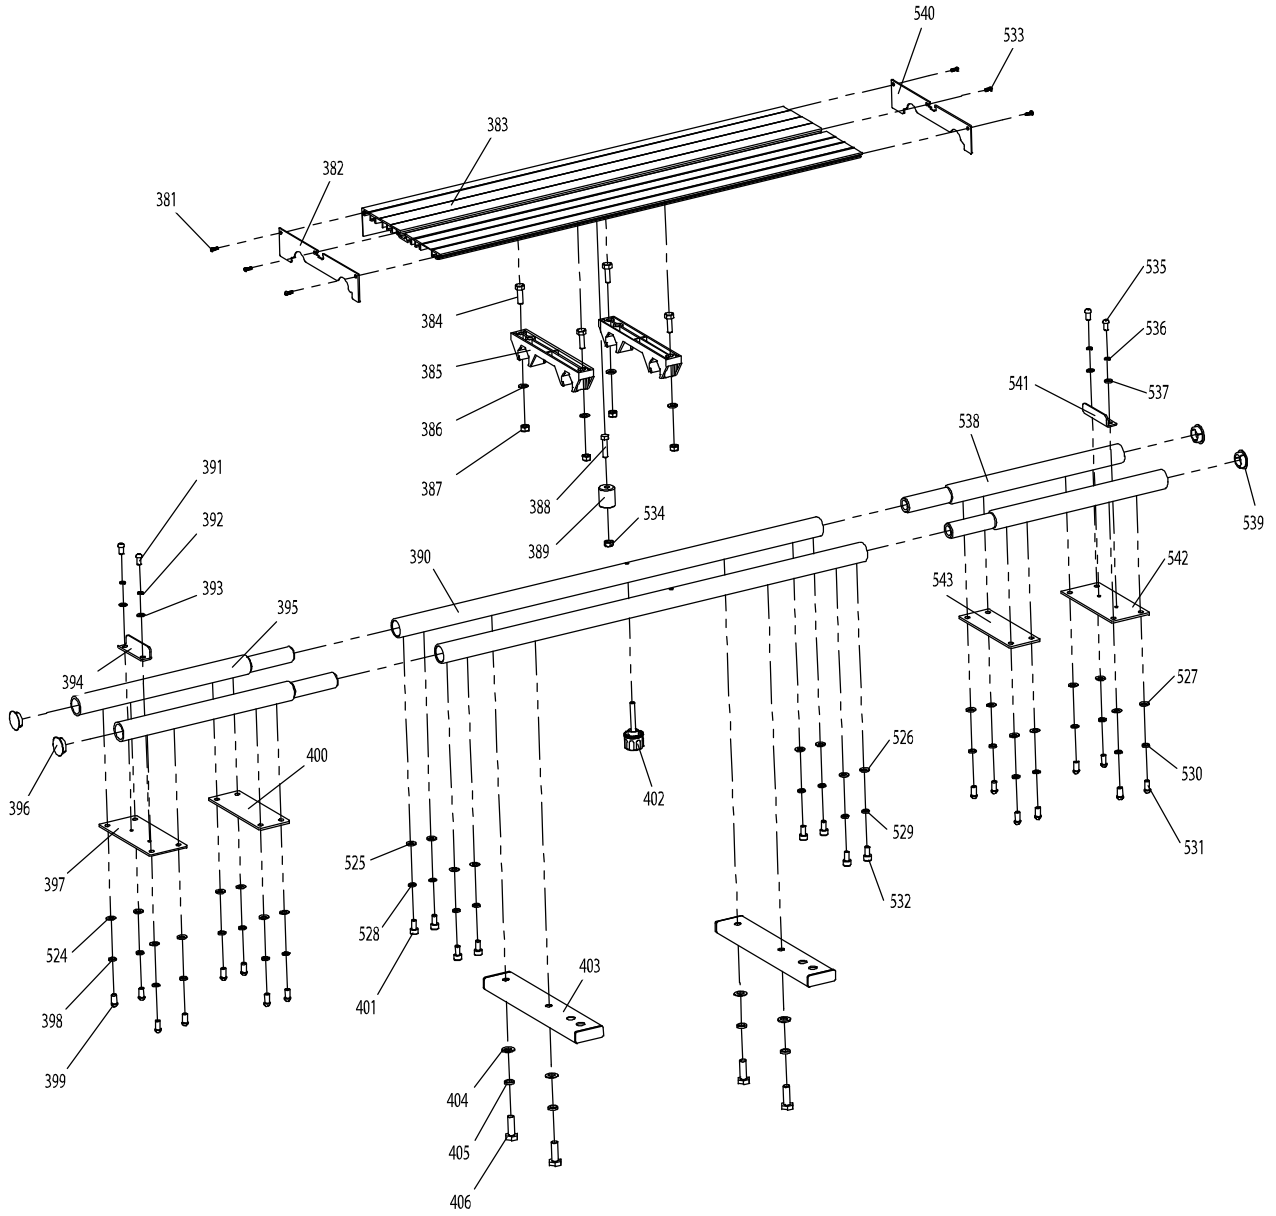

Model No. MLT100 TABLE SAW 255MM