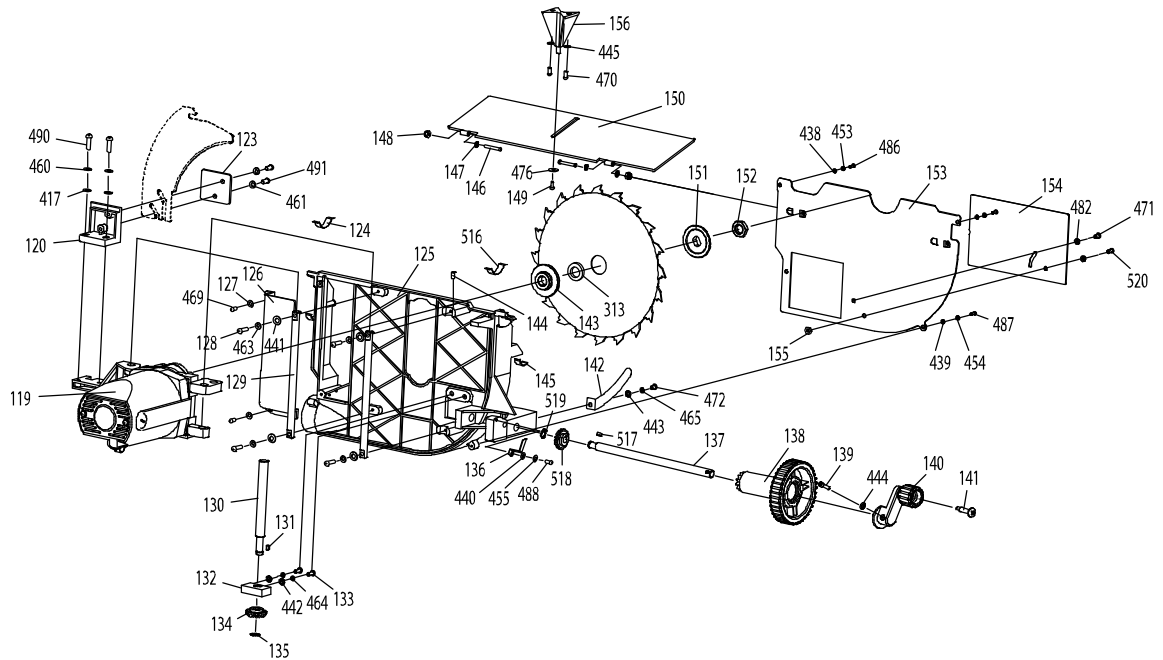

Model No. MLT100 TABLE SAW 255MM