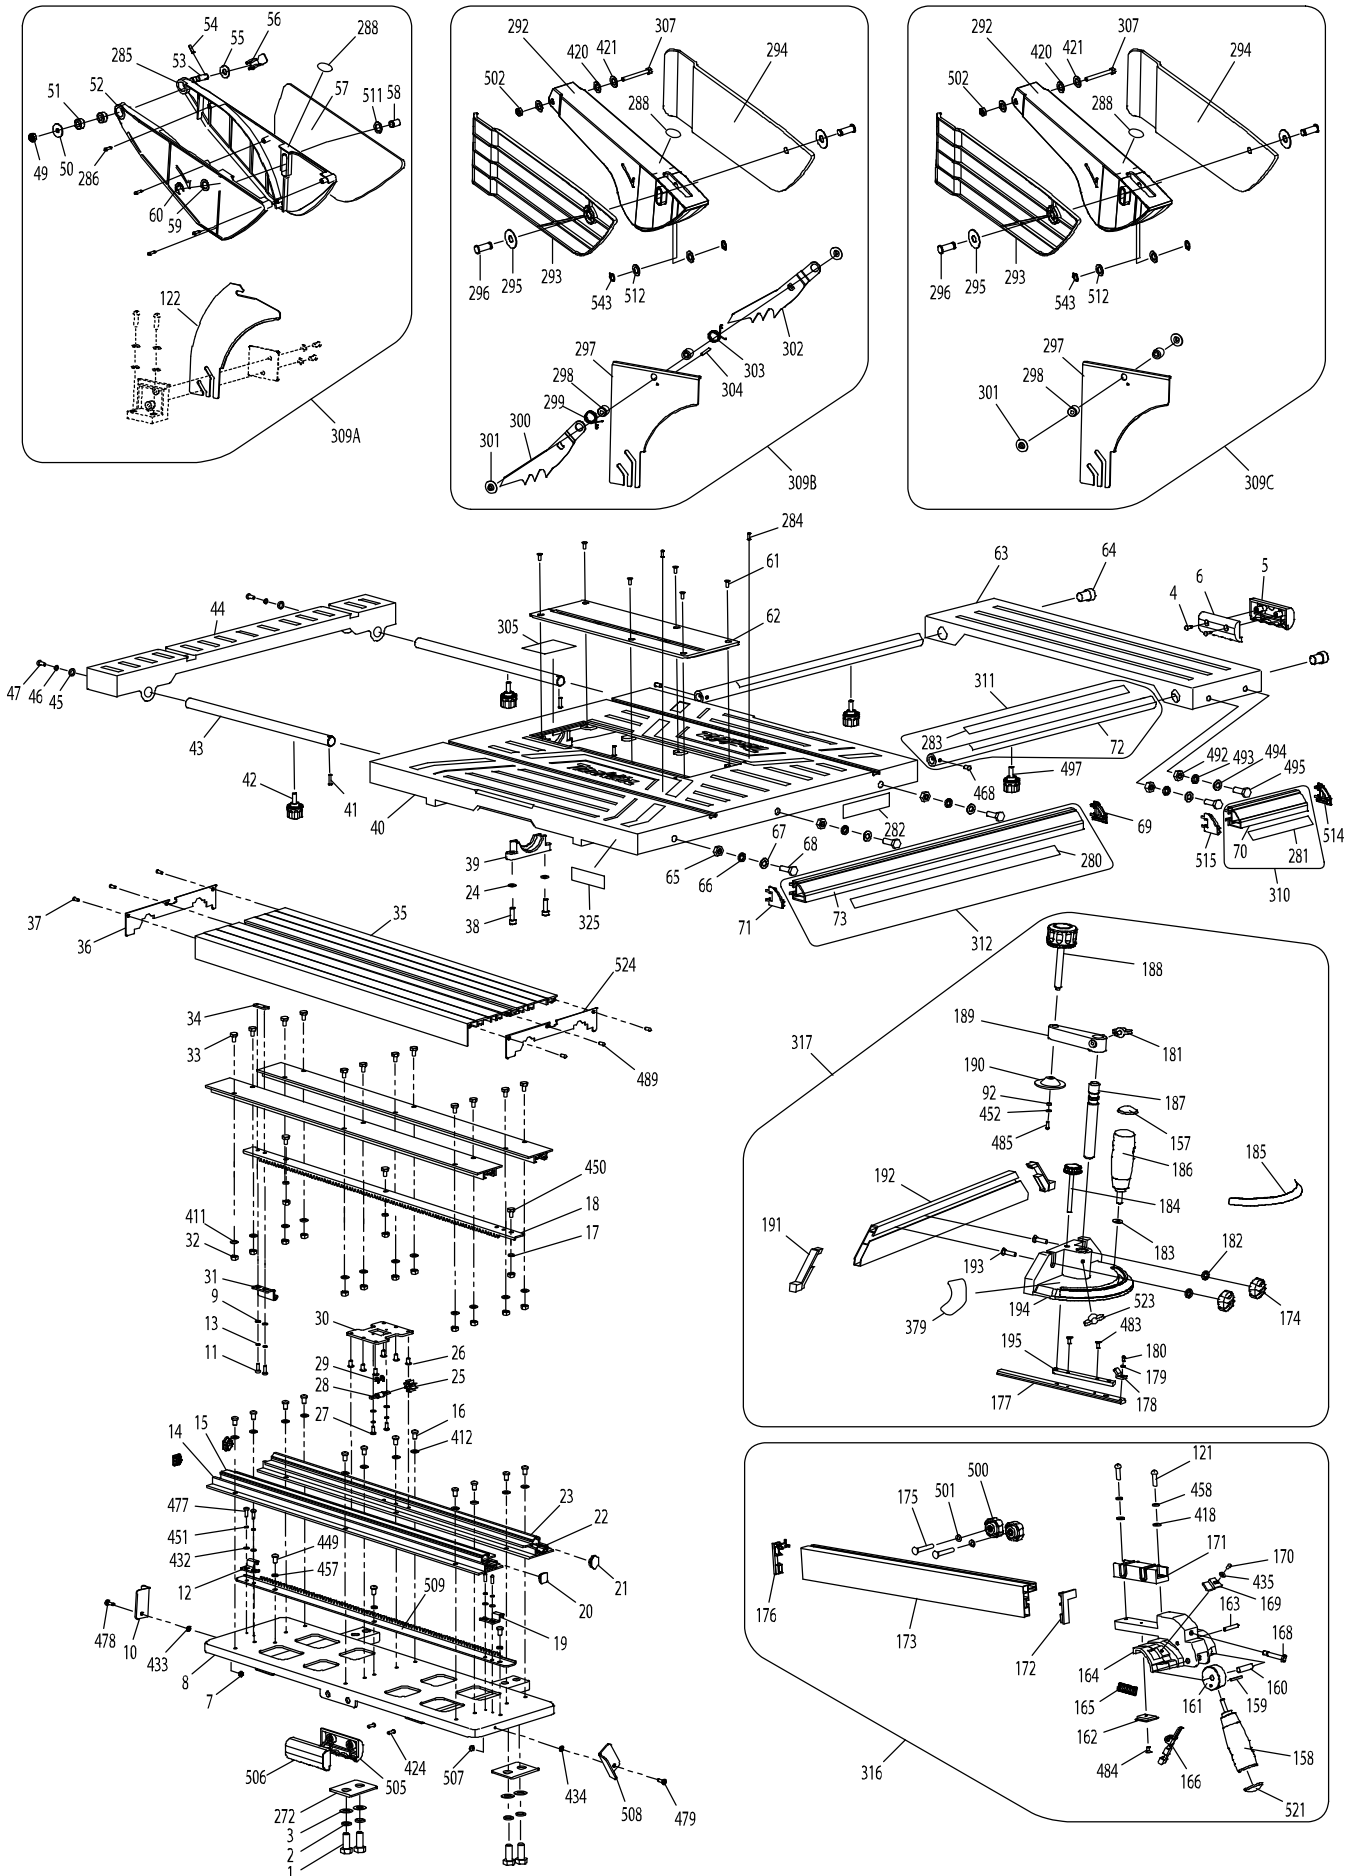

Model No. MLT100 TABLE SAW 255MM