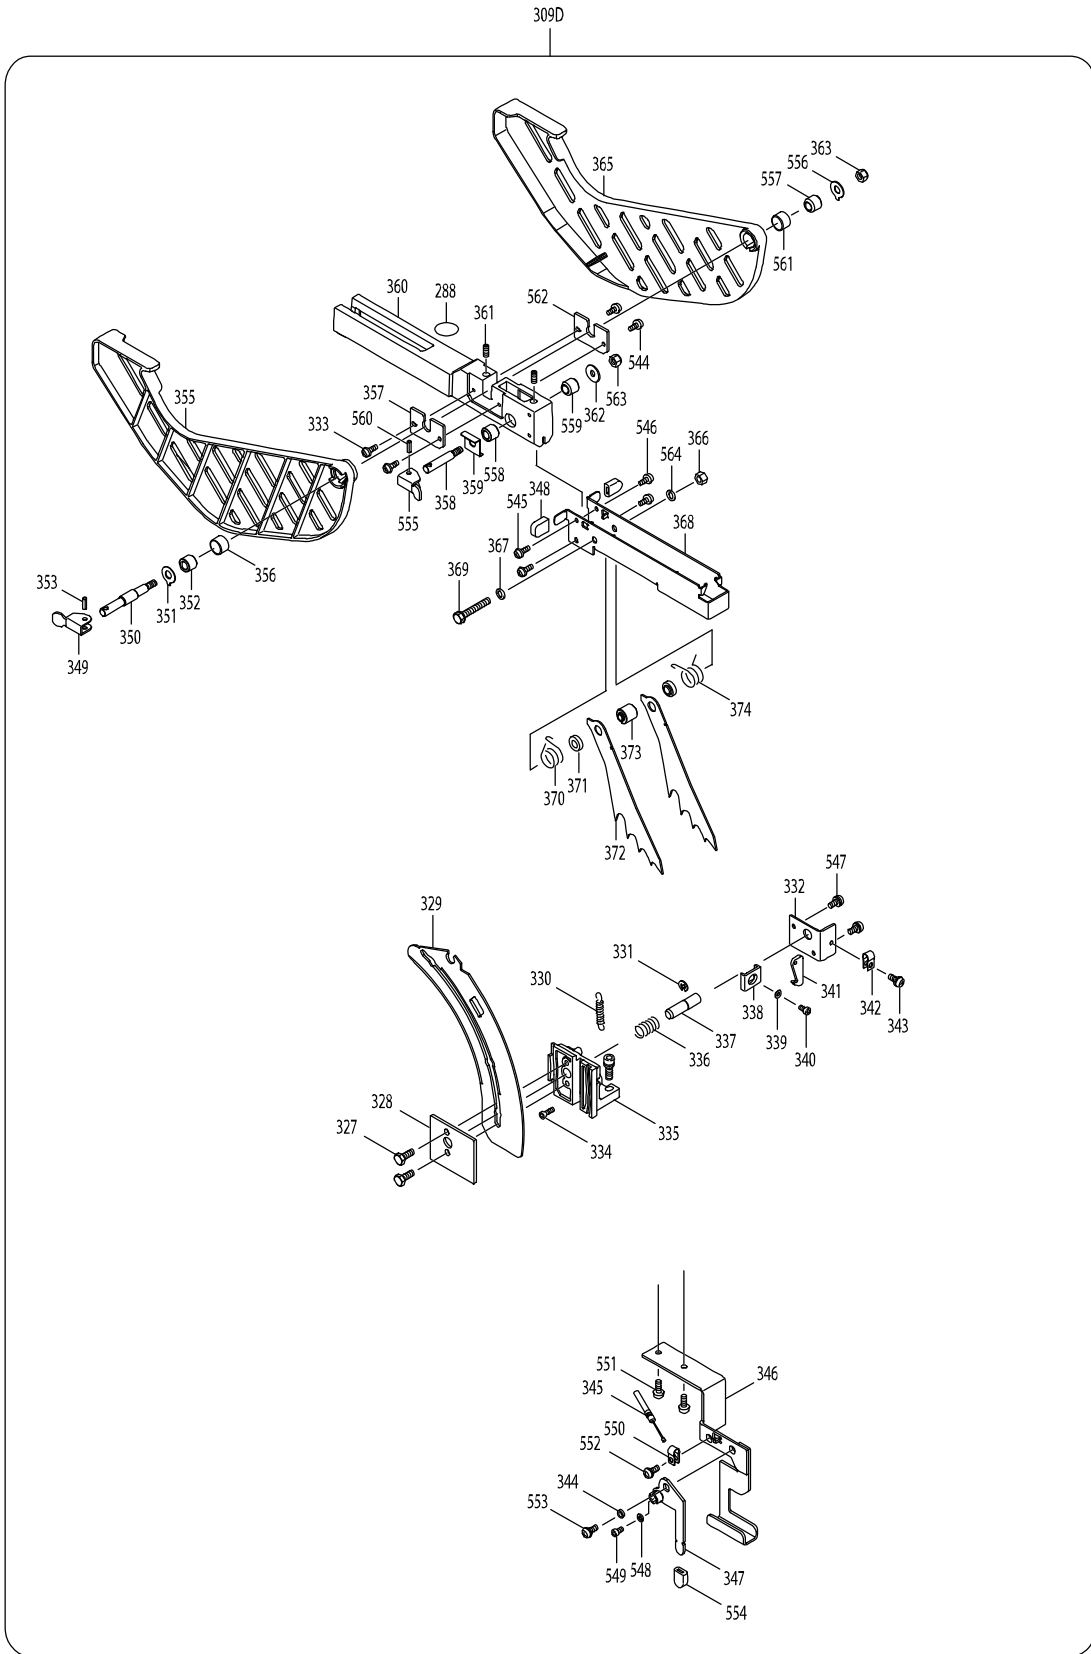

Model No. MLT100 TABLE SAW 255MM