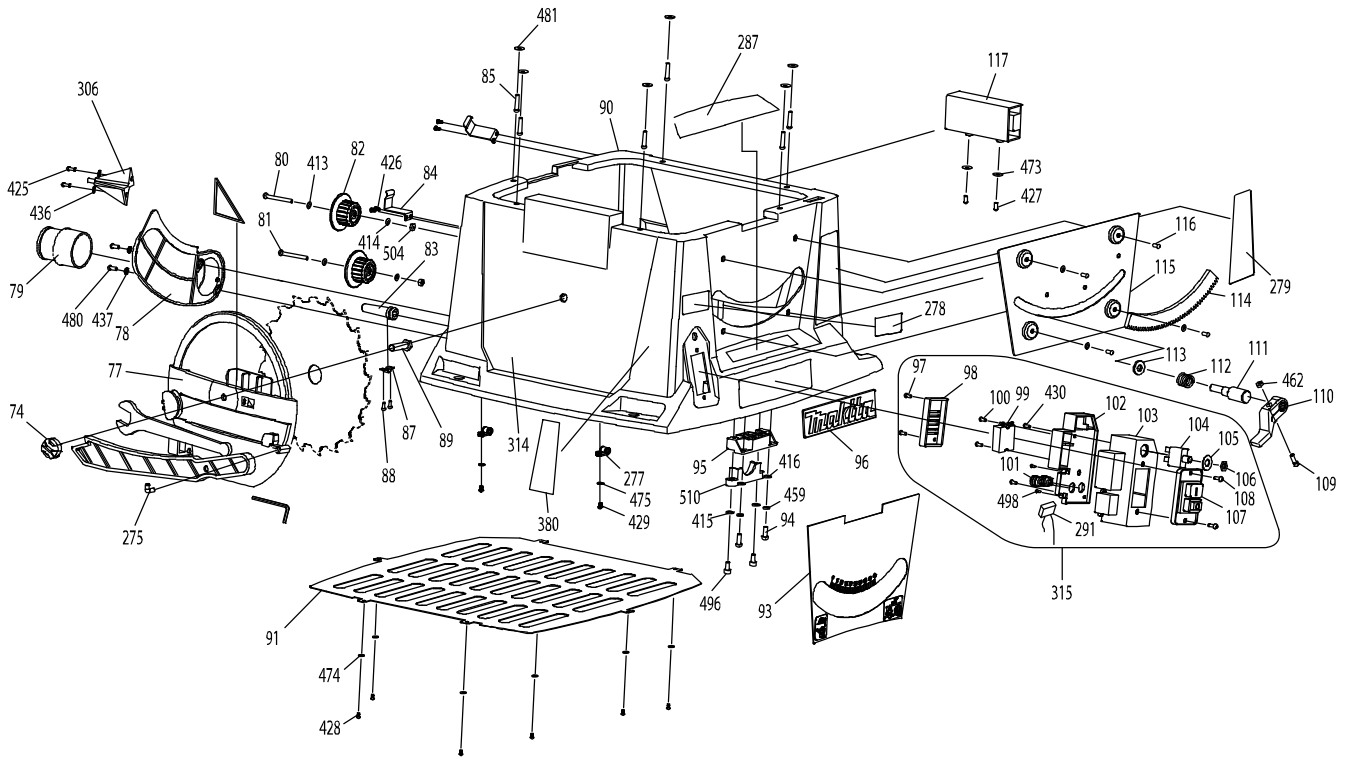

Model No. MLT100 TABLE SAW 255MM