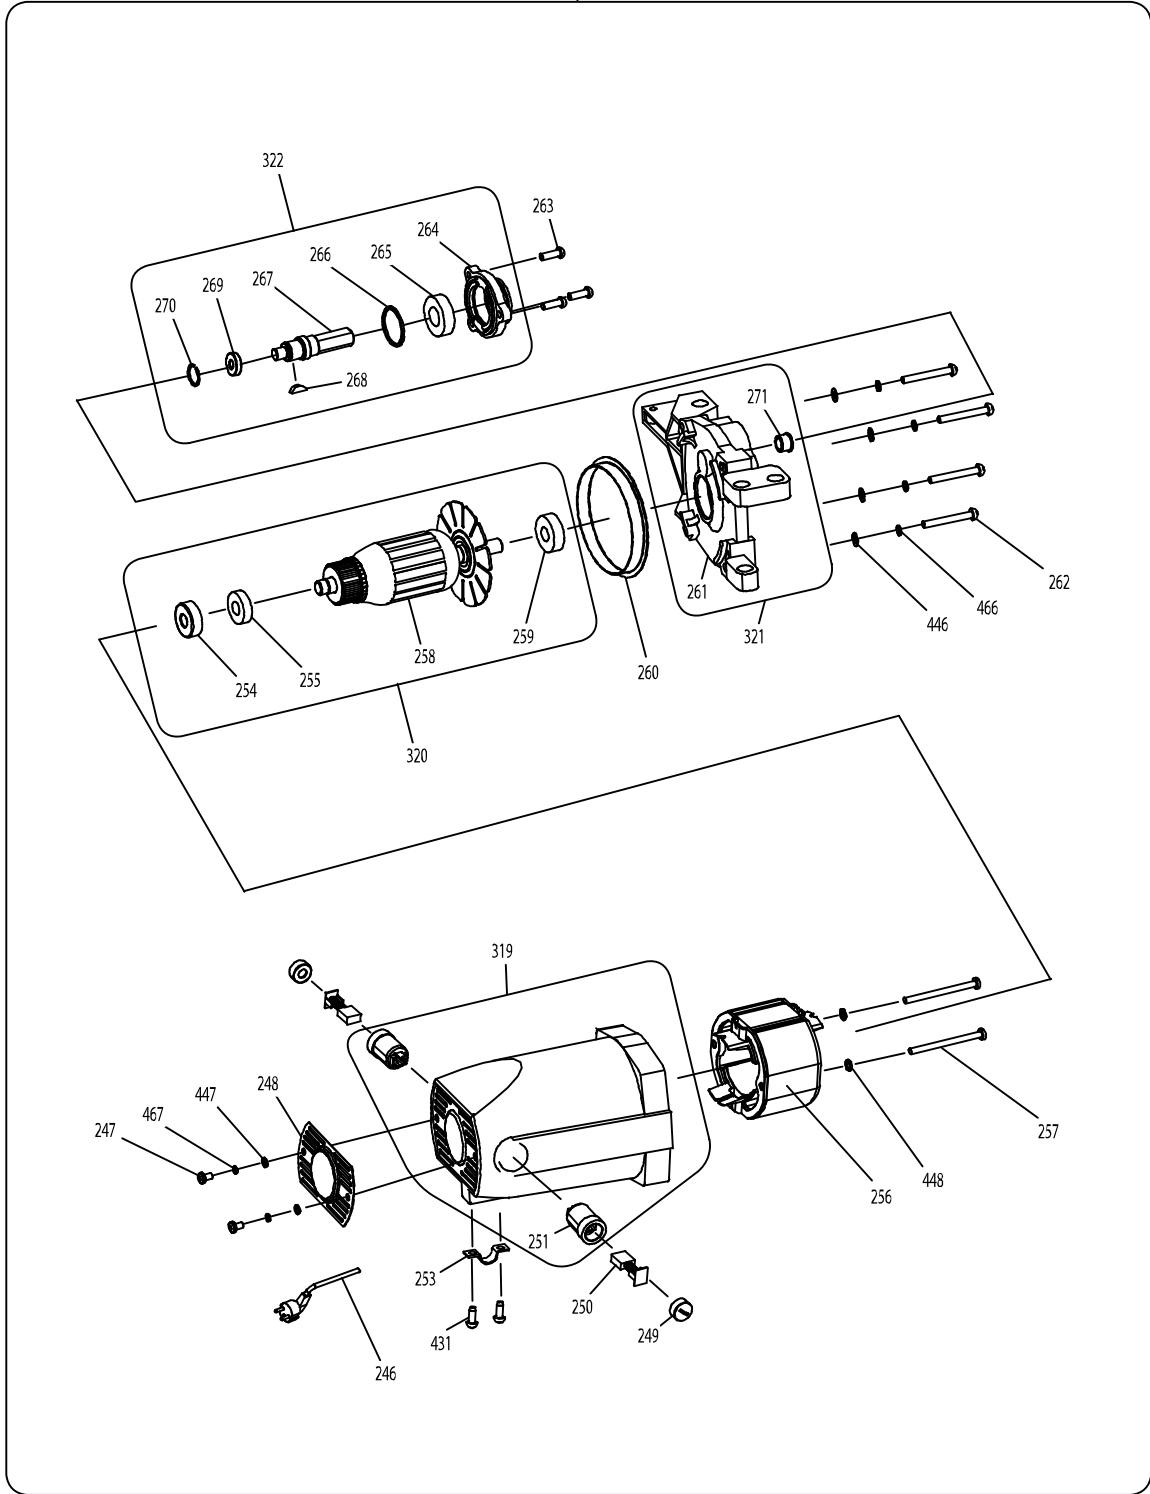

Model No. MLT100 TABLE SAW 255MM

119