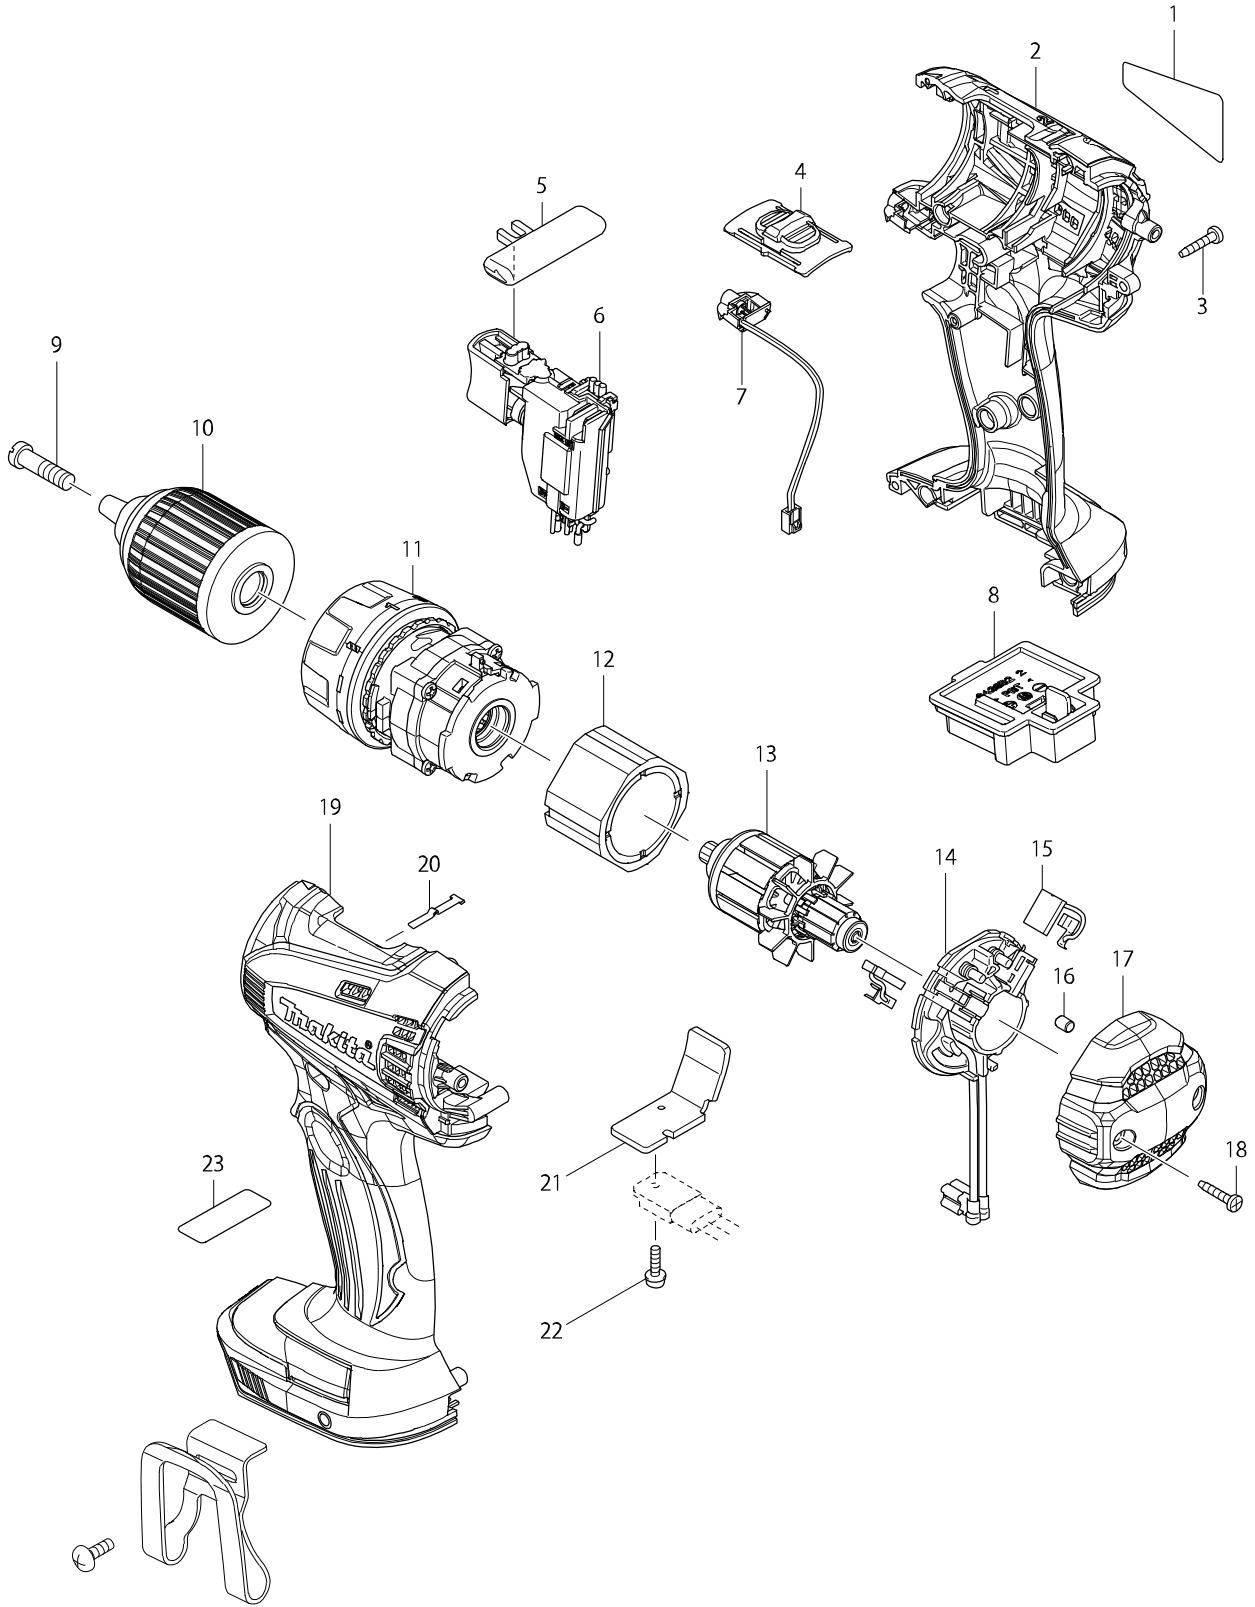

# Model No. DDF456 CORDLESS DRIVER DRILL

## Model : DDF456 CORDLESS DRIVER DRILL

Item	Sub	Parts No.	Parts Description	Qty
1		815C16-8	DDF456 NAME PLATE	1
2		188932-2	HOUSING SET INC. 19	1
3		266429-2	TAPPING SCREW 3X16	9
4		126289-3	SPEED CHANGE LEVER ASSEMBLY	1
4	C10	233438-6	COMPRESSION SPRING 4	2
5		419250-0	F/R CHANGE LEVER	1
006A		650637-9	SWITCH	1
006-1A		650731-7	SWITCH C3HZ-1A-TLMS	1
006-1B		650731-7	SWITCH C3HZ-1A-TLMS	1
006-2		650747-2	SWITCH C3HA-Z1A-TLMS	1
007A		620012-3	LED CIRCUIT	1
007-1A		620388-8	LED CIRCUIT	1
007-1B		620388-8	LED CIRCUIT	1
8		643852-2	TERMINAL	1
9		251468-5	FLAT HEAD SCREW M6X22	1
10		763175-3	KEYLESS DRILL CHUCK 13	1
010-1		766027-7	KEYLESS DRILL CHUCK 13	1
011A		125831-7	GEAR ASSEMBLY	1
011-1A		126459-4	GEAR ASSEMBLY	1
011-1B		126459-4	GEAR ASSEMBLY	1
12		638425-4	YOKE UNIT	1
13		619263-3	ARMATURE	1
14		638494-5	BRUSH HOLDER COMPLETE	1
15		194427-5	CARBON BRUSH CB-440	1
16		263032-0	RUBBER PIN 4	2
17		452205-2	REAR COVER	1
18		266429-2	TAPPING SCREW 3X16	2
19		188932-2	HOUSING SET INC. 2	1
20		232182-2	LEAF SPRING	1
21		689170-4	HEAT SINK	1
22		911013-5	PAN HEAD SCREW M3X10	1