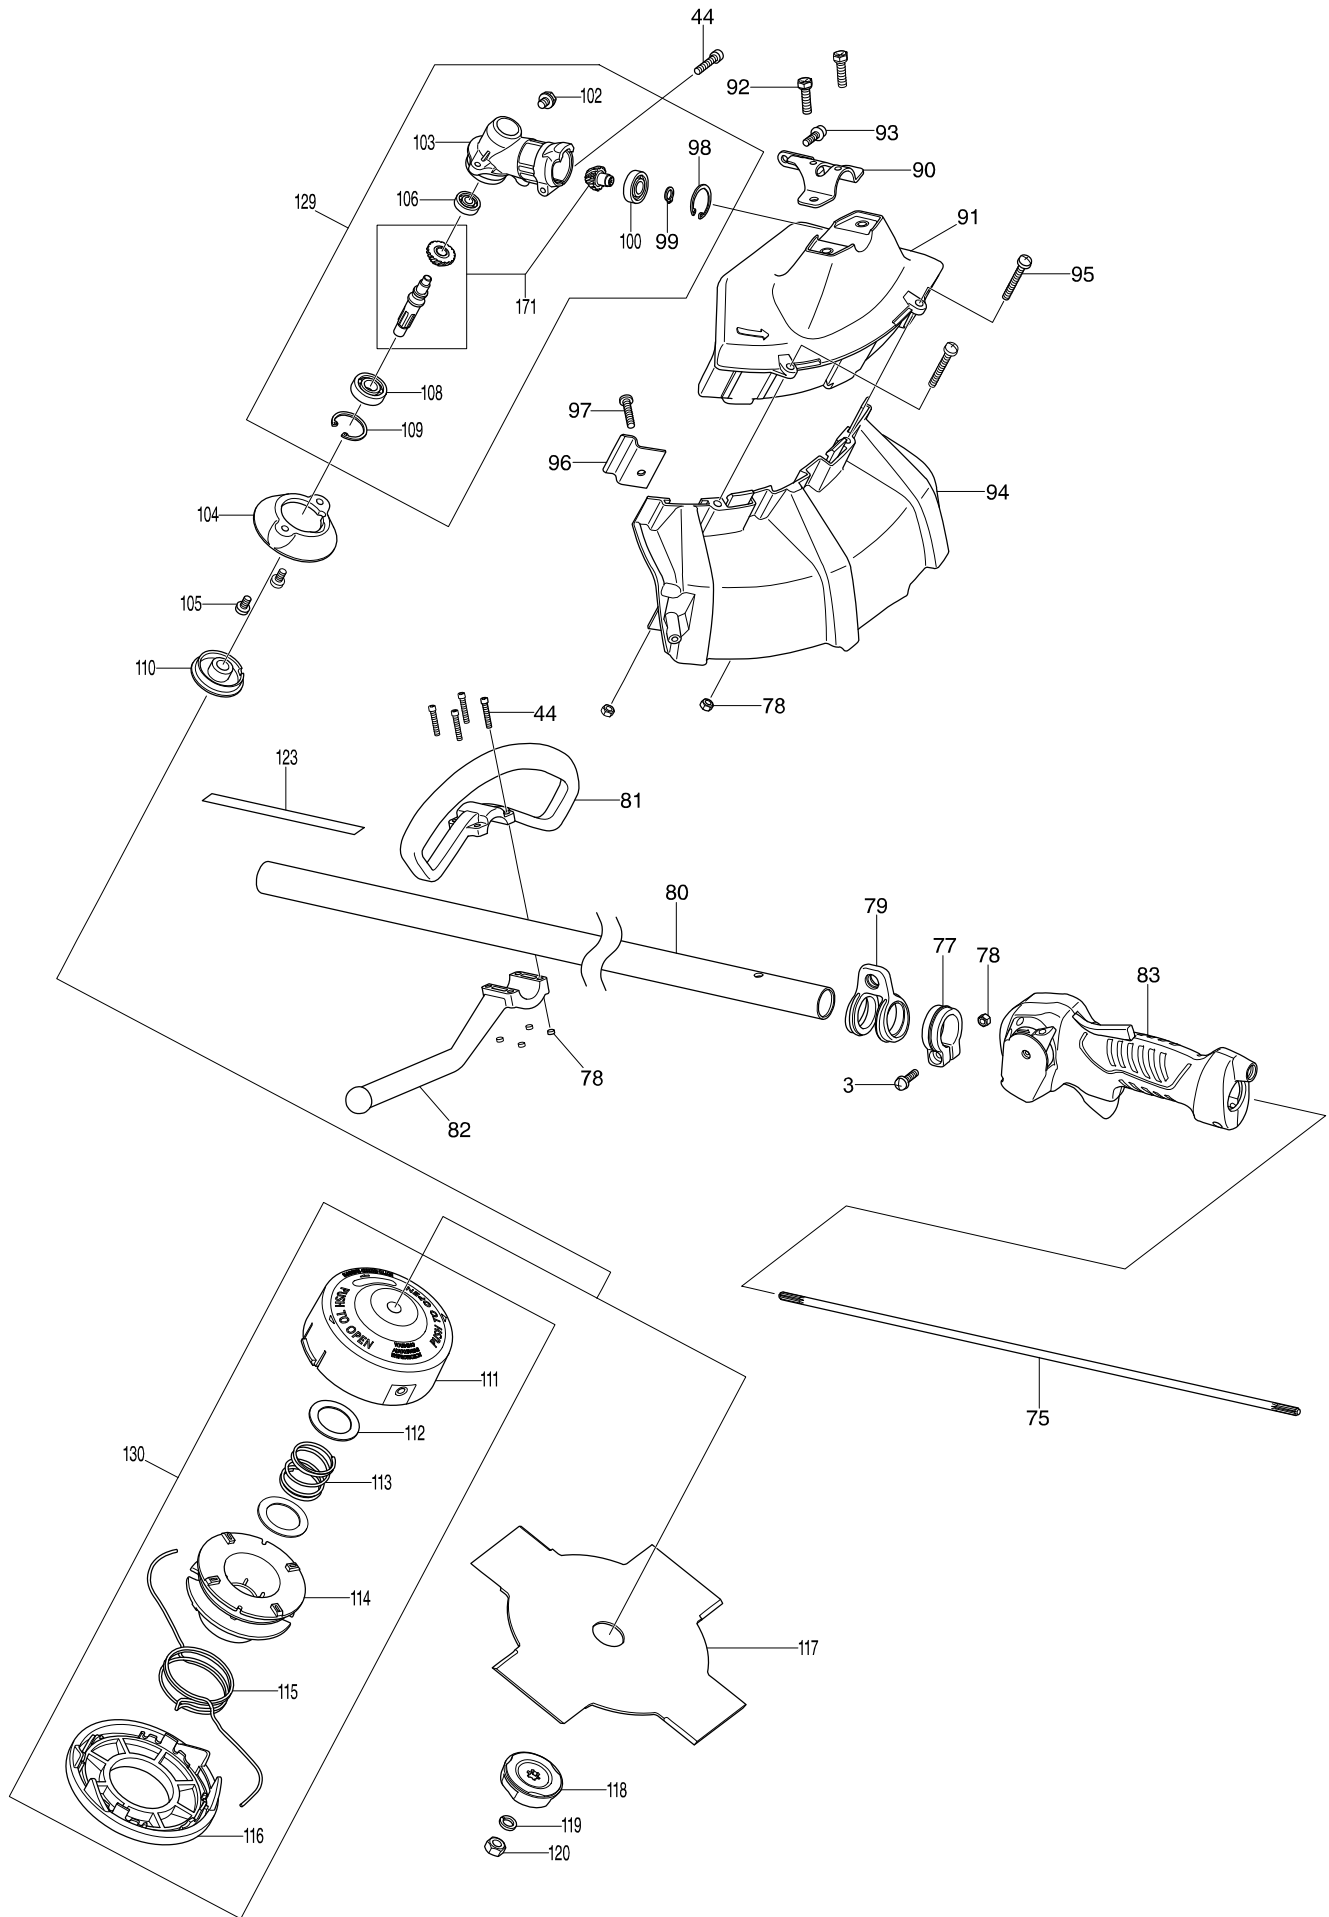

Model No. EM2600L PETROL BRUSHCUTTER