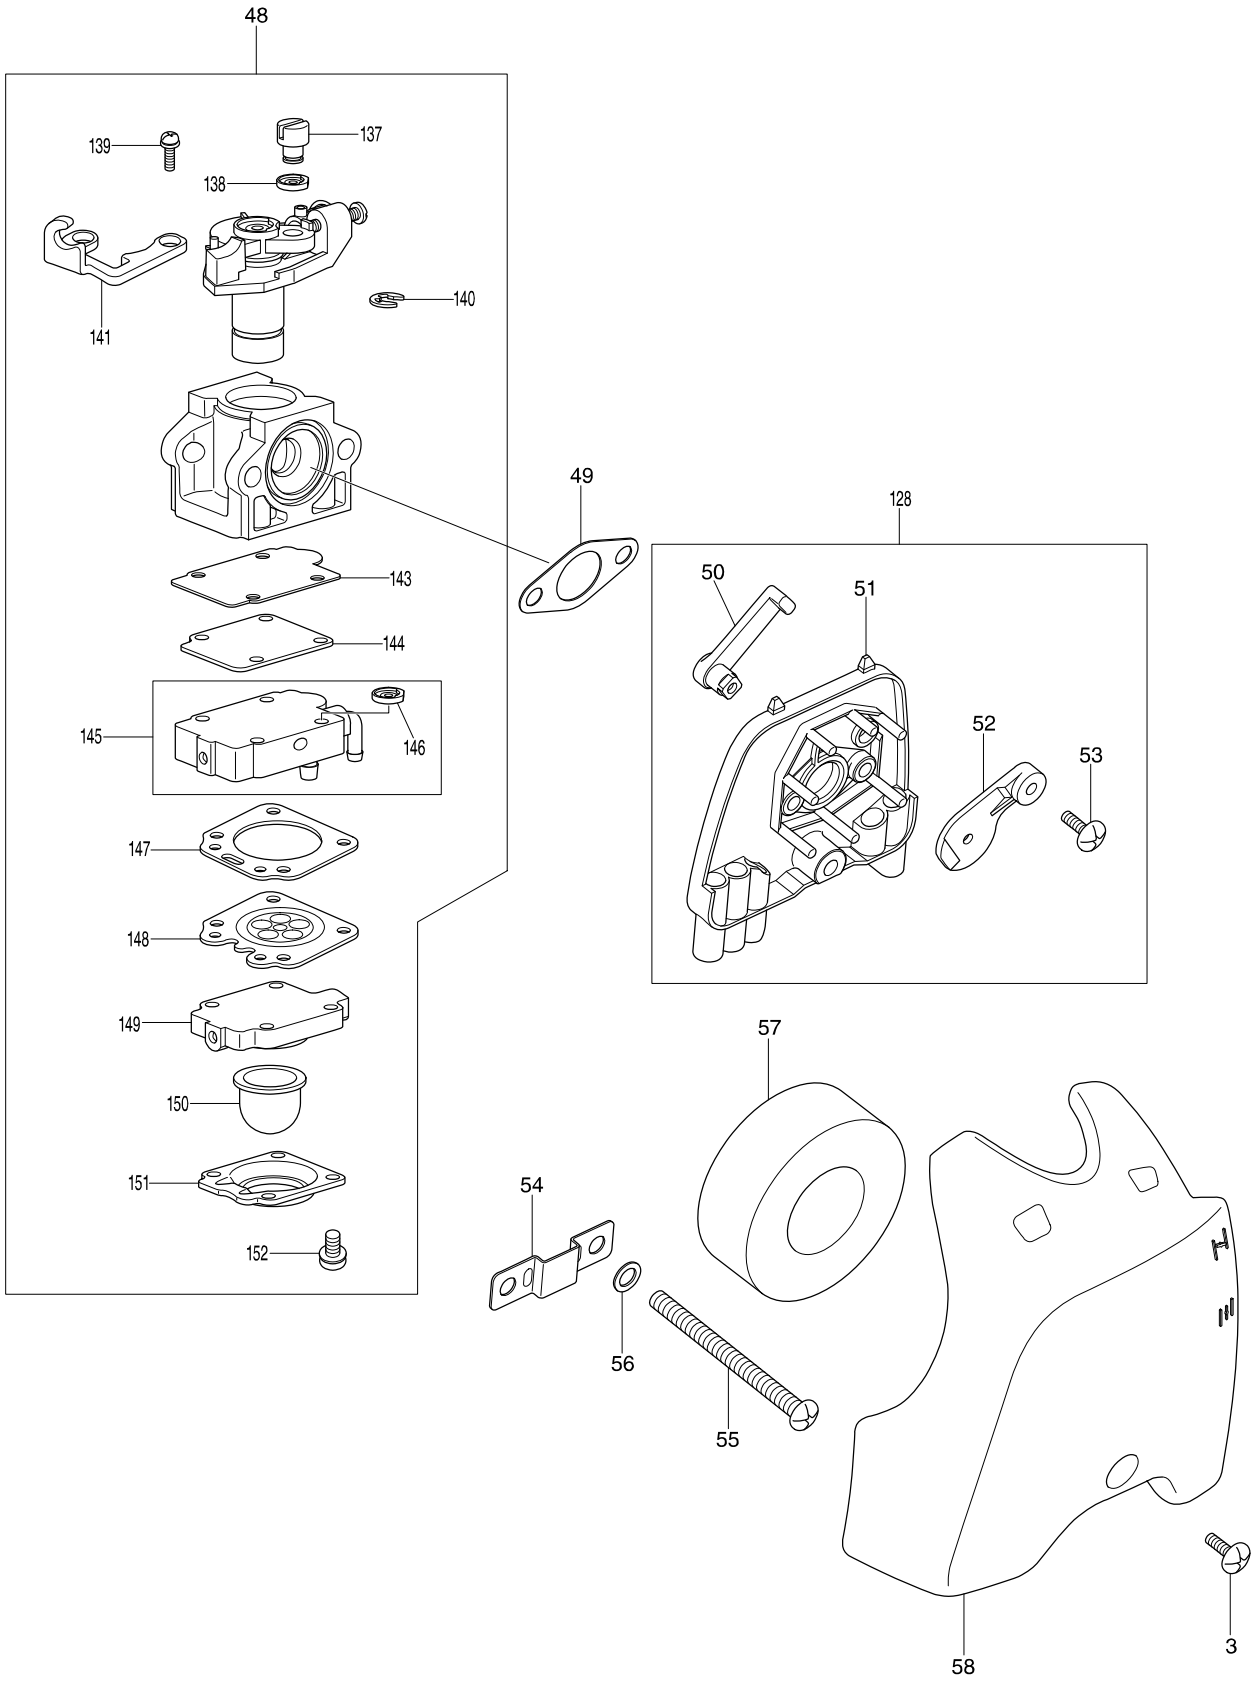

Model No. EM2600L PETROL BRUSHCUTTER