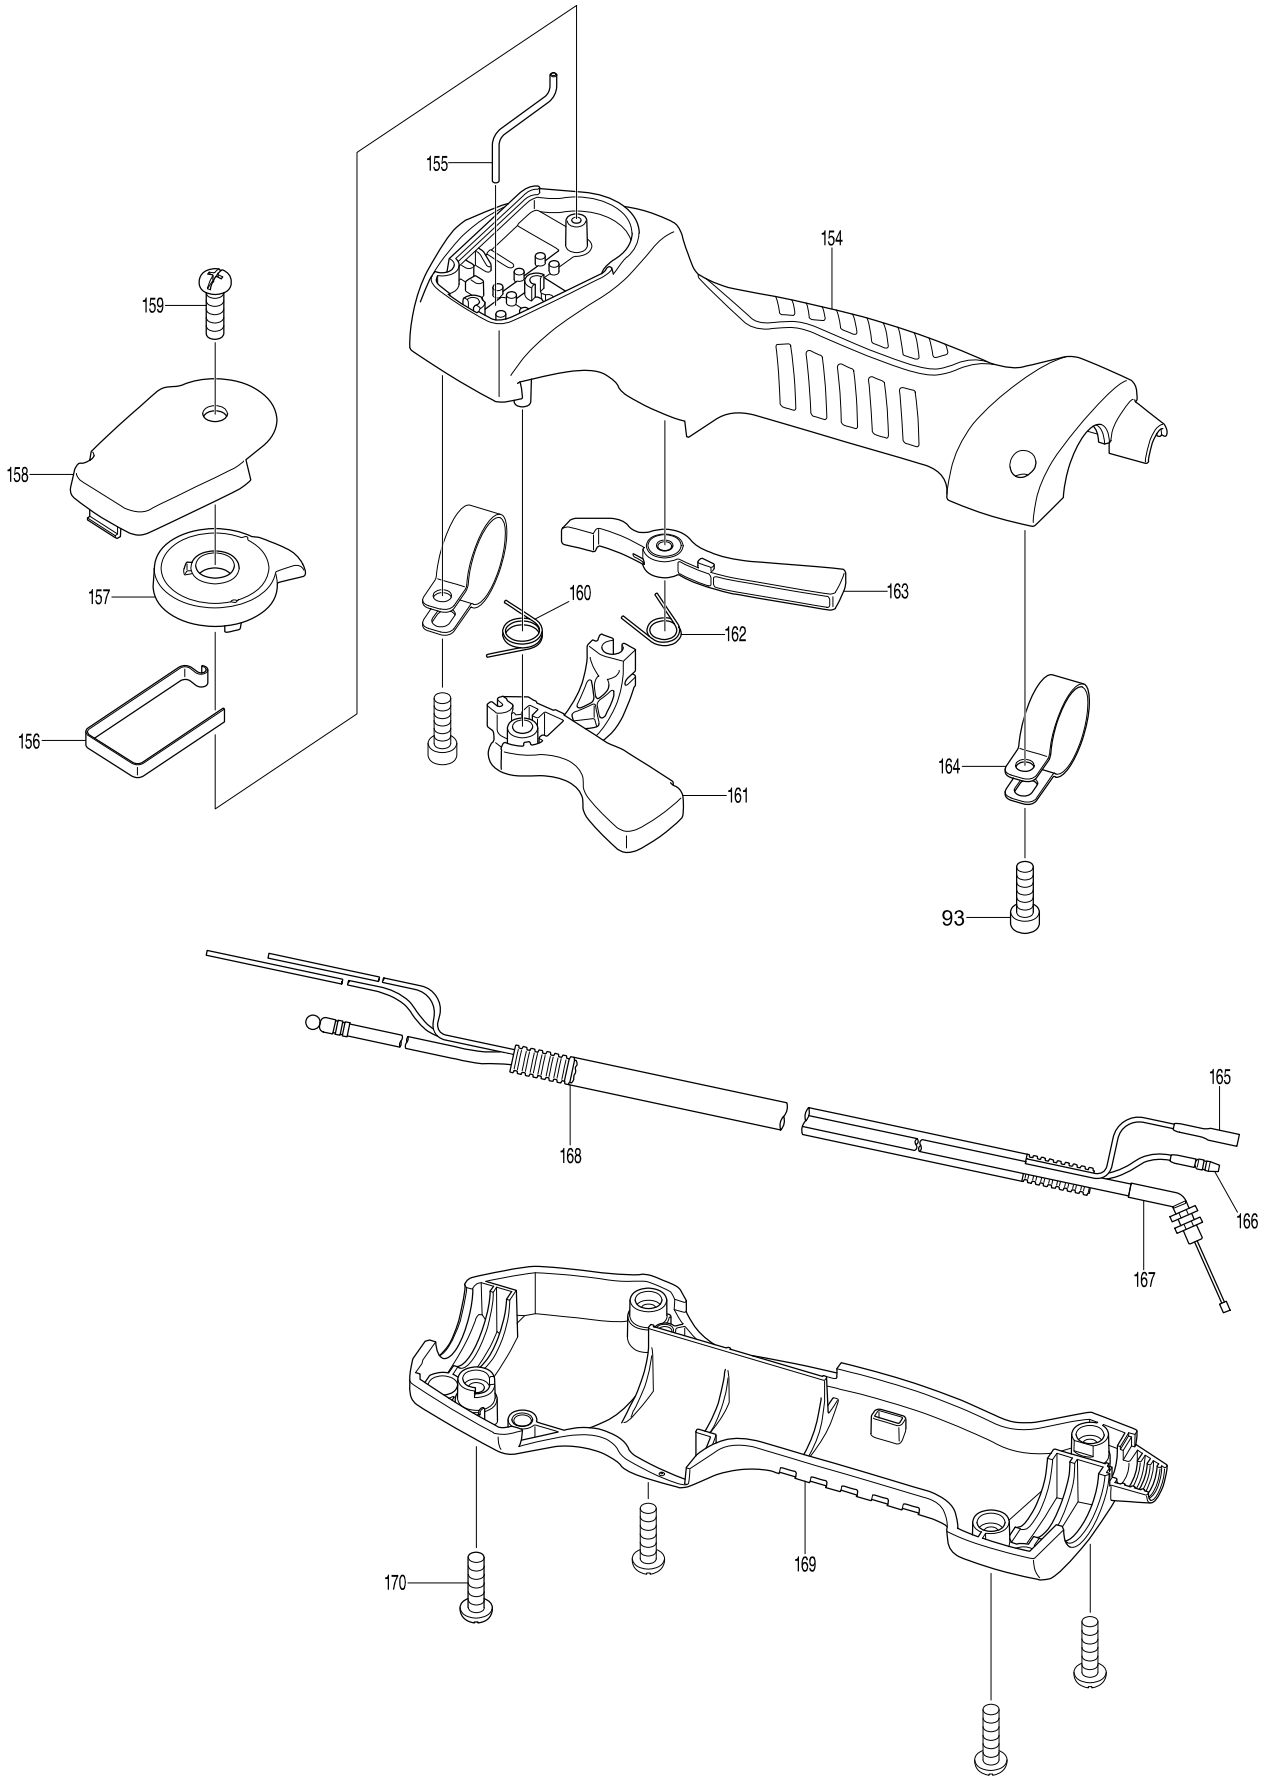

Model No. EM2600L PETROL BRUSHCUTTER

Model No. EM2600L PETROL BRUSHCUTTER

Item	Parts No.	Description	I/C	Qty	N/O	Sales	Purch.	Note
001	DA00000379	STARTER,REWIND ASSY		1				
002	DA00000380	PULLEY		1				
003	DA00000096	SCREW & WASHER ASS'Y		8				
004	DA00000064	OIL SEAL		1				
005	DA00000381	OIL SEAL		1				
006	DA00000382	CRANKCASE1		1				
007	DA00000383	CRANKCASE2		1				
008	DA00000384	BALL BEARING		2				
009	DA00000385	KNOCK		2				
010	DA00000386	CRANKSHAFT COMPL		1				
011	DA00000077	WOODRUFF KEY		1				
012	DA00000387	PISTON		1				
013	DA00000388	RING,PISTON		2				
014	DA00000073	NEEDLE BEARING 8		1				
015	DA00000389	PIN,PISTON		1				
016	DA00000071	CLIP		2				
017	DA00000390	GASKET,CRANKCASE		1				
018	DA00000134	HEX. SOCKET HEAD BOLT M5X30		3				
019	DA00000391	GASKET,CYLINDER		1				
020	DA00000392	CYLINDER		1				
021	DA00000085	SPARK PLUG		1	*			
021-1	168648-5	SPARK PLUG (BPMR7A)	O	1				
022	DA00000080	SOCKET HEAD BOLT M5X20		7				
023	DA00000393	FLYWHEEL COMPL		1				
024	DA00000394	IGNITION COIL ASSY		1				
025	DA00000395	INSULATOR,IGNITION COIL		1				
026	DA00000396	SOCKET HAED BOLT M4		2				
027	DA00000397	NUT,M6		1				
028	DA00000398	WASHER		2				
029	DA00000399	CLUTCH ASS'Y		1				
030	DA00000400	WASHER		2				
031	DA00000401	BOLT,CLUTCH		2				
032	DA00000402	DRUM,CLUTCH COMPL		1				
033	DA00000403	CLUTCH CASE		1				
034	DA00000092	OUTER SNAP RING		1				
035	DA00000405	BUFFER RUBBER		1				
036	DA00000406	PIPE HOLDER		1				
037	DA00000407	PIPE HOLDER		1				
038	DA00000408	BUFFER RUBBER		1				
039	DA00000409	BUFFER RUBBER		1				
040	DA00000410	SOCKET HEAD BOLT M5X12(SW)		1				
041	DA00000411	GASKET,INSULATOR		1				
042	DA00000412	INSULATOR		1				
043	DA00000413	WIRE COMPL		1				
044	DA00000137	SOCKET HEAD BOLT M5X25		7				
045	DA00000414	GASKET,CARBURETOR		1				
046	DA00000415	INSULATOR,CARBURETOR		1				
047	DA00000416	GASKET,CARBURETOR		1