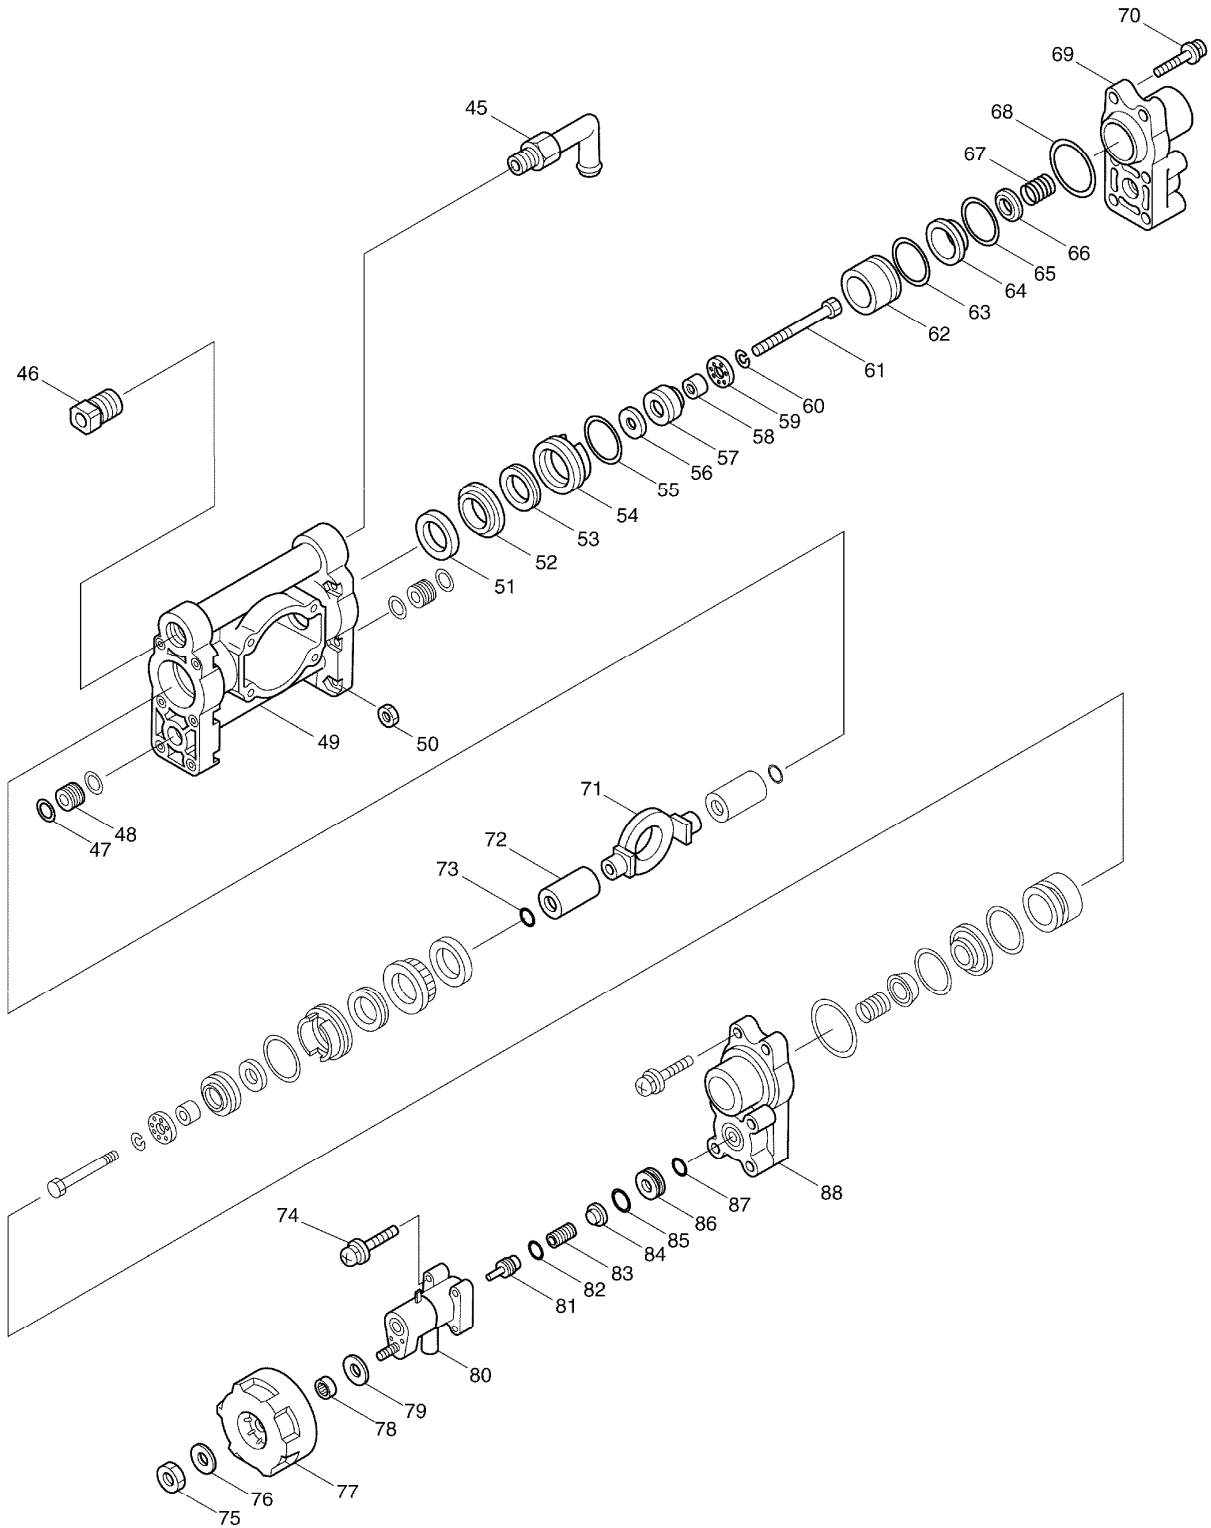

SERVICE DRAWING

MODEL NO. EVH2000