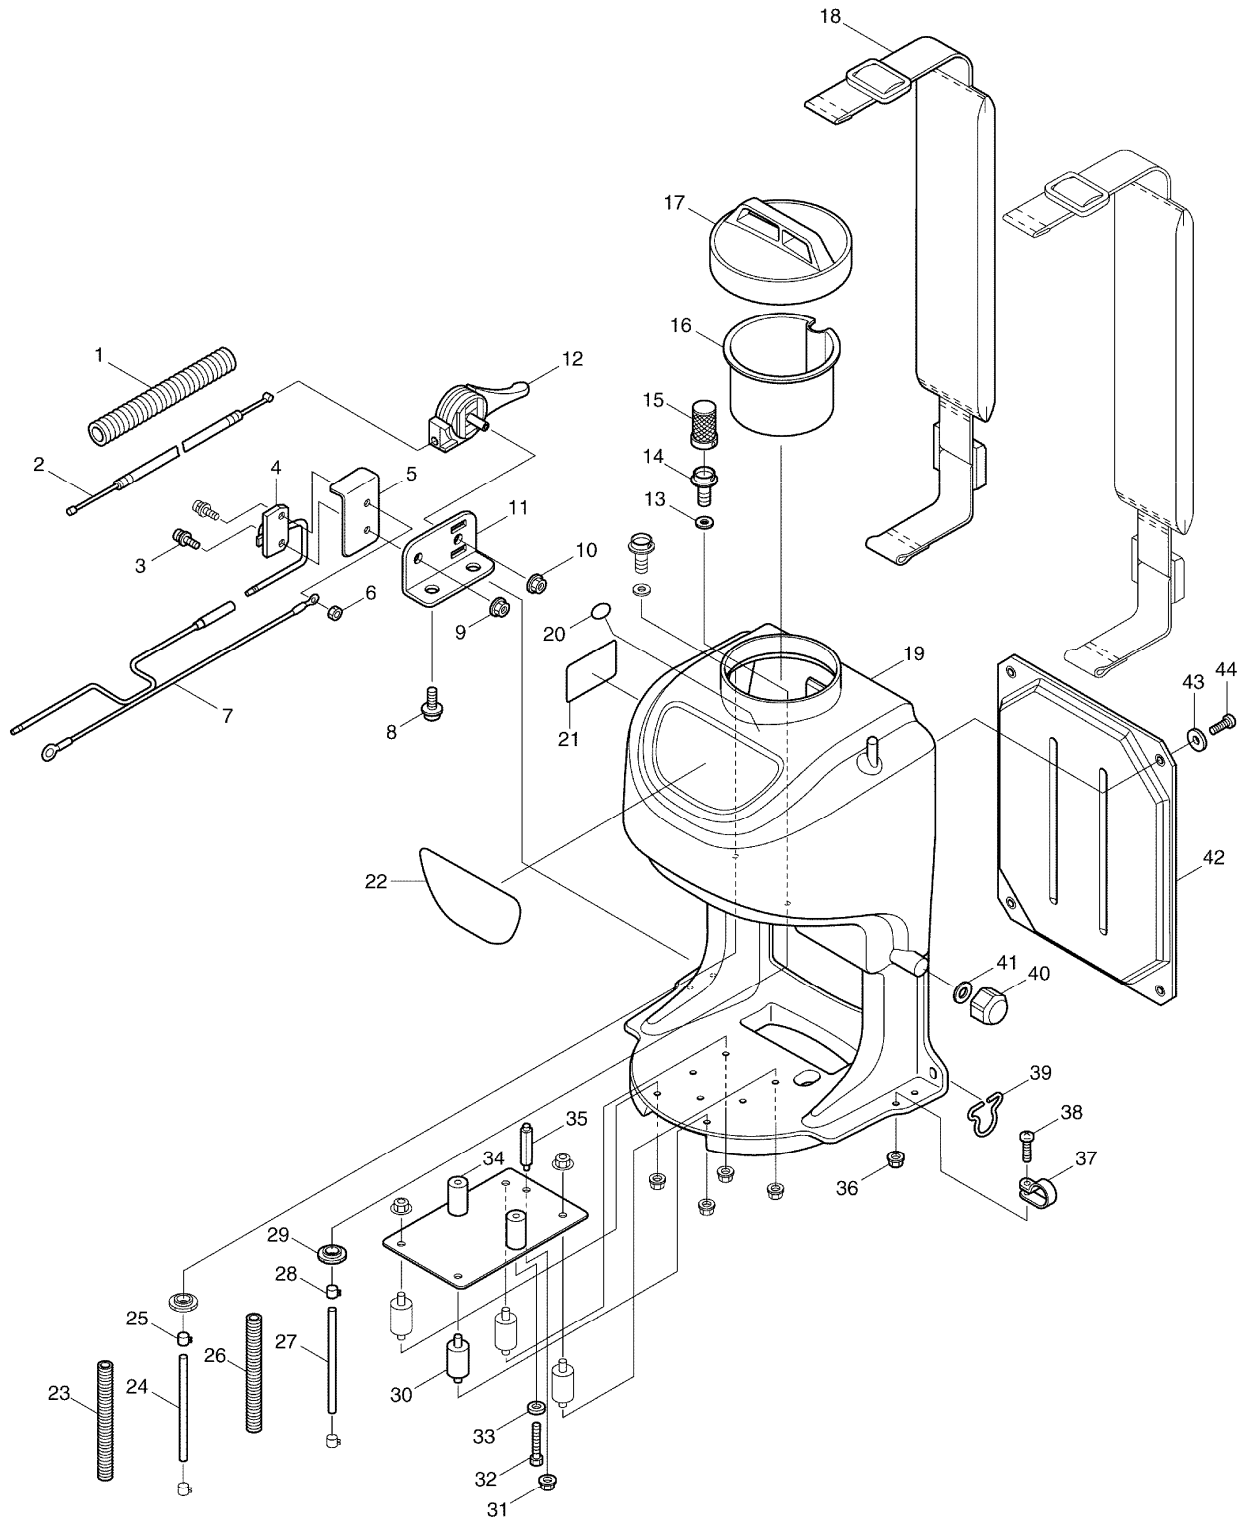

SERVICE DRAWING

MODEL NO. EVH2000