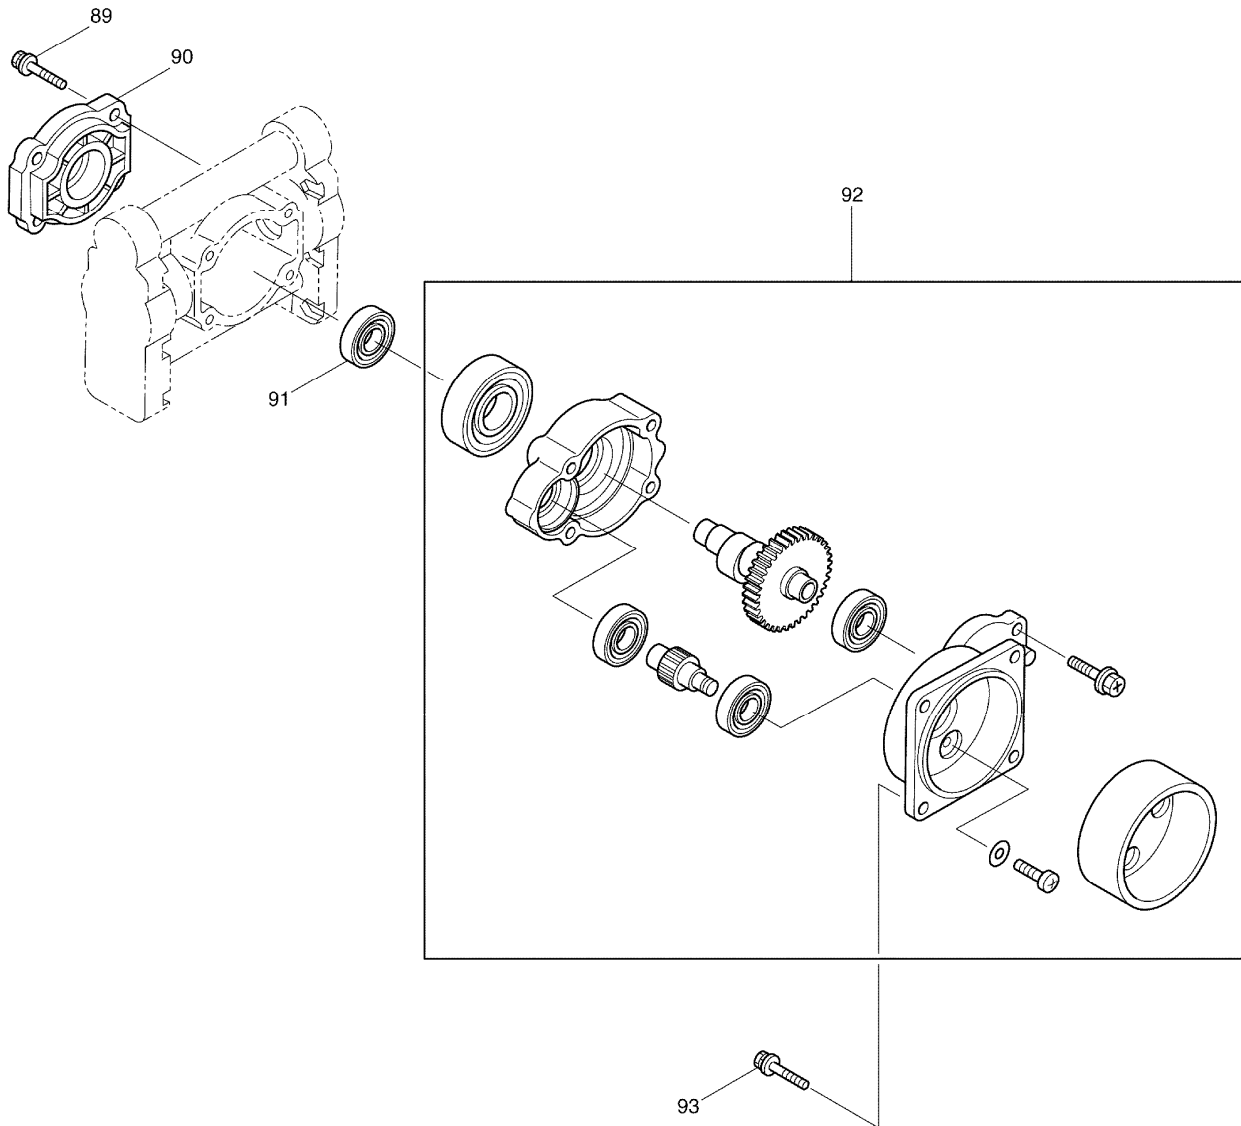

SERVICE DRAWING

MODEL NO. EVH2000