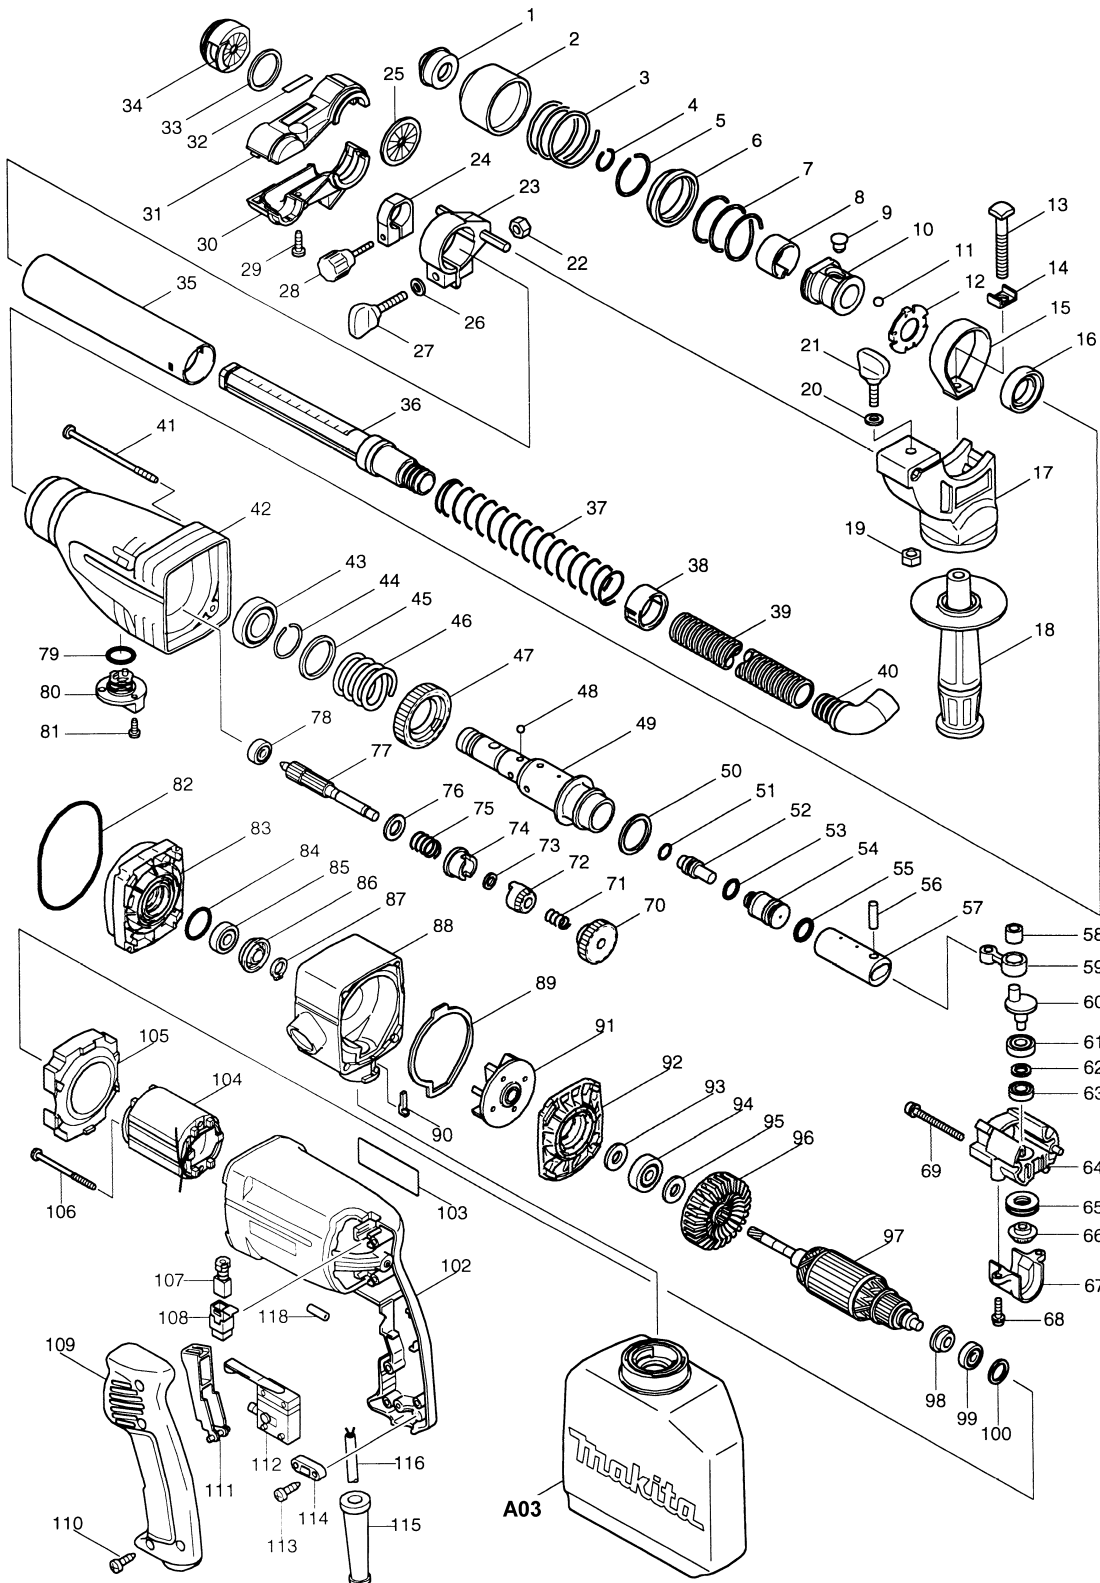

1" DUSTLESS ROTARY HAMMER SDS-PLUS

Model HR2430 (MJ)

WIRING DIAGRAM

Item No.	Part No.	No. Used	Description
1	286265-0	1	Cap 31 (Olde 286248-0)
2	416410-5	1	Chuck Cover
3	233203-3	1	Compression Spring 38
4	231979-6	1	Ring Spring 17
5	231936-4	1	Ring Spring 30.5
6	323819-3	1	Spring Guide
7	233234-2	1	Compression Spring 35
8	232190-3	1	Leaf Spring 26
9	256447-8	1	Pin 8
10	323820-8	1	Chuck Ring
11	216022-2	1	Steel Ball 7.0
12	344690-2	1	Guide Washer
13	266092-1	1	Square Bolt M8X60
14	267719-6	1	Square Washer 9
15	344205-5	1	Belt
16	213313-2	1	Oil Seal 20
17	417157-4	1	Grip Base
18	152521-9	1	Grip 36 Com.
19	931202-6	1	Hex. Nut M5
20	941101-4	1	Flat Washer 5
21	251878-6	1	Screw M5X20
22	931302-2	1	Hex. Nut M6
23	417156-6	1	Pipe Holder
24	414795-3	1	Stopper Ring

Item No.	Part No.	No. Used	Description
25	421384-7	1	Sealing Cap 40
26	941151-9	1	Flat Washer 6
27	265705-1	1	Thumb Screw M6X30
28	265706-9	1	Thumb Screw M4X24
29	265926-5	1	Tapping Screw 4X16
30	414800-6	1	Collector 25L
31	414799-5	1	Collector 25R
32	819071-4	1	Label
33	267091-6	1	Flat Washer 28
34	421726-5	1	Fitting Rubber
35	414797-9	1	Support Pipe
36	417309-7	1	Slide Pipe
37	233015-4	1	Compression Spring 25
38	414794-5	1	Spring Stopper
39	414898-3	1	Hose 19
40	417153-2	1	Cuffs 19-22
41	266243-6	4	Tapping Screw 4X90
42	150965-7	1	Gear Housing Com. (Includes
		1	216011-7 - Steel Ball 5.6 &
		1	231234-6 - Compression
			Spring 3.5)
43	211323-3	1	Ball Bearing 6904LLU
44	231962-3	1	Ring Spring 26
45	267132-8	1	Flat Washer 29