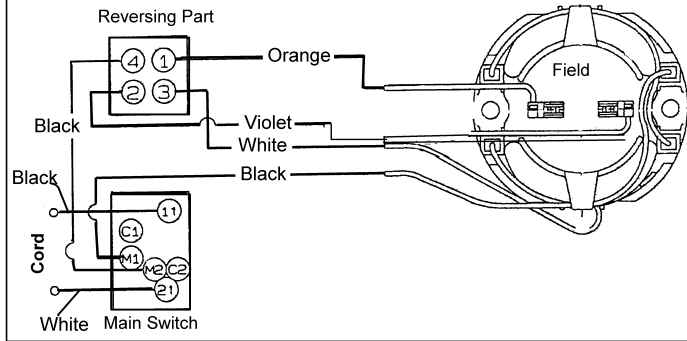

1" DUSTLESS ROTARY HAMMER SDS-PLUS

Model HR2430 (MJ)

WIRING DIAGRAM

Item No.	Part No.	No. Used	Description
1	286265-0	1	Cap 31 (Olde 286248-0)
2	416410-5	1	Chuck Cover
3	233203-3	1	Compression Spring 38
4	231979-6	1	Ring Spring 17
5	231936-4	1	Ring Spring 30.5
6	323819-3	1	Spring Guide
7	233234-2	1	Compression Spring 35
8	232190-3	1	Leaf Spring 26
9	256447-8	1	Pin 8
10	323820-8	1	Chuck Ring
11	216022-2	1	Steel Ball 7.0
12	344690-2	1	Guide Washer
13	266092-1	1	Square Bolt M8X60
14	267719-6	1	Square Washer 9
15	344205-5	1	Belt
16	213313-2	1	Oil Seal 20
17	417157-4	1	Grip Base
18	152521-9	1	Grip 36 Com.
19	931202-6	1	Hex. Nut M5
20	941101-4	1	Flat Washer 5
21	251878-6	1	Screw M5X20
22	931302-2	1	Hex. Nut M6
23	417156-6	1	Pipe Holder
24	414795-3	1	Stopper Ring

Item No.	Part No.	No. Used	Description
25	421384-7	1	Sealing Cap 40
26	941151-9	1	Flat Washer 6
27	265705-1	1	Thumb Screw M6X30
28	265706-9	1	Thumb Screw M4X24
29	265926-5	1	Tapping Screw 4X16
30	414800-6	1	Collector 25L
31	414799-5	1	Collector 25R
32	819071-4	1	Label
33	267091-6	1	Flat Washer 28
34	421726-5	1	Fitting Rubber
35	414797-9	1	Support Pipe
36	417309-7	1	Slide Pipe
37	233015-4	1	Compression Spring 25
38	414794-5	1	Spring Stopper
39	414898-3	1	Hose 19
40	417153-2	1	Cuffs 19-22
41	266243-6	4	Tapping Screw 4X90
42	150965-7	1	Gear Housing Com. (Includes
		1	216011-7 - Steel Ball 5.6 &
		1	231234-6 - Compression
			Spring 3.5)
43	211323-3	1	Ball Bearing 6904LLU
44	231962-3	1	Ring Spring 26
45	267132-8	1	Flat Washer 29