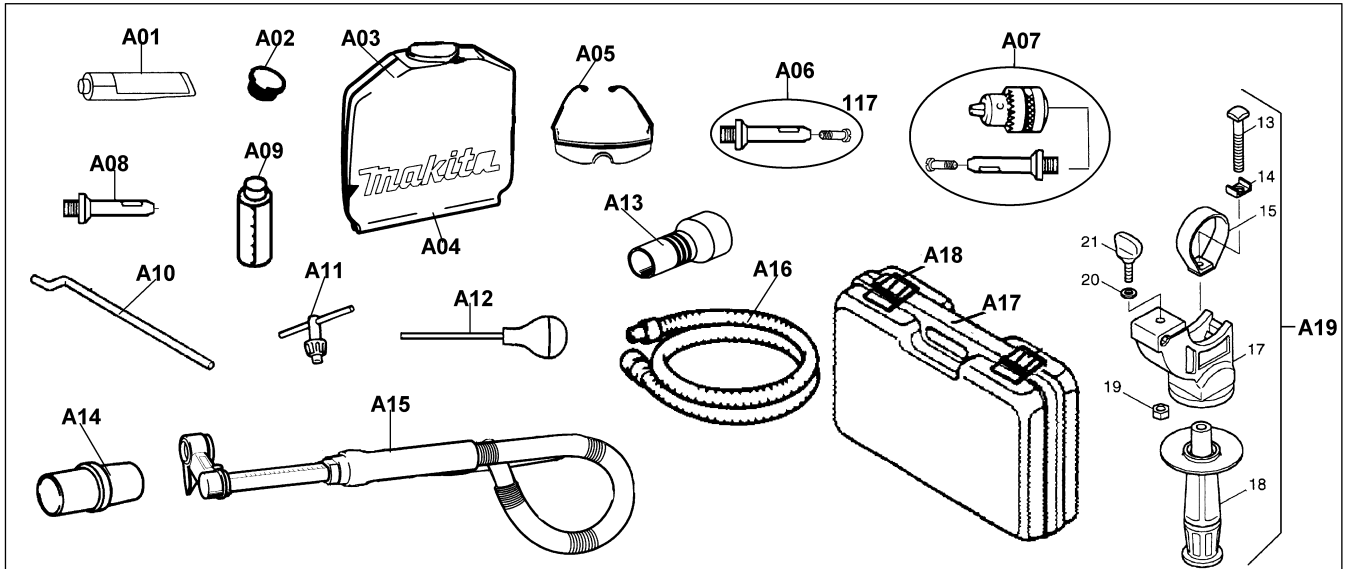

1" DUSTLESS ROTARY HAMMER SDS-PLUS

Model HR2430 (MJ)

WIRING DIAGRAM

Item No.	Part No.	No. Used	Description
1	286265-0	1	Cap 31 (Olde 286248-0)
2	416410-5	1	Chuck Cover
3	233203-3	1	Compression Spring 38
4	231979-6	1	Ring Spring 17
5	231936-4	1	Ring Spring 30.5
6	323819-3	1	Spring Guide
7	233234-2	1	Compression Spring 35
8	232190-3	1	Leaf Spring 26
9	256447-8	1	Pin 8
10	323820-8	1	Chuck Ring
11	216022-2	1	Steel Ball 7.0
12	344690-2	1	Guide Washer
13	266092-1	1	Square Bolt M8X60
14	267719-6	1	Square Washer 9
15	344205-5	1	Belt
16	213313-2	1	Oil Seal 20
17	417157-4	1	Grip Base
18	152521-9	1	Grip 36 Com.
19	931202-6	1	Hex. Nut M5
20	941101-4	1	Flat Washer 5
21	251878-6	1	Screw M5X20
22	931302-2	1	Hex. Nut M6
23	417156-6	1	Pipe Holder
24	414795-3	1	Stopper Ring

Item No.	Part No.	No. Used	Description
25	421384-7	1	Sealing Cap 40
26	941151-9	1	Flat Washer 6
27	265705-1	1	Thumb Screw M6X30
28	265706-9	1	Thumb Screw M4X24
29	265926-5	1	Tapping Screw 4X16
30	414800-6	1	Collector 25L
31	414799-5	1	Collector 25R
32	819071-4	1	Label
33	267091-6	1	Flat Washer 28
34	421726-5	1	Fitting Rubber
35	414797-9	1	Support Pipe
36	417309-7	1	Slide Pipe
37	233015-4	1	Compression Spring 25
38	414794-5	1	Spring Stopper
39	414898-3	1	Hose 19
40	417153-2	1	Cuffs 19-22
41	266243-6	4	Tapping Screw 4X90
42	150965-7	1	Gear Housing Com. (Includes
		1	216011-7 - Steel Ball 5.6 &
		1	231234-6 - Compression
			Spring 3.5)
43	211323-3	1	Ball Bearing 6904LLU
44	231962-3	1	Ring Spring 26
45	267132-8	1	Flat Washer 29