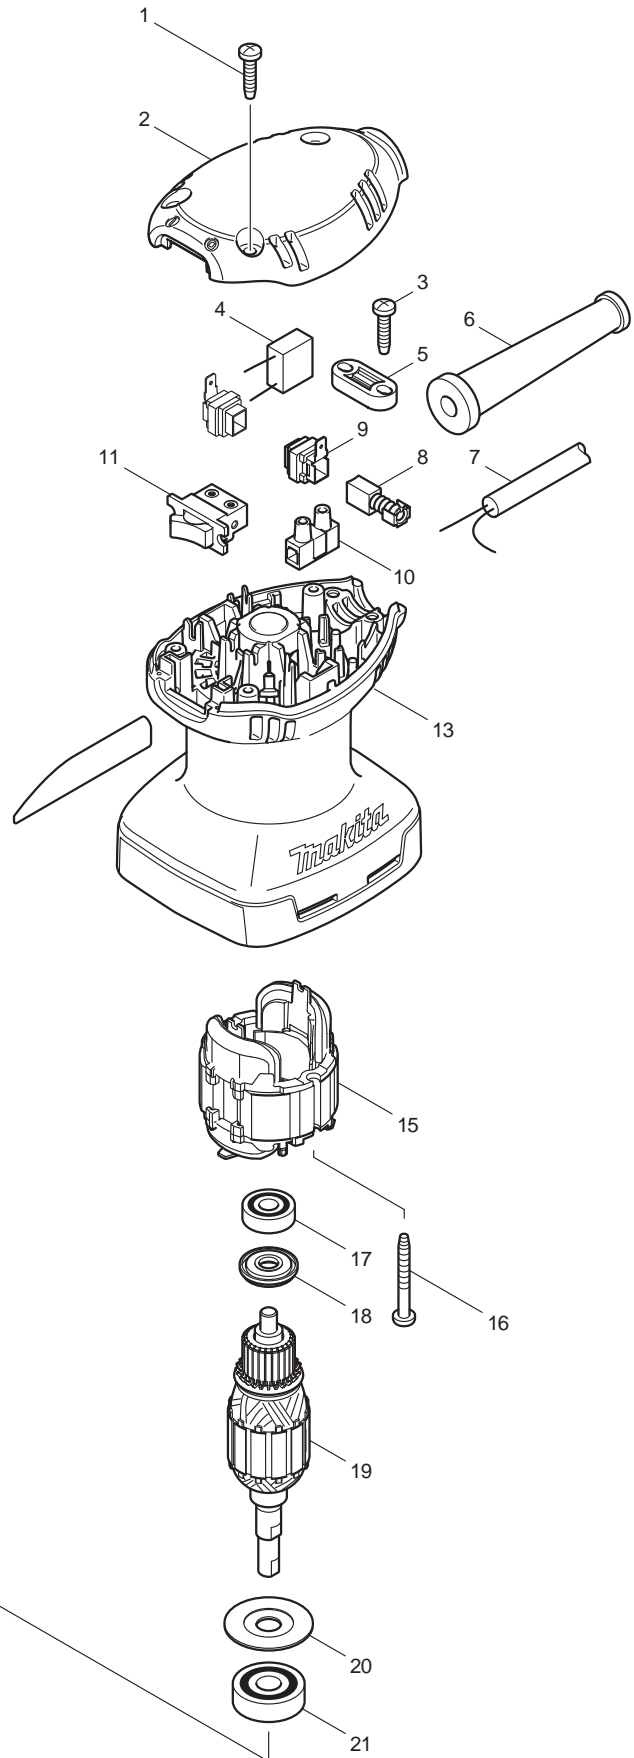

11- 2009
MODEL BO4557
1/2" FINISHING SANDER

Item No	Type	Ref	Part No	Description	Qty	Unit
1			266326-2	TAPPING SCREW 4X18	3	PC.
2			419916-2	TOP COVER	1	PC.
3			266326-2	TAPPING SCREW 4X18	2	PC.
5			687123-7	STRAIN RELIEF	1	PC.
6			682569-2	CORD GUARD 8-85	1	PC.
7			664881-2	CORD W/PLUG 2P-18-2.0M, SJO	1	PC.
8	1		191927-6	CARBON BRUSH CB-407 2PC/SET, W/O ORIGIN - N/L/A	1	SET
	2		195007-0	CARBON BRUSH CB-407 2PC/SET, W/O ORIGIN	1	PC.
9			643995-0	BRUSH HOLDER	2	PC.
10			654532-5	TERMINAL BLOCK 1P	1	PC.
11			651527-9	SWITCH	1	PC.
13			158584-3	MOTOR HOUSING COMPLETE	1	PC.
15	1		639708-5	FIELD 115V	1	PC.
	2		635096-8	FIELD 115V	1	PC.
16			266351-3	TAPPING SCREW 4X35	2	PC.
17			210028-2	BALL BEARING 606ZZ	1	PC.
18			681661-1	INSULATION WASHER	1	PC.
19	1		518557-2	ARMATURE ASS'Y 115V	1	PC.
		INC.		Item No. 17,18,20,21		
	2		517636-3	ARMATURE ASS'Y 115V	1	PC.
		INC.		Item No. 17,18,20,21		
20			267806-1	WASHER 9	1	PC.
21			211092-6	BALL BEARING 629DDW	1	PC.
22			450464-2	BEARING BOX	1	PC.
23			266326-2	TAPPING SCREW 4X18	4	PC.
24			241671-6	FAN 63	1	PC.
25			450069-8	FAN GUIDE	1	PC.
26			266020-6	TAPPING SCREW 4X12	2	PC.
27			162259-8	LEVER COMPLETE	2	PC.
28			266326-2	TAPPING SCREW 4X18	2	PC.
29			424023-8	SPONGE SLEEVE 9	4	PC.
30			213983-7	O RING 4	4	PC.
31			318151-8	FOOT	4	PC.
32			213983-7	O RING 4	4	PC.
33			424038-5	SPONGE 6X185X3	1	PC.
34			450067-2	BASE	1	PC.
35			211131-2	BALL BEARING 6001DDW	1	PC.
36			313141-6	BALANCER	1	PC.
37			912117-6	COUNTERSUNK HEAD SCREW M4X12	1	PC.
38			213510-0	O RING 36	1	PC.
39			158324-9	PAD COMPLETE	1	PC.
40			266020-6	TAPPING SCREW 4X12	4	PC.
<u>ACCESSOREIS</u>				- See catalogue or visit www.makita.ca for more optional accessories -		
A01			166078-4	DUST BAG	1	PC.
	Opt.		135222-4	DUST BAG ASSY	1	PC.
		INC.		Item No. A01 - A04	1	PC.
A02			257202-1	RING 25	1	PC.
A03			416063-0	DUST BAG NOZZLE	1	PC.
A04			416064-8	DUST NOZZLE	1	PC.
A05			450066-4	PUNCH PLATE	1	PC.
A06			794296-0	ABRASIVE PAPER 3PC /SET (#60,100,150)	1	SET
A07			135246-0	DUST BOX ASSY	1	PC.
A08			194746-9	PAPER DUST BAG 5PC/SET	1	SET
A09			195133-5	FILTER DUST BAG 5PC/SET	1	SET