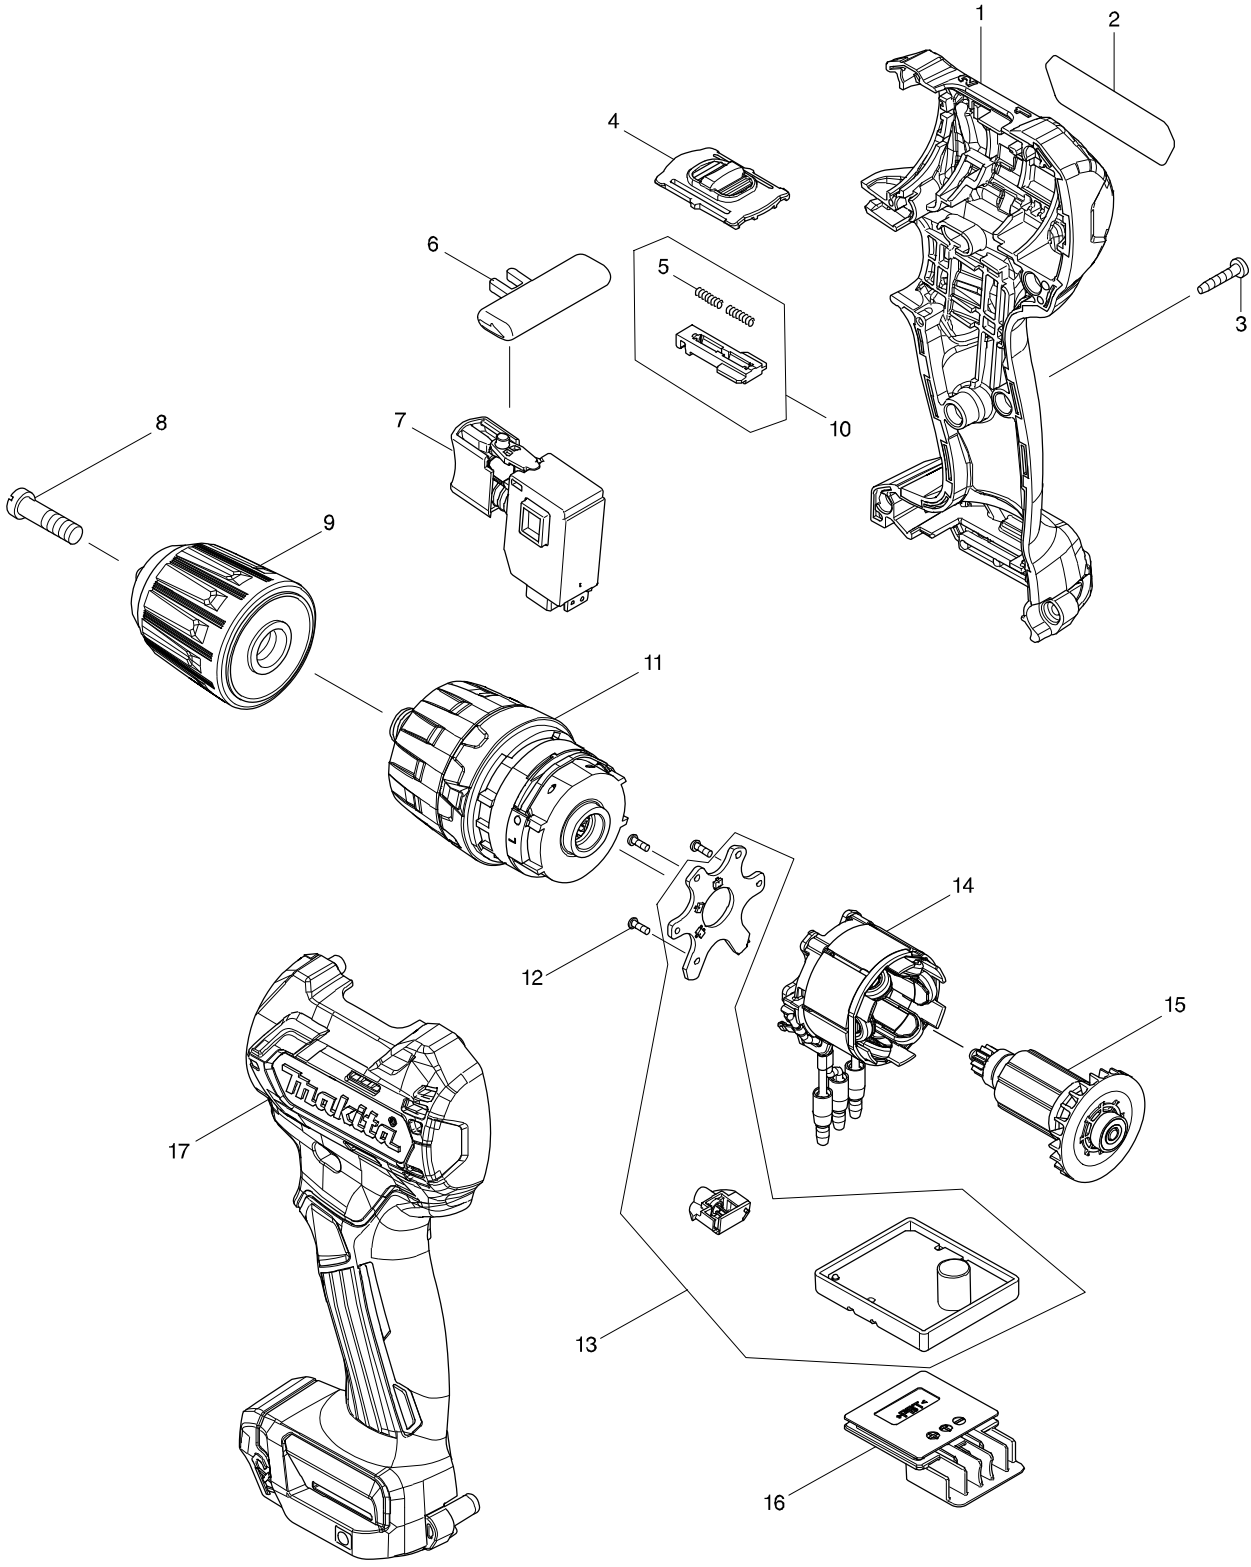

**Model No. HP332D CORDLESS HAMMER DRIVER DRILL**

# Model No. HP332D CORDLESS HAMMER DRIVER DRILL

Item	Parts No.	Description	I/C	Qty	N/O	Opt. 1	Opt. 2	Note
001	183C34-7	HOUSING SET		1				
D10		INC. 17						
002	851T70-0	HP332D NAME PLATE		1				
003	266429-2	TAPPING SCREW 3X16		8				
004	456532-9	SPEED CHANGE LEVER		1				
005	233025-1	COMPRESSION SPRING 2		2				
006	419041-9	F/R CHANGE LEVER		1				
007	650689-0	SWITCH C3JW-2B		1				
008	251468-5	- FLAT HEAD SCREW M6X22		1				
009	763238-5	KEYLESS DRILL CHUCK 10		1				
010	123587-6	CHANGE LEVER ASS'Y		1				
D10		INC. 5						
011	123548-6	GEAR ASSEMBLY		1	*			
011-1	123761-6	GEAR ASSEMBLY	O	1	*			
011-2	123867-0	GEAR ASSEMBLY	O	1				
012	266490-9	TAPPING SCREW PT 2X6		3				
013	620487-6	CONTROLLER		1	*			
013-1	620487-6	CONTROLLER	O	1				
C10	620553-9	LED CIRCUIT		1				
014	629178-6	STATOR		1				
015	619393-0	ROTOR		1	*			
015-1	619410-6	ROTOR	O	1				
016	644813-5	TERMINAL		1				
017	183C34-7	HOUSING SET		1				
D10		INC. 1						
A01	251314-2	+ SCREW M4X12		1				
A02	346909-5	HOOK		1				
A03	784202-3	PHILLIPS BIT 2-45		1				
A04B	456128-6	BATTERY COVER		1				
A05B	***DC10SB	DC10SB BATTERY CHARGER		1				
D10		COMPO-PARTS						
A06B	197396-9	BATTERY BL1021B SET		2				
A07B	821661-1	PLASTIC CARRYING CASE		1				
C10	417724-5	LATCH		2				